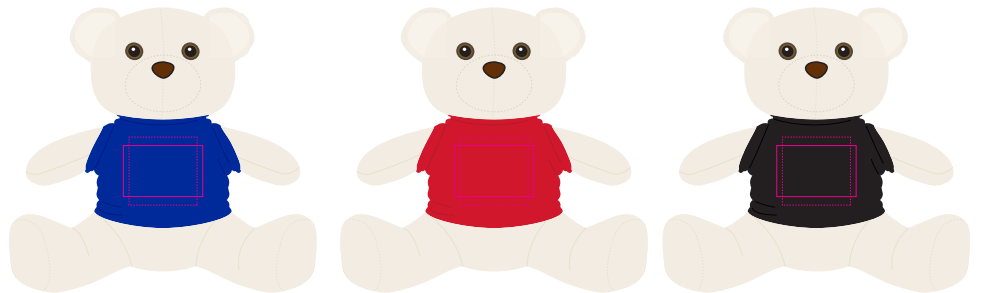

LL5759 - The Original Signature Calico Bear - Blue, White, Red or Black T-shirt

Screen Print  PMS XXXc

Nucolour Transfer 

Below showing at 60% of size

Screen
Print Area: 70mmL x 45mmH
Actual print size: xxmmL x xxmmH

Nucolour
Print Area: 60mmL x 60mmH
Actual print size: xxmmL x xxmmH

Finished print area - Screen Print 
Finished print area - Nucolour 

Screen Print

PMS
XXXc

Nucolour Transfer

Tag attached to plush

ALL NEW MATERIAL
100% POLYESTER FIBRE
NOT SUITABLE FOR CHILDREN
UNDER 3 YEARS OF AGE
MACHINE WASHABLE
MADE IN CHINA

Screen

Print Area: 70mmL x 45mmH

Actual print size: xxmmL x xxmmH

Nucolour

Print Area: 60mmL x 60mmH

Actual print size: xxmmL x xxmmH

Finished print area - Screen Print
Finished print area - Nucolour