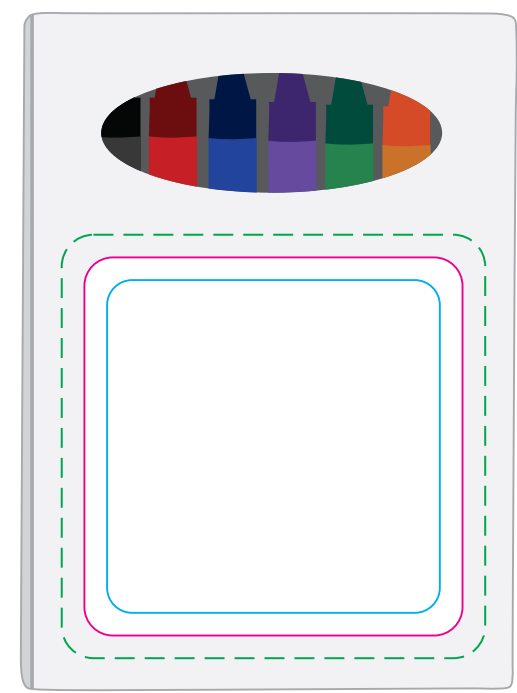

Logo Here

Job # XXXXXX
Cust # XXXX-XC

LL5525 - Kraft Pencil Case and Crayon Set - Natural + White

Screen Print PMS XXXc

Due to the nature of the material, exact PMS matches cannot be guaranteed.

Label 

Digital 

Crayon Set packed into Pencil case

Screen Print

PMS
XXXc

Screen Print
Print Area: 120mmL x 60mmH
Actual print size: xxmmL x xxmmH

Digital

Label

Digital/Label

Print Area: 50mmL x 50mmH

Actual print size: xxmmL x xxmmH

Finished print area

Max print area for copy & text
Finished print area
Bleed line