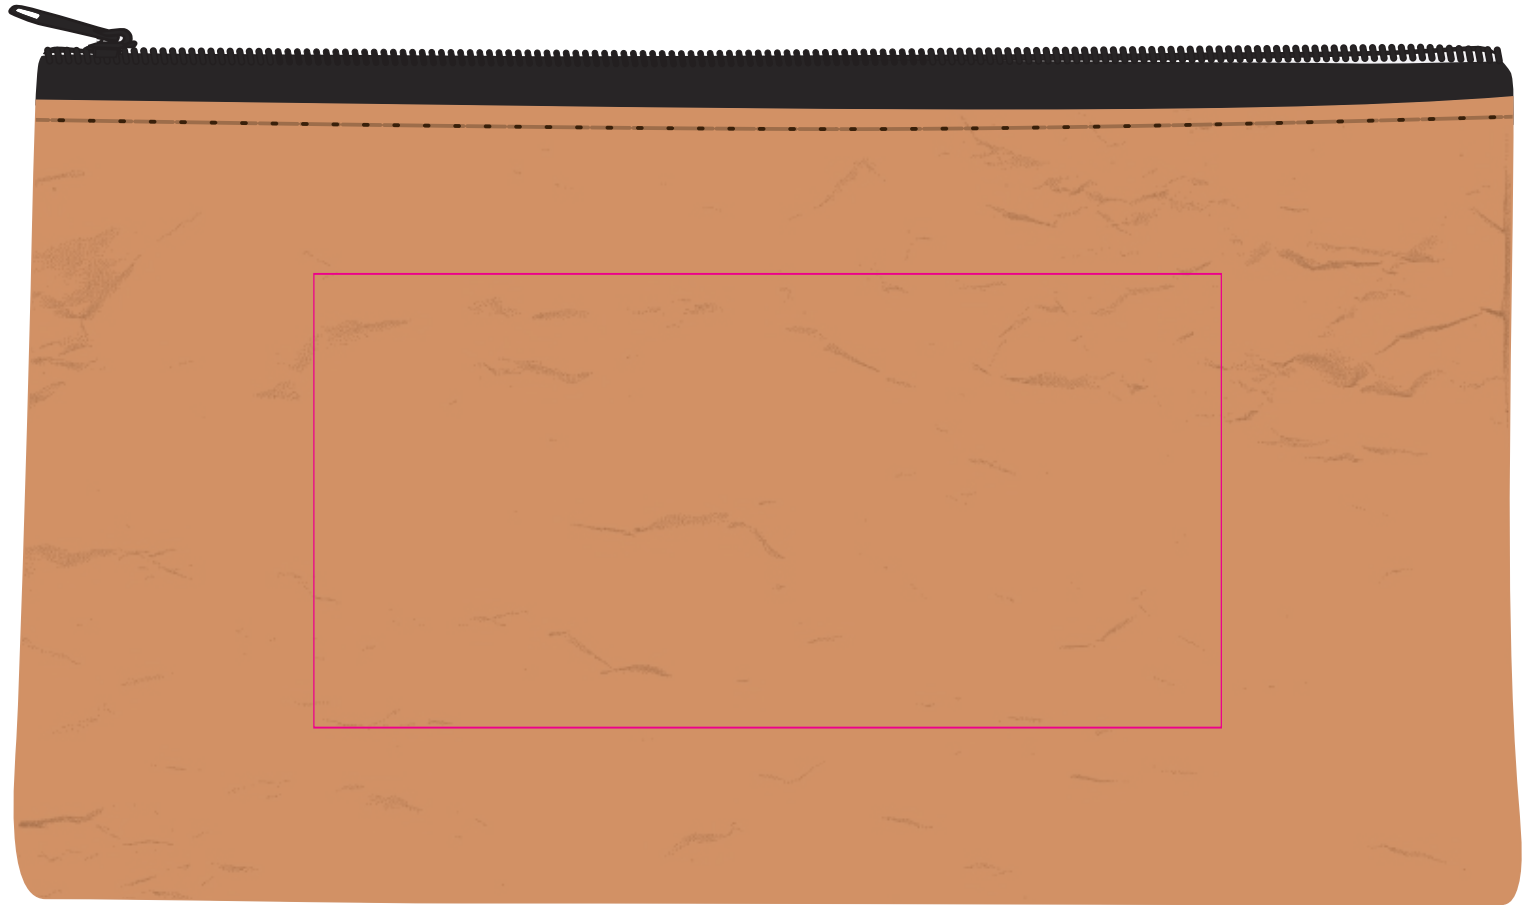

Logo Here

Job # XXXXXX
Cust # XXXX-XC

LL5525 - Kraft Pencil Case and Crayon Set - Natural + White

Screen Print PMS XXXc

Due to the nature of the material, exact PMS matches cannot be guaranteed.

Label 

Digital 

Crayon Set packed into Pencil case

Screen Print

PMS
XXXc

Screen Print
Print Area: 120mmL x 60mmH
Actual print size: xxmmL x xxmmH

Digital

Label

Digital/Label

Print Area: 50mmL x 50mmH

Actual print size: xxmmL x xxmmH

Finished print area

Max print area for copy & text
Finished print area
Bleed line