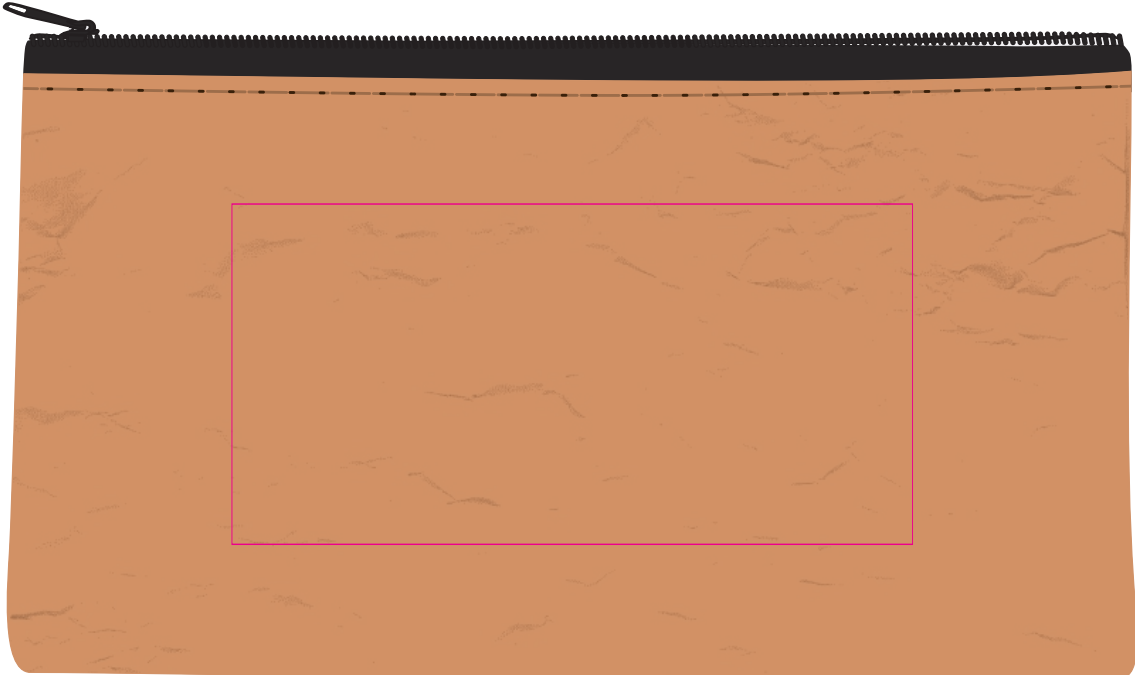

Logo Here

Job # XXXXXX
Cust # XXXX-XC

LL5525 - Kraft Pencil Case and Crayon Set - Natural + White

Screen Print PMS XXXc

Due to the nature of the material, exact PMS matches cannot be guaranteed.

Label 

Digital 

Crayon Set packed into Pencil case

Screen Print

PMS
XXXc

Screen Print
Print Area: 120mmL x 60mmH
Actual print size: xxmmL x xxmmH

Digital

Label

Digital/Label

Print Area: 50mmL x 50mmH

Actual print size: xxmmL x xxmmH

Finished print area

Max print area for copy & text
Finished print area
Bleed line