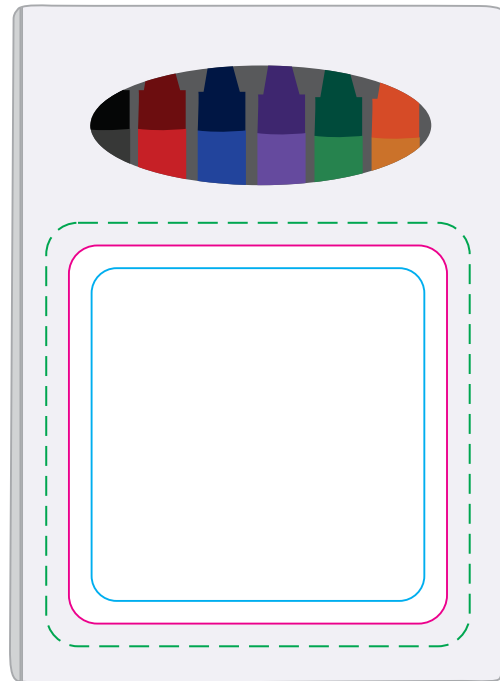

Crayons - Label

Print Area: 50mmL x 50mmH
Actual print size: xxmmL x xxmmH

INTERNAL USE ONLY INT: _____ Rpt SO: _____ Rpt Pte: _____ New Pte: _____ QC: _____ Q: _____ S: _____ E: _____ R: _____ PHOTO Int: _____

Nucolour Transfer 

Screen Print

Print area: 290mmL x 320mmH
Actual print size: xxmmL x xxmmH

Nucolour

Print area: 210mmL x 297mmH
Actual print size: xxmmL x xxmmH

Finished print area - Screen Print 
Finished print area - Nucolour 

Film (Screen)

Full Colour Design at 100% size.

White Layer.

CMYK Label

CMYK Direct Digital

Digital

Print Area: 50mmL x 50mmH

Actual print size: xxmmL x xxmmH

Finished print area 

Label

Print Area: 50mmL x 50mmH

Actual print size: xxmmL x xxmmH

Finished print area - Actual Size 
Finished print area - Text & Copy 
Bleed Requirement 