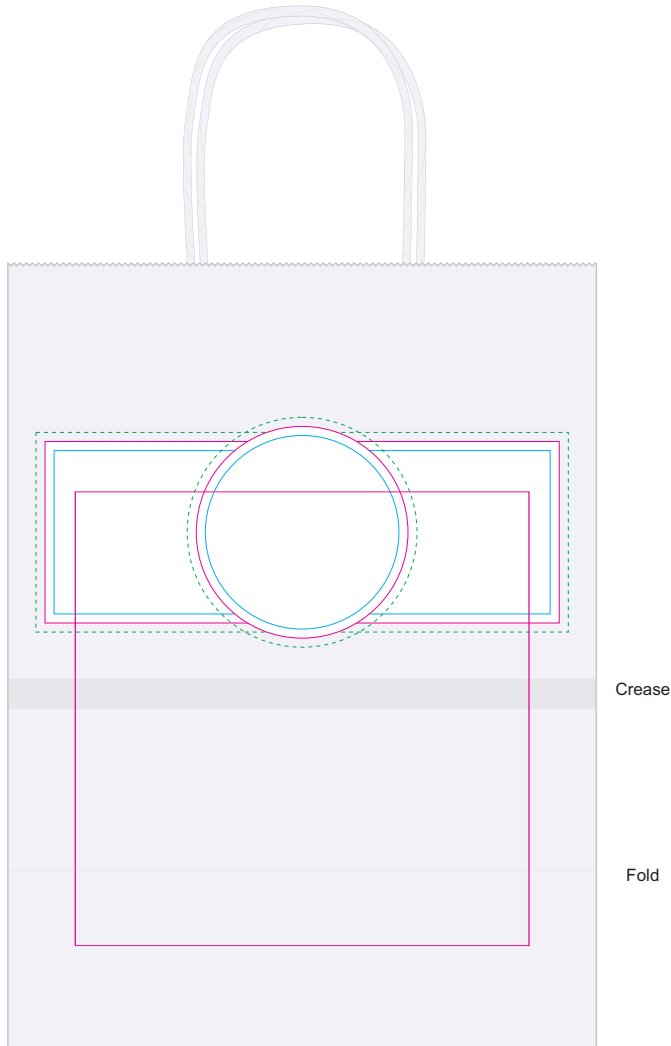

LL548 - Express Paper Bag Medium (approx 195 x 250mm) - White, Natural, or Black

Screen Print  PMS XXXc

CMYK Label 

BELOW IS 40% OF SIZE

Screen Print
Print area : 150mmL x 150mmH
Actual print size:

Label
Print area: 170mmL x 60mmH/70mm Diameter
Actual print size:

Max print area for copy & text 
Finished print area 
Bleed line 

Screen Print PMS XXXc

Label

BELOW IS 50% OF ACTUAL SIZE

Screen Print

Print area : 150mmL x 150mmH

Actual print size:

Label

Print area: 170mmL x 60mmH/70mm Diameter

Actual print size:

Max print area for copy & text
 Finished print area
 Bleed line

FILM