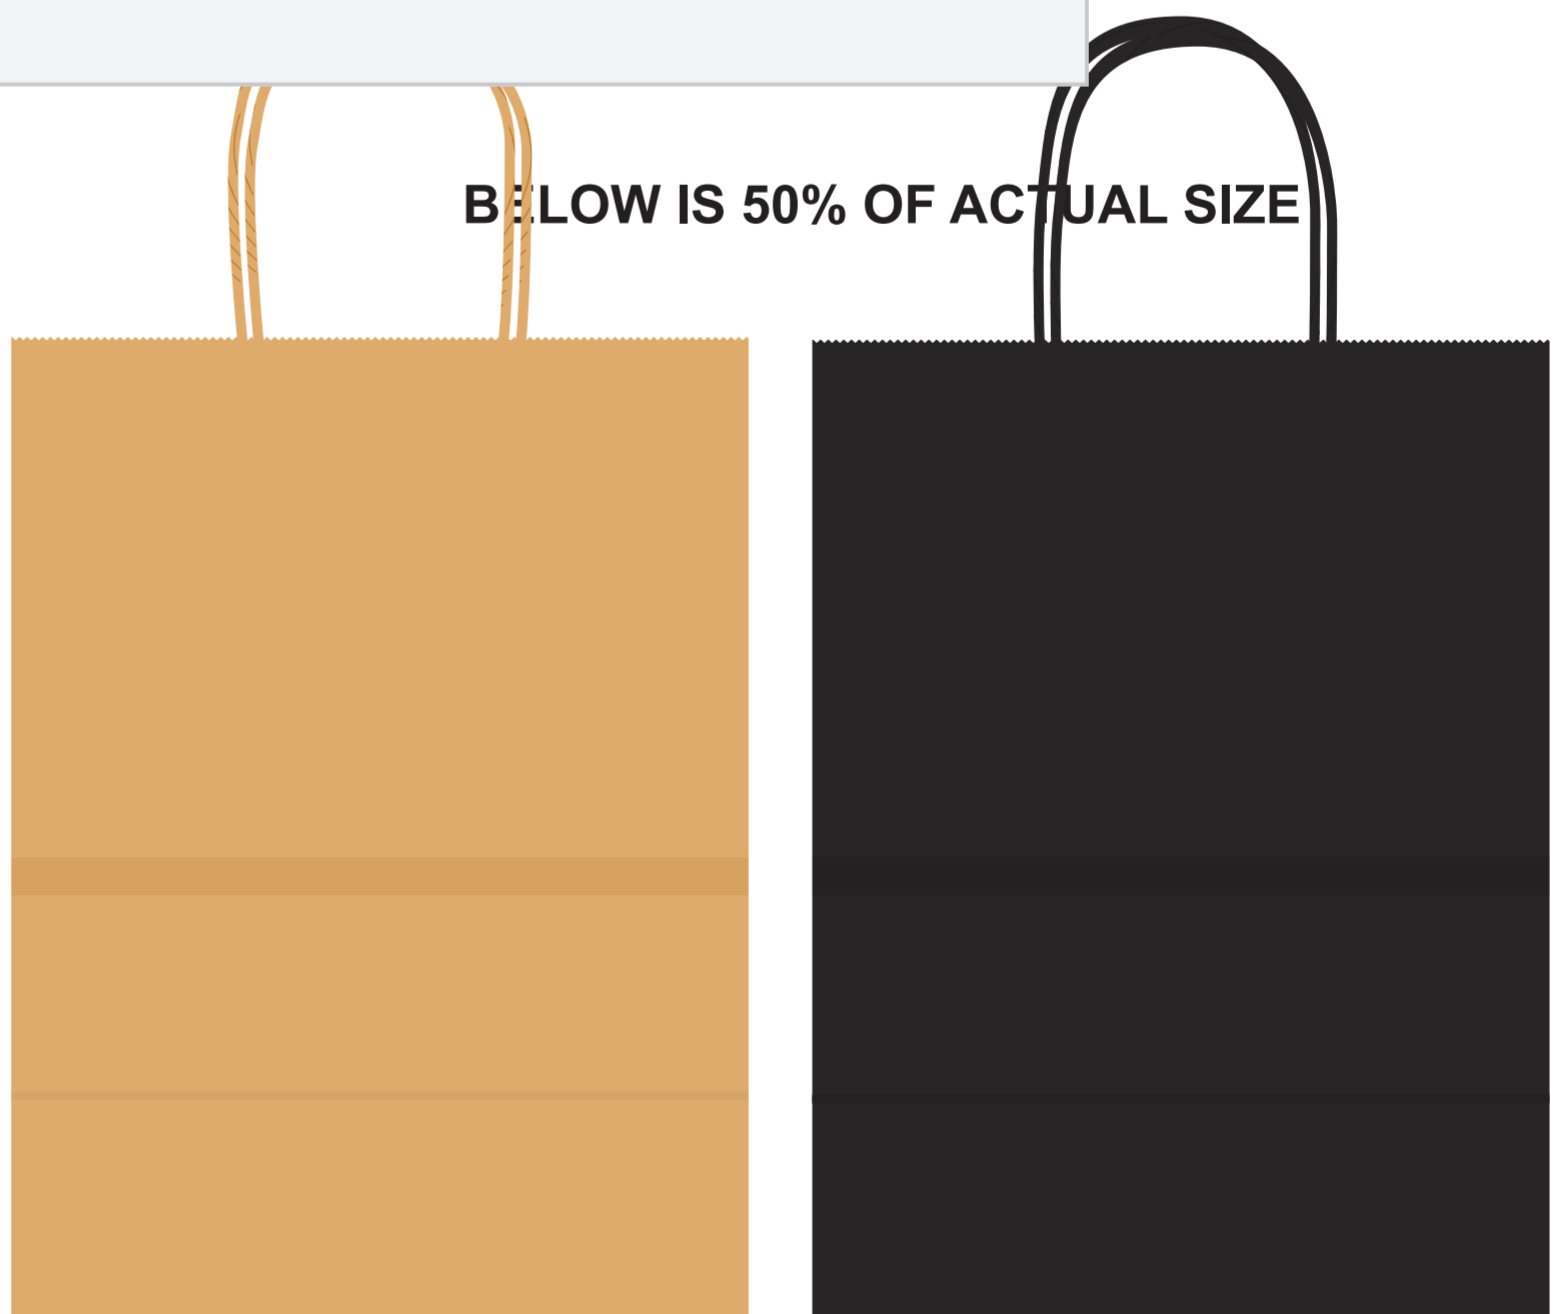

LL548 - Express Paper Bag Medium (approx 195 x 250mm) - White, Black, Natural

Screen Print  PMS
XXXX

BELOW IS 40% OF SIZE

CMYK Label 

Screen Print

Print area : 150mmL x 150mmH
Actual print size:

Label

Print area: 170mmL x 60mmH/71mm Diameter
Actual print size:

Max print area for copy & text 
Finished print area 
Bleed line 

INT: _____
RPT SO: _____
QC: _____

Screen Print PMS XXXc

CMYK Label

Crease

Fold

BELOW IS 50% OF ACTUAL SIZE

Screen Print

Print area : 150mmL x 150mmH

Actual print size:

Label

Print area: 170mmL x 60mmH/71mm Diameter

Actual print size:

Max print area for copy & text ————
 Finished print area ————
 Bleed line - - - - -

FILM