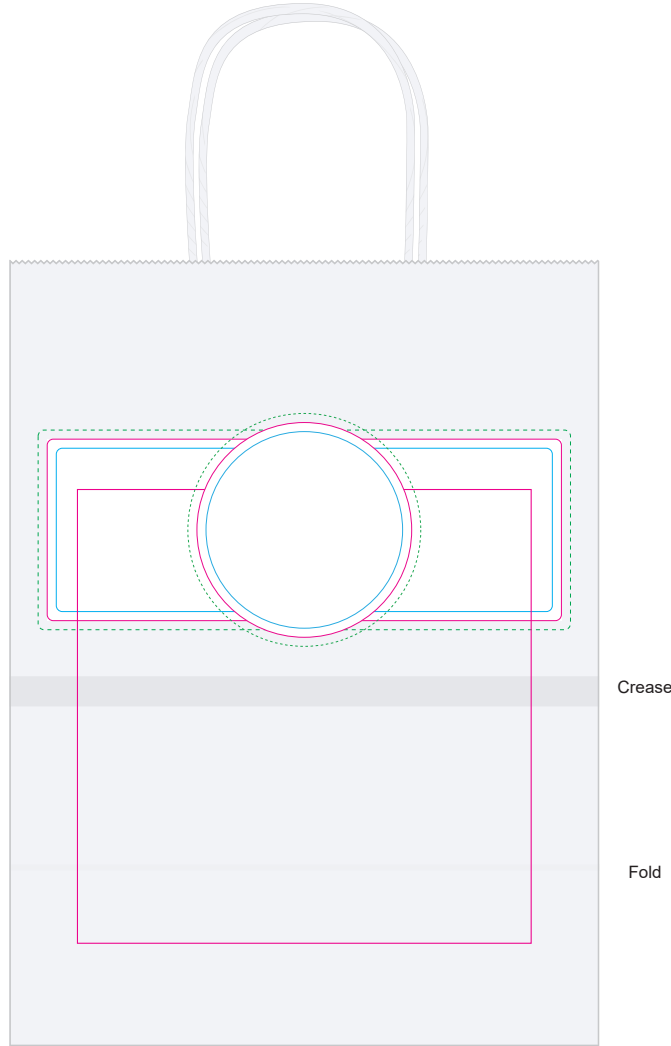

LL548 - Express Paper Bag Medium (approx 195 x 250mm) - White, Black, Natural

Screen Print  PMS
XXXX

BELOW IS 40% OF SIZE

CMYK Label 

Screen Print

Print area : 150mmL x 150mmH
Actual print size:

Label

Print area: 170mmL x 60mmH/71mm Diameter
Actual print size:

Max print area for copy & text 
Finished print area 
Bleed line 

INT: _____
RPT SO: _____
QC: _____

Screen Print PMS XXXc

CMYK Label

Crease

Fold

BELOW IS 50% OF ACTUAL SIZE

Screen Print

Print area : 150mmL x 150mmH

Actual print size:

Label

Print area: 170mmL x 60mmH/71mm Diameter

Actual print size:

Max print area for copy & text ————
 Finished print area ————
 Bleed line - - - - -

FILM