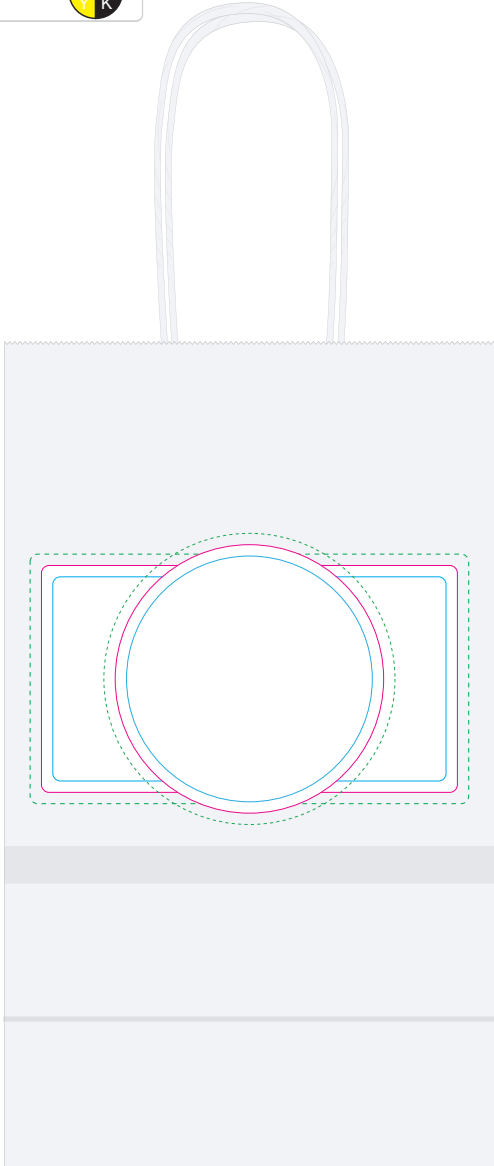

LL547 - Express Paper Bag Small (approx 130 x 210mm) - Natural, White or Black

Screen Print  PMS
XXXX

CMYK Label 

BELOW IS 50% OF SIZE

Crease

Fold

BELOW IS 15% OF SIZE

Screen Print
Print area: 100mmL x 120mmH
Actual print size:

Label
Print area: 110mmL x 60mmH/71mm Diameter
Actual print size:

Max print area for copy & text 
Finished print area 
Bleed line 

Screen Print

PMS
XXXc

CMYK Label

Crease

Fold

BELOW IS 25% OF SIZE

Screen Print

Print area: 100mmL x 120mmH

Actual print size:

Label

Print area: 110mmL x 60mmH/71mm Diameter

Actual print size:

FILM