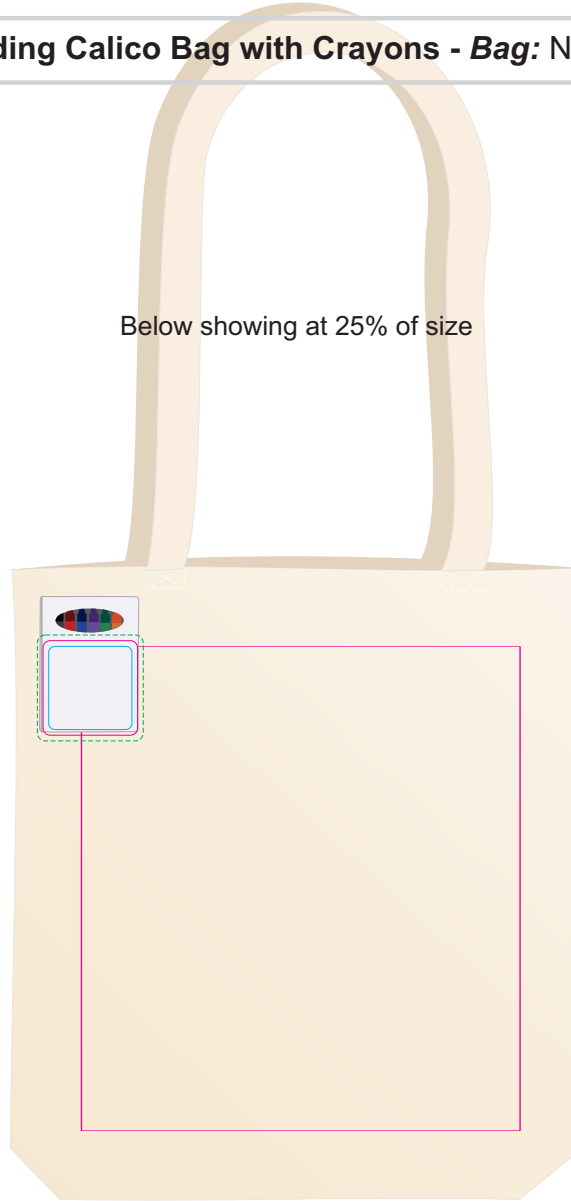

LL531 - Get Crafty Folding Calico Bag with Crayons - Bag: Natural Crayons: Assorted

Screen Print PMS XXXc

Label 

Special icons if required

Below showing at 25% of size

Screen Print  PMS
XXXc

Showing at approx 40% of size

Front

Back

Screen Print
Print area: 290mmL x 320mmH
Actual print size: xxmmL x xxmmH

POUCH
Screen Print
Print area: 100mmL x 100mmH
Actual print size: xxmmL x xxmmH

Finished print area 

Crayons
Print Area: 50mmL x 50mmH
Actual print size: xxmmL x xxmmH

Max print area for copy & text 
Finished print area 
Bleed line 