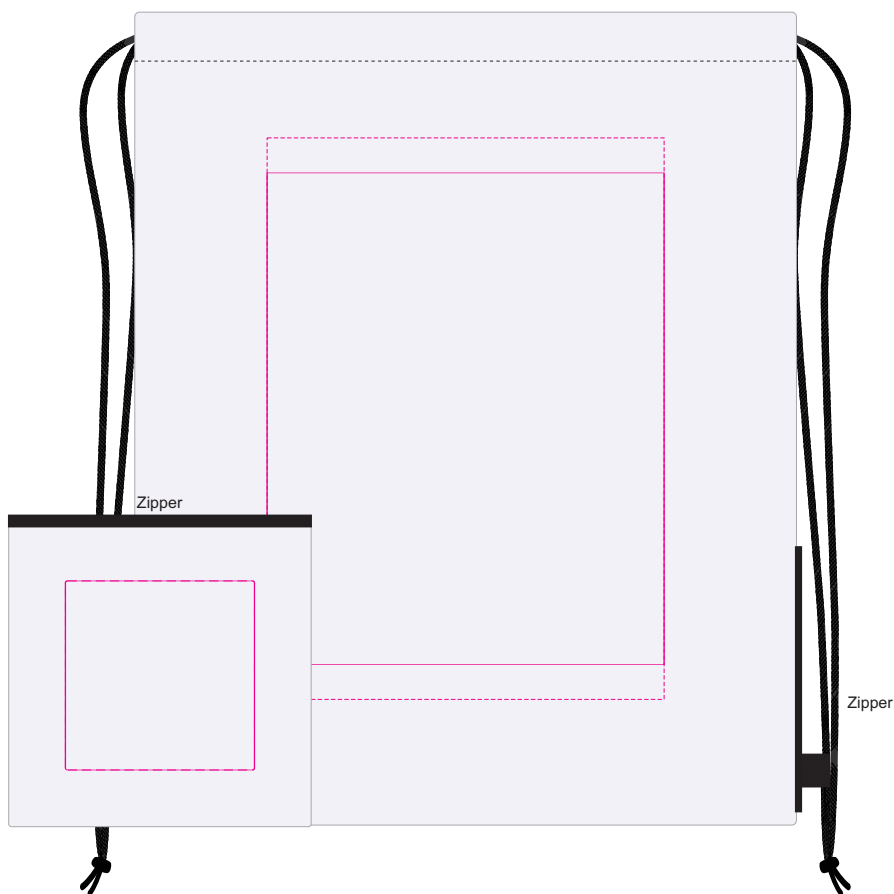

LL523 - Pronto Drawstring Bag - Black, Dark Blue, Light Blue, Green, Orange, Pink, Purple, Red, White & Yellow

Screen Print

PMS  
XXXc

BELOW IS 25% OF SIZE

Nucolour Transfer

**SCREEN PRINT**

**Bag**  
Print area: 210mmL x 260mmH  
Actual print size:

**Pouch**  
Print area: 100mmL x 100mmH  
Actual print size:

**NUCOLOUR**

**Bag**  
Print area: 210mmL x 297mmH  
Actual print size:

**Pouch**  
Print area: 100mmL x 100mmH  
Actual print size:

Finished print area - Screen Print (solid line)  
Finished print area - Nucolour (dashed line)

Screen Print PMS XXXc

Nucolour Transfer

Zipper

Zipper

**SCREEN PRINT**

**Bag**  
Print area: 210mmL x 260mmH  
Actual print size:

**Pouch**  
Print area: 100mmL x 100mmH  
Actual print size:

**NUCOLOUR**  
**Bag**  
Print area: 210mmL x 297mmH  
Actual print size:

**Pouch**  
Print area: 100mmL x 100mmH  
Actual print size:

Finished print area - Screen Print   
 Finished print area - Nucolour

FILM - Ensure colour separations added if metallic colours are added

White Layer