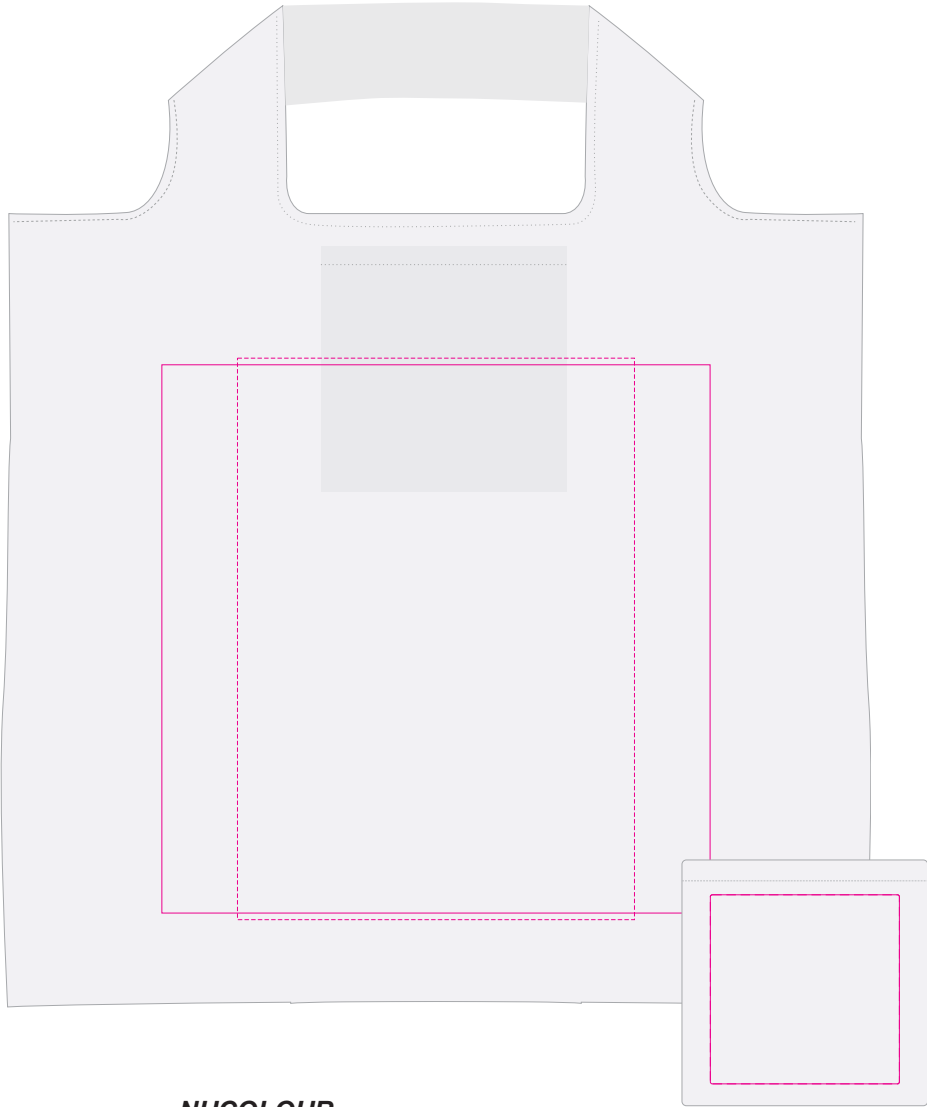

LL519 - Savvy Recycled PET Bag - White, Red, Purple, Green, Light Blue, Dark Blue, & Black

Screen Print  PMS XXXc

Nucolour Transfer 

BELOW IS 25% OF SIZE
Metallic inks are unable to be printed on this item
Pouch is on the inside back panel of the bag

SCREEN PRINT
Bag
Print area: 290mmL x 290mmH
Actual print size:

Pouch
Print area: 100mmL x 100mmH
Actual print size:

NUCOLOUR
Bag
Print area: 210mmL x 297mmH
Actual print size:

Pouch
Print area: 100mmL x 100mmH
Actual print size:

Finished print area - Screen Print 
Finished print area - Nucolour 

Screen Print 

Nucolour Transfer 

SCREEN PRINT

Bag

Print area: 290mmL x 290mmH

Actual print size:

Pouch

Print area: 100mmL x 100mmH

Actual print size:

NUCOLOUR

Bag

Print area: 210mmL x 297mmH

Actual print size:

Pouch

Print area: 100mmL x 100mmH