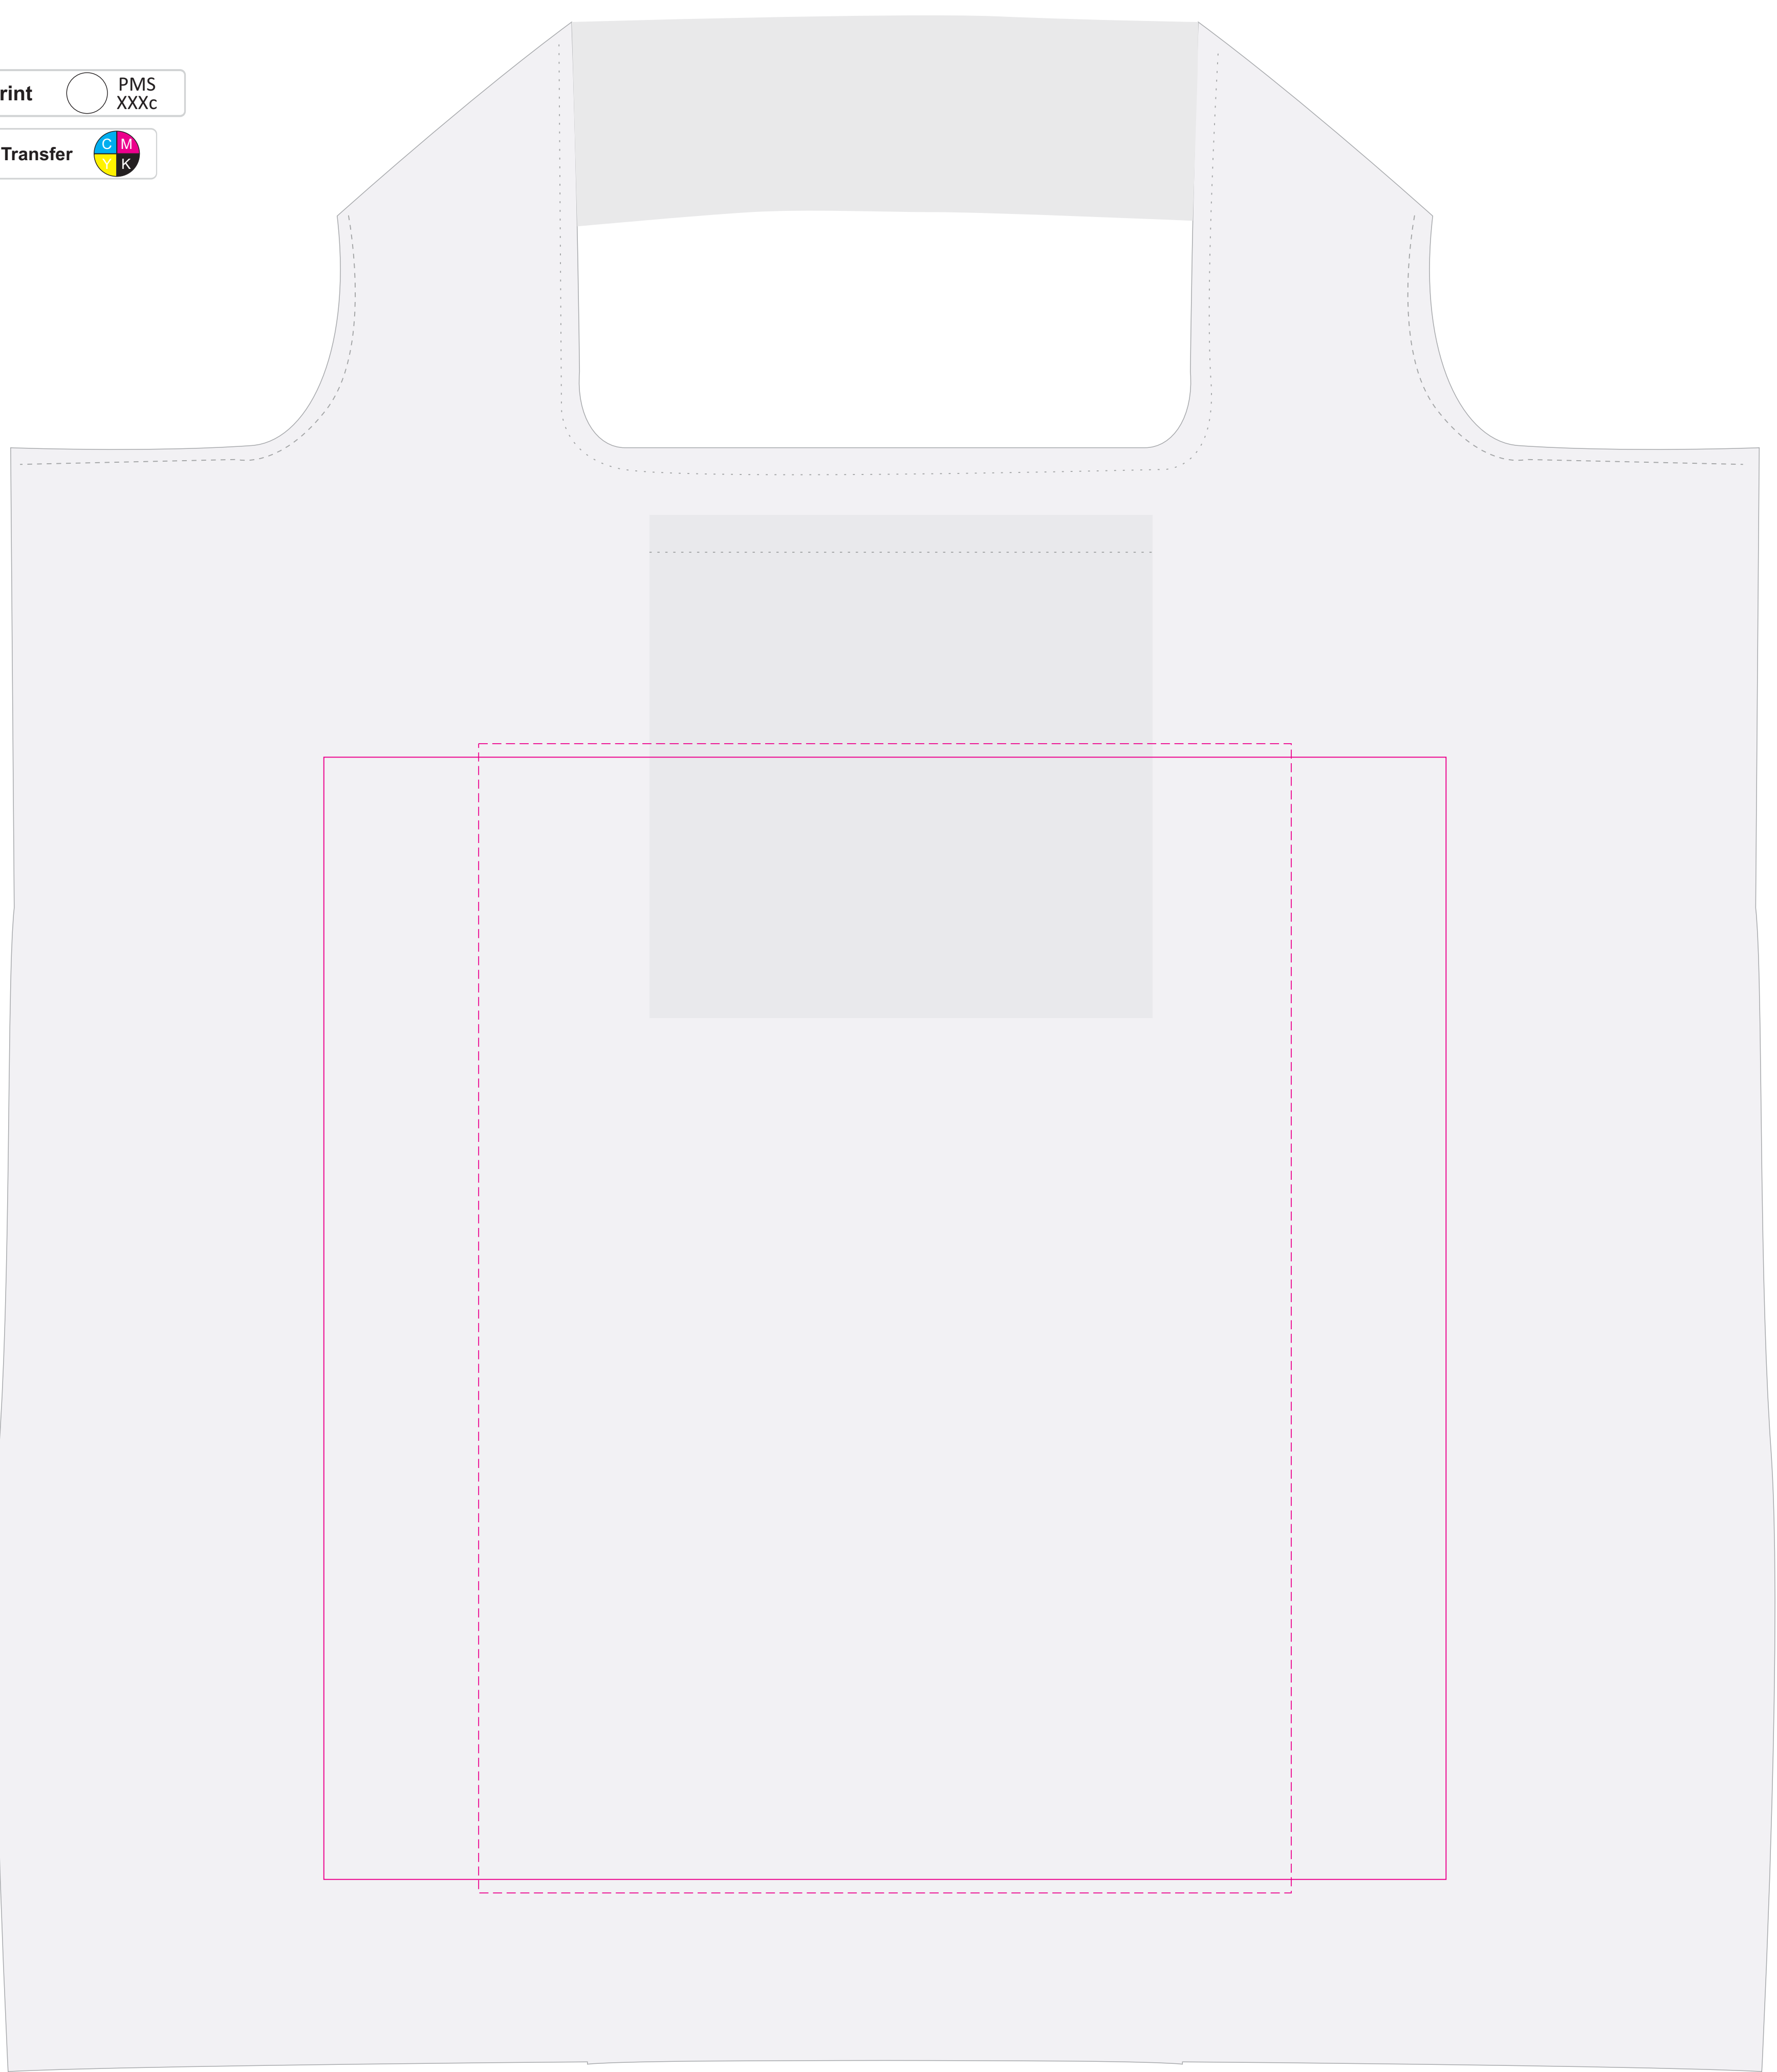

LL519 - Savvy Recycled PET Bag - White, Red, Purple, Green, Light Blue, Dark Blue, & Black

Screen Print  PMS XXXc

Nucolour Transfer 

BELOW IS 25% OF SIZE
Metallic inks are unable to be printed on this item
Pouch is on the inside back panel of the bag

SCREEN PRINT
Bag
Print area: 290mmL x 290mmH
Actual print size:

Pouch
Print area: 100mmL x 100mmH
Actual print size:

NUCOLOUR
Bag
Print area: 210mmL x 297mmH
Actual print size:

Pouch
Print area: 100mmL x 100mmH
Actual print size:

Finished print area - Screen Print 
Finished print area - Nucolour 

Screen Print 

Nucolour Transfer 

SCREEN PRINT

Bag

Print area: 290mmL x 290mmH

Actual print size:

Pouch

Print area: 100mmL x 100mmH

Actual print size:

NUCOLOUR

Bag

Print area: 210mmL x 297mmH

Actual print size:

Pouch

Print area: 100mmL x 100mmH