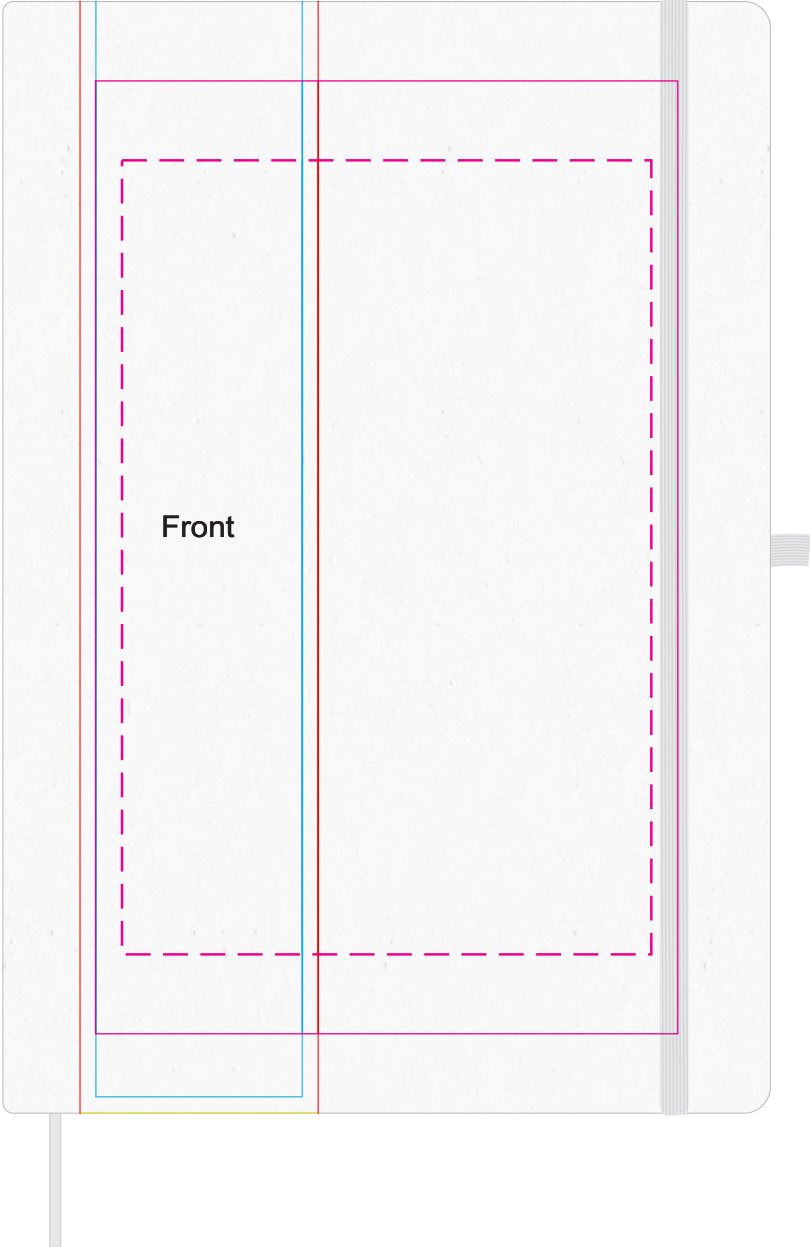

LL5096 - Venture Snowy A5 Notebook - White

Screen Print  PMS XXXc

CMYK Direct Digital 

Below is 70% of actual size

Screen Print

Print Area: 110mmL x 180mmH
Actual print size: xxmmL x xxmmH

Digital

Print Area: 100mmL x 150mmH
Actual print size: xxmmL x xxmmH

Screen Print  PMS
XXXc

CMYK Direct Digital  CMYK

Screen Print

Print Area: 110mmL x 180mmH

Actual print size: xxmmL x xxmmH

Digital

Print Area: 100mmL x 150mmH

Actual print size: xxmmL x xxmmH

LL5096 - Venture Snowy A5 Notebook with Sleeve - White

Screen Print  PMS XXXc

CMYK Direct Digital 

Below is 70% of actual size

Screen Print
Print Area: 110mmL x 180mmH
Actual print size: xxmmL x xxmmH

Digital
Print Area: 100mmL x 150mmH
Actual print size: xxmmL x xxmmH

Screen Print

Print Area: 110mmL x 180mmH
Actual print size: xxmmL x xxmmH

Digital

Print Area: 100mmL x 150mmH
Actual print size: xxmmL x xxmmH

1/3rd of Cover - Sleeve

Print Area: 45mmL x 439mmH
Actual print size: xxmmL x xxmmH