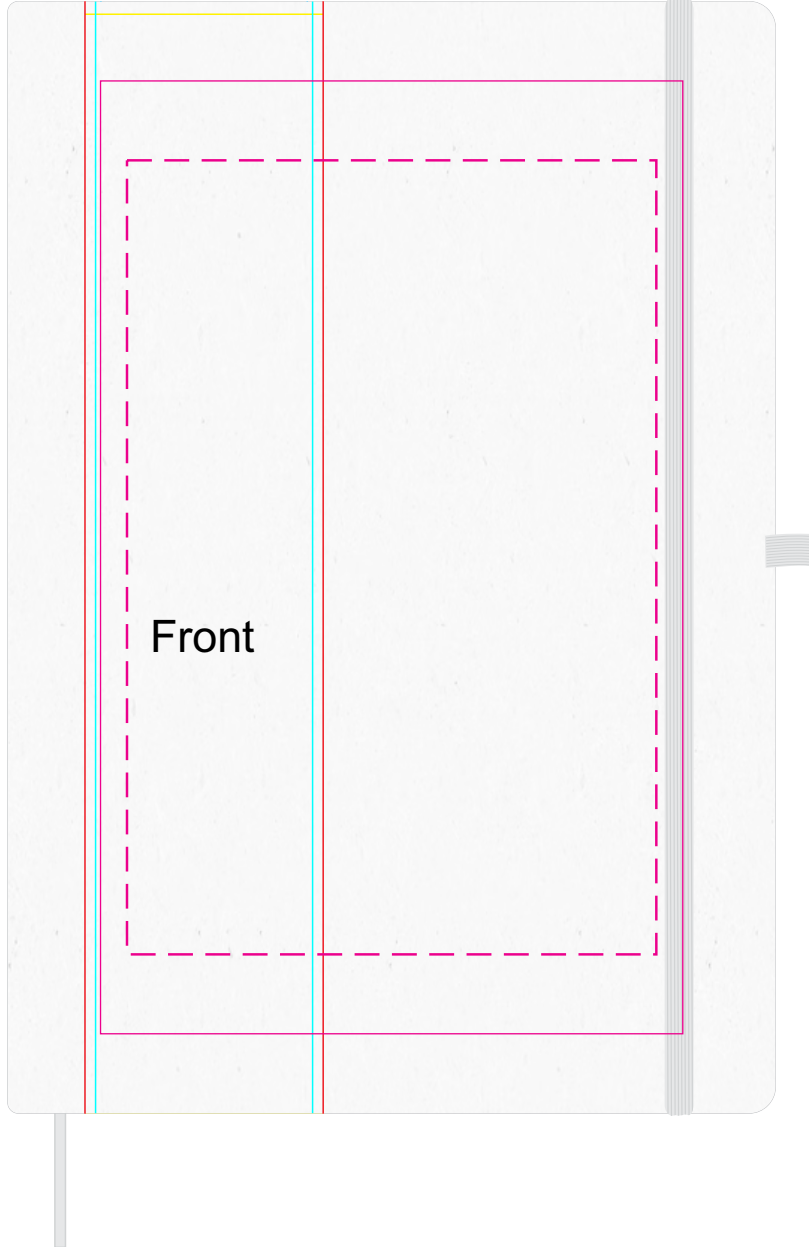

LL5096 - Venture Snowy A5 Notebook - White

Screen Print  PMS XXXc

CMYK Direct Digital 

Below is 70% of actual size

**Screen Print**  
Print Area: 110mmL x 180mmH  
Actual print size: xxmmL x xxmmH

**Digital**  
Print Area: 100mmL x 150mmH  
Actual print size: xxmmL x xxmmH

Screen Print  PMS  
XXXc

CMYK Direct Digital  C M  
Y K

**Screen Print**

Print Area: 110mmL x 180mmH

Actual print size: xxmmL x xxmmH

**Digital**

Print Area: 100mmL x 150mmH

Actual print size: xxmmL x xxmmH

**LL5096 - Venture Snowy A5 Notebook with Sleeve - White**

Screen Print  PMS XXXc

CMYK Direct Digital 

Below is 70% of actual size

**Screen Print**  
Print Area: 110mmL x 180mmH  
Actual print size: xxmmL x xxmmH

**Digital**  
Print Area: 100mmL x 150mmH  
Actual print size: xxmmL x xxmmH

**1/3rd of Cover - Sleeve**  
Print Area: 45mmL x 440mmH  
Actual print size: xxmmL x xxmmH

Max print area for copy & text   
Finished print area   
Folds 