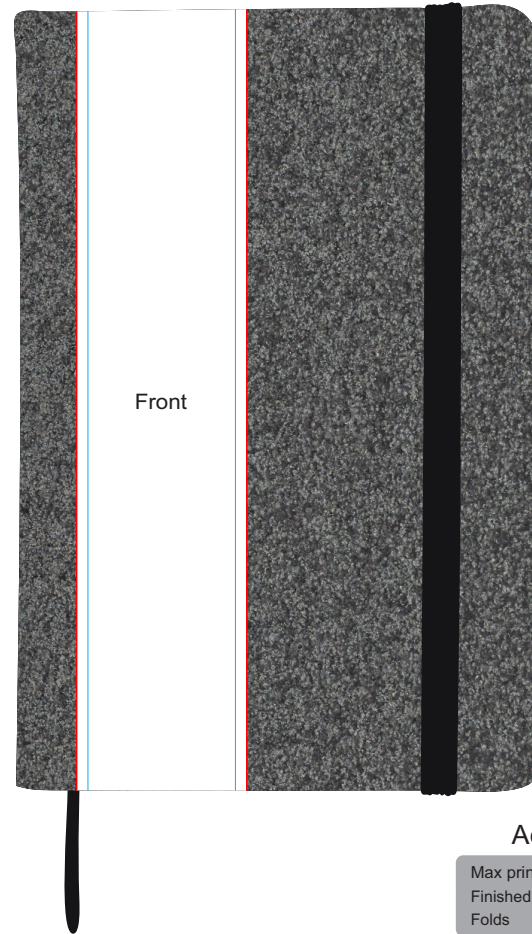

Screen Print
Print Area: 110mmL x 180mmH
Actual print size: xxmmL x xxmmH

Digital
Print Area: 100mmL x 150mmH
Actual print size: xxmmL x xxmmH

1/3rd of Cover - Sleeve
Print Area: 45mmL x 439mmH
Actual print size: xxmmL x xxmmH