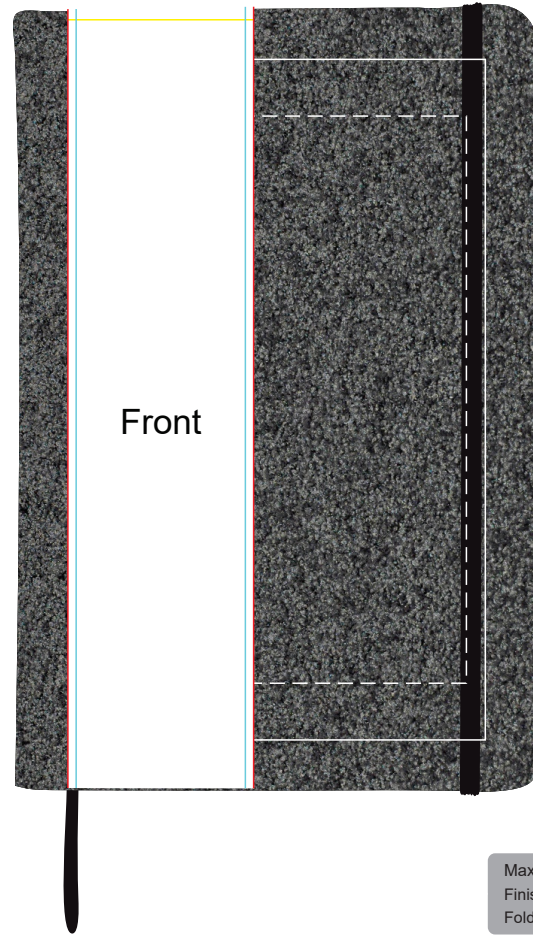

Screen Print
Print Area: 110mmL x 180mmH
Actual print size: xxmmL x xxmmH

Digital
Print Area: 100mmL x 150mmH
Actual print size: xxmmL x xxmmH

Finished print area - Screen Print 
Finished print area - Digital 

CMYK Direct Digital 

Showing at approx 50% of size

Screen Print
Print Area: 110mmL x 180mmH
Actual print size: xxmmL x xxmmH

Digital
Print Area: 100mmL x 150mmH
Actual print size: xxmmL x xxmmH

Finished print area - Screen Print 
Finished print area - Digital 