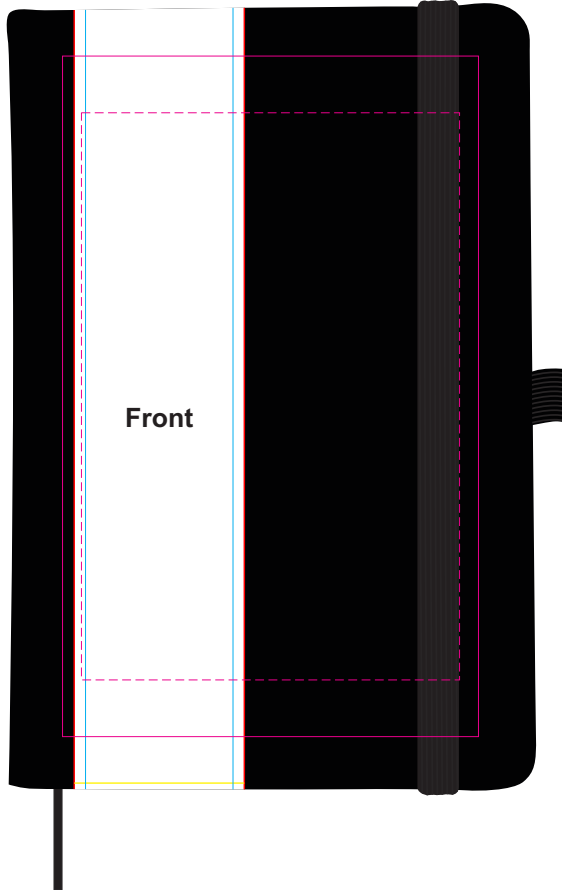

**Screen Print**  
Print Area: 110mmL x 180mmH  
Actual print size: xxmmL x xxmmH

**Digital**  
Print Area: 100mmL x 150mmH  
Actual print size: xxmmL x xxmmH

Finished print area - Screen Print   
Finished print area - Digital 

**Pad**  
Maximum Print Area: 50mmL x 7mmH  
Actual print size: xxmmL x xxmmH

**Laser - Min Thickness required is 0.7mm**  
Print Area: 50mmL x 6mmH  
Actual print size: xxmmL x xxmmH

Finished print area - Pad Print   
Finished print area - Laser 

LL5094 - Venture Supreme Notebook / Napier Pen - Notebook: Pen:

Screen Print  PMS XXXc

Digital 

Pad Print  PMS XXXc

Laser Engraved - White Oxidisation

Showing at approx 50% of size

**Screen Print**  
Print Area: 110mmL x 180mmH  
Actual print size: xxmmL x xxmmH

**Digital**  
Print Area: 100mmL x 150mmH  
Actual print size: xxmmL x xxmmH

**1/3rd of Cover - Sleeve**  
Print Area: 45mmL x 439mmH  
Actual print size: xxmmL x xxmmH

Finished print area - Screen Print   
Finished print area - Digital 