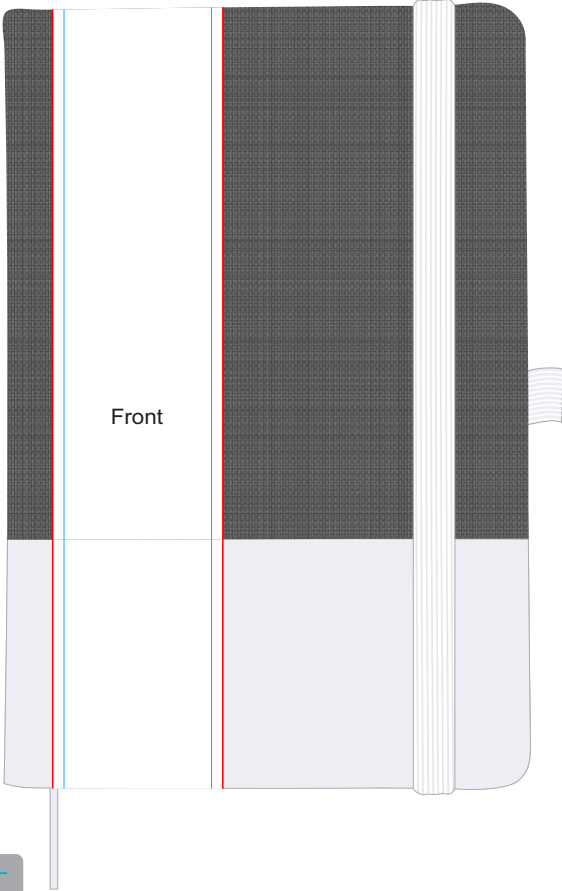

Showing at approx 50% of size

Screen/Digital - Upper
Print Area: 110mmL x 110mmH
Actual print size: xxmmL x xxmmH

Screen/Digital - Lower
Print Area: 100mmL x 40mmH
Actual print size: xxmmL x xxmmH

Finished print area - Upper
Finished print area - Lower

Pad/Digital
Print area: 50mmL x 7mmH
Actual print size: xxmmL x xxmmH

Laser
Print area: 50mmL x 6mmH
Actual print size: xxmmL x xxmmH

Finished print area - Pad/Digital Print
Finished print area - Laser

Logo Here

Showing at approx 50% of size

1/3rd of Cover - Sleeve
Print Area: 45mmL x 439mmH
Actual print size: xxmmL x xxmmH

Pad/Digital
Print area: 50mmL x 7mmH
Actual print size: xxmmL x xxmmH

Laser
Print area: 50mmL x 6mmH
Actual print size: xxmmL x xxmmH

Front

Overlap