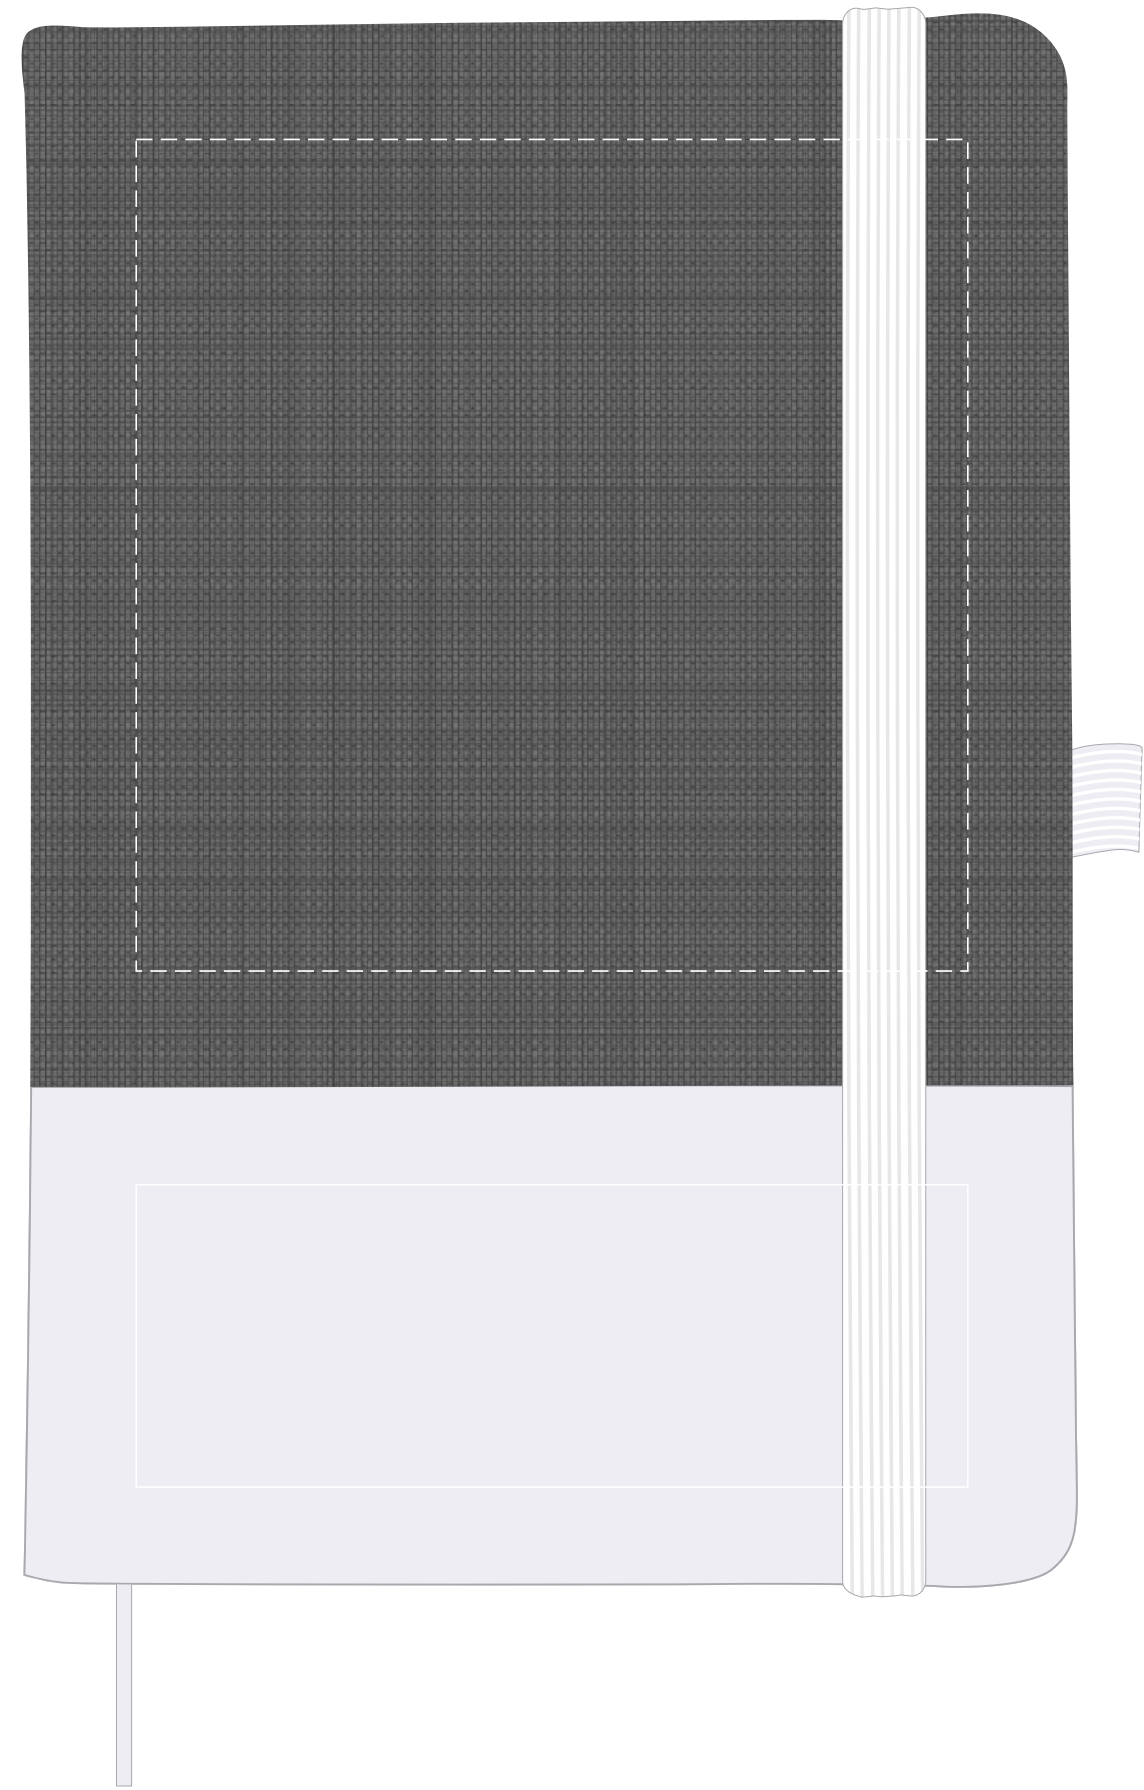

Showing at approx 50% of size

Screen/Digital - Upper
Print Area: 110mmL x 110mmH
Actual print size: xxmmL x xxmmH

Screen/Digital - Lower
Print Area: 100mmL x 40mmH
Actual print size: xxmmL x xxmmH

Finished print area - Upper
Finished print area - Lower

Pad/Digital
Print area: 50mmL x 7mmH
Actual print size: xxmmL x xxmmH

Laser
Print area: 50mmL x 6mmH
Actual print size: xxmmL x xxmmH

Finished print area - Pad/Digital Print
Finished print area - Laser

Logo Here

Showing at approx 50% of size

1/3rd of Cover - Sleeve
Print Area: 45mmL x 439mmH
Actual print size: xxmmL x xxmmH

Pad/Digital
Print area: 50mmL x 7mmH
Actual print size: xxmmL x xxmmH

Laser
Print area: 50mmL x 6mmH
Actual print size: xxmmL x xxmmH

Screen Print 

CMYK Direct Digital 

CMYK Direct Digital 

Showing at approx 40% of size

Screen/Digital - Upper
Print Area: 110mmL x 110mmH
Actual print size: xxmmL x xxmmH

Screen/Digital - Lower
Print Area: 100mmL x 40mmH
Actual print size: xxmmL x xxmmH