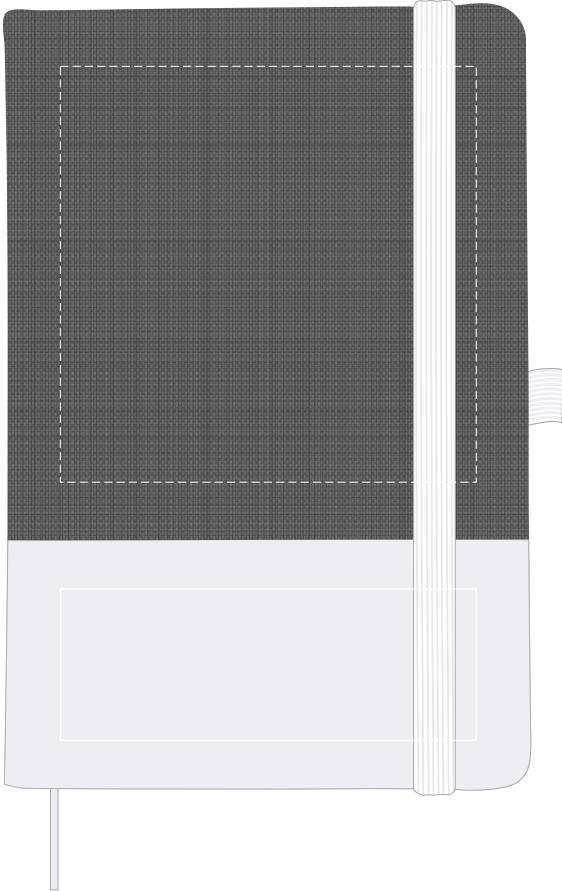

Screen Print  PMS XXXc

CMYK Direct Digital 

Pad Print  White

Pad Print  Black

Pad Print  Metallic Gold

Pad Print  Metallic Silver

CMYK Direct Digital 

Laser Engrave 

Showing at approx 50% of size

Screen/Digital - Upper
Print Area: 110mmL x 110mmH
Actual print size: xxmmL x xxmmH

Screen/Digital - Lower
Print Area: 100mmL x 40mmH
Actual print size: xxmmL x xxmmH

Finished print area - Upper
Finished print area - Lower

Pad/Digital
Print area: 50mmL x 7mmH
Actual print size: xxmmL x xxmmH

Laser
Print area: 50mmL x 6mmH
Actual print size: xxmmL x xxmmH

Finished print area - Pad/Digital Print
Finished print area - Laser

Logo Here

Showing at approx 50% of size

1/3rd of Cover - Sleeve
Print Area: 45mmL x 439mmH
Actual print size: xxmmL x xxmmH

Pad/Digital
Print area: 50mmL x 7mmH
Actual print size: xxmmL x xxmmH

Laser
Print area: 50mmL x 6mmH
Actual print size: xxmmL x xxmmH