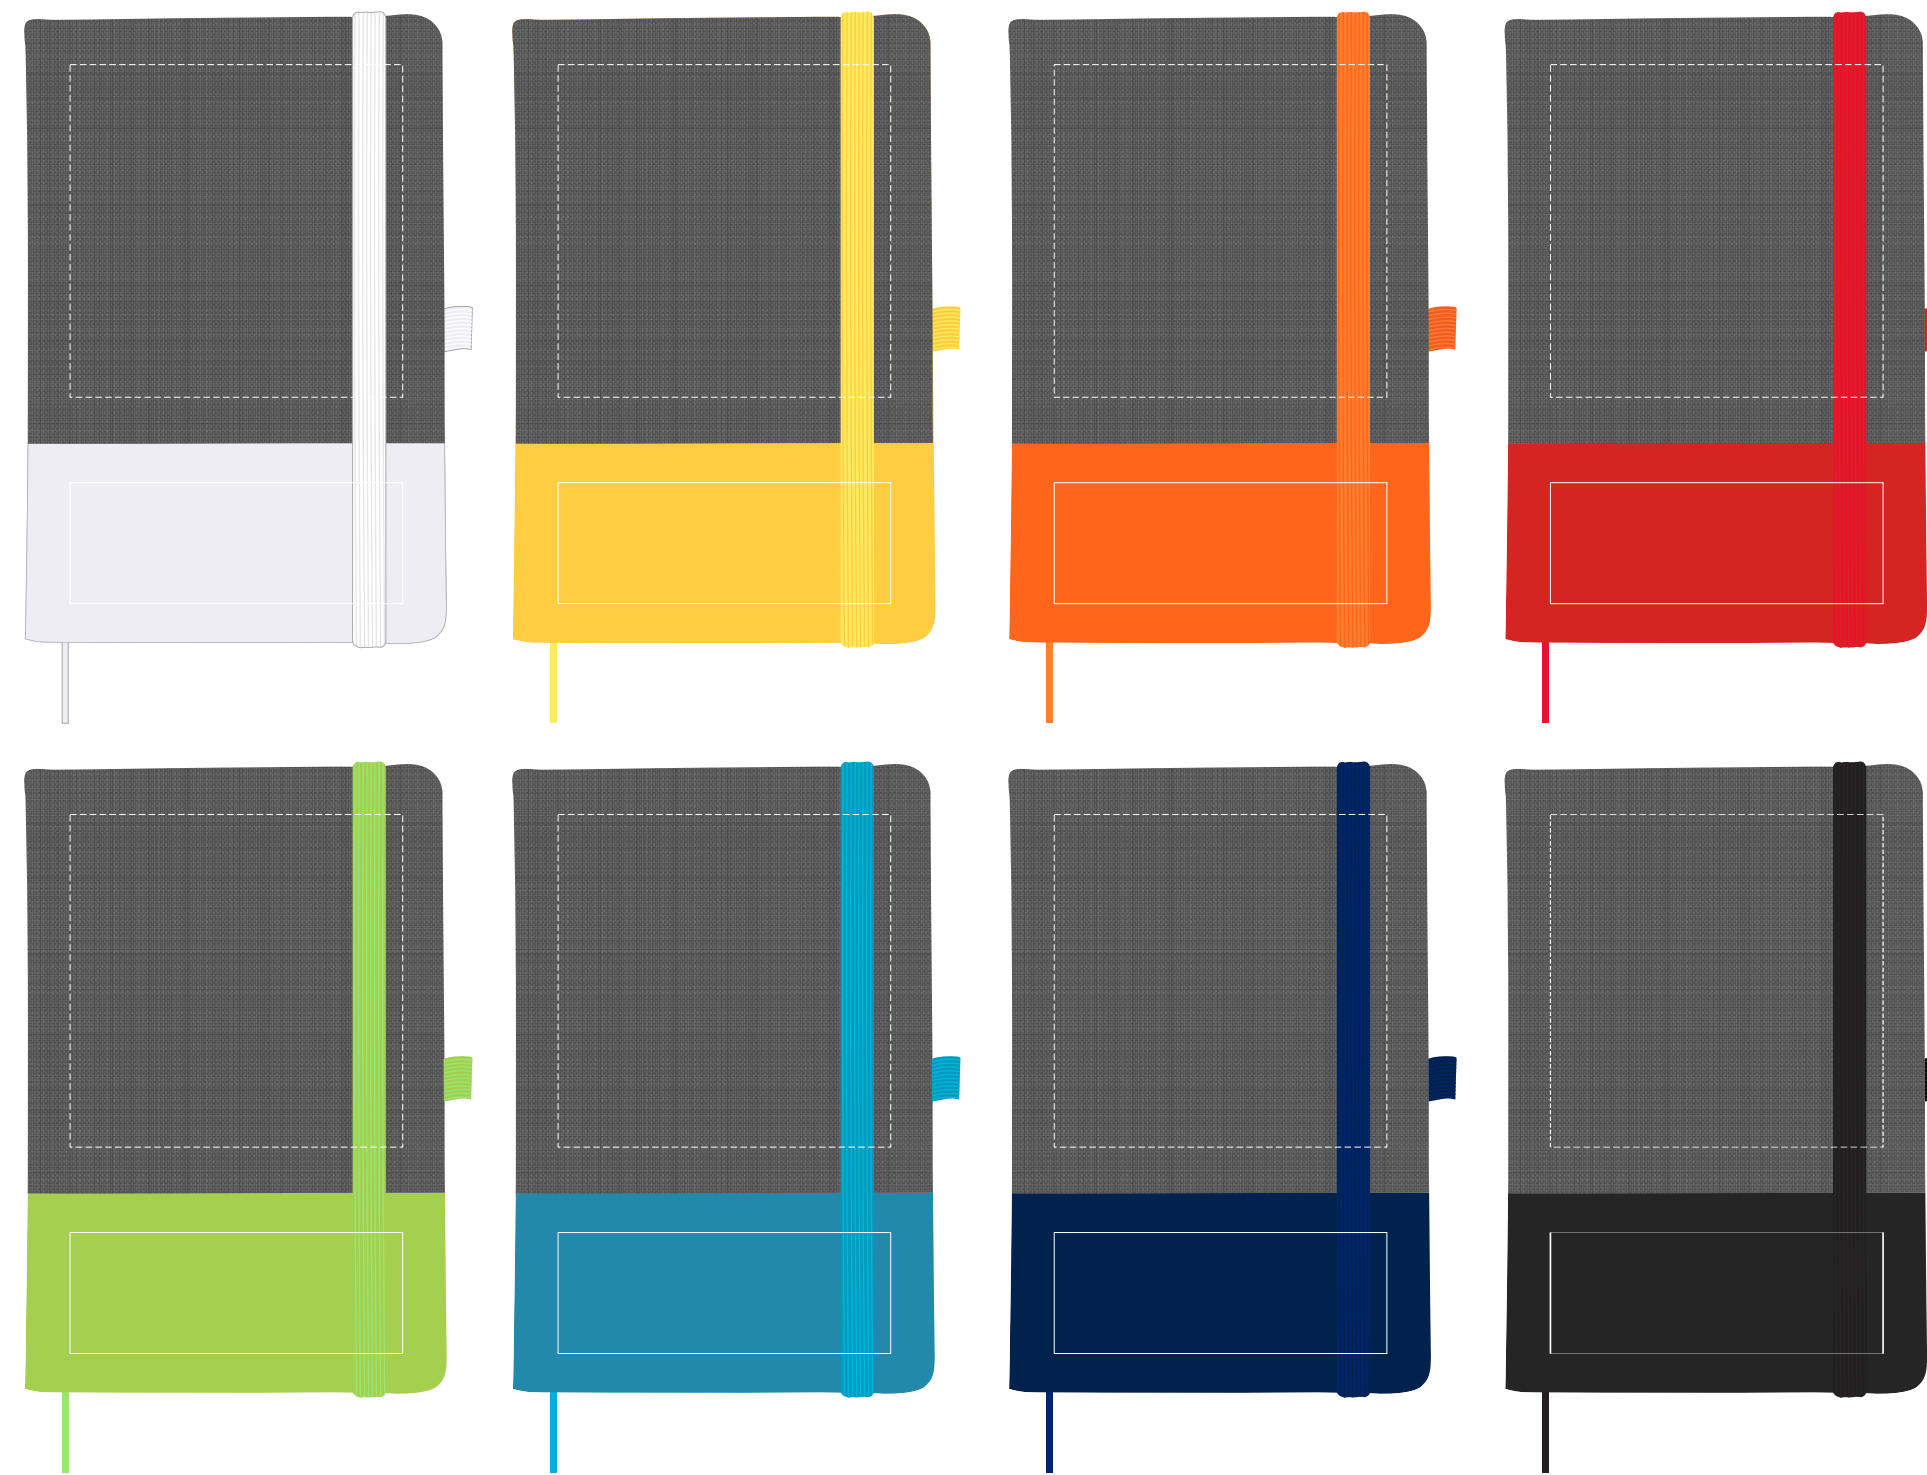

Screen Print

CMYK Direct Digital

CMYK Direct Digital

Showing at approx 40% of size