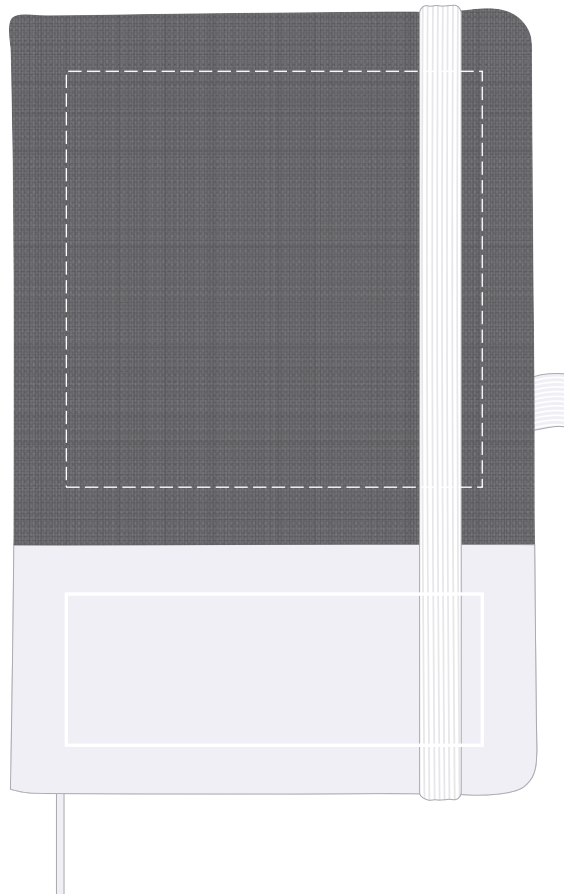

Screen Print  PMS XXXc

CMYK Direct Digital 

Pad Print  White

Pad Print  Black

Pad Print  Metallic Gold

Pad Print  Metallic Silver

CMYK Direct Digital 

Laser Engrave 

Showing at approx 50% of size

**Screen/Digital - Upper**  
Print Area: 110mmL x 110mmH  
Actual print size: xxmmL x xxmmH

**Screen/Digital - Lower**  
Print Area: 100mmL x 40mmH  
Actual print size: xxmmL x xxmmH

**Pad**  
Print area: 50mmL x 7mmH  
Actual print size: xxmmL x xxmmH

**Digital/Laser - Min Thickness required is 0.7mm**  
Print area: 50mmL x 6mmH  
Actual print size: xxmmL x xxmmH

Showing at approx 40% of size

**Screen/Digital - Upper**  
Print Area: 110mmL x 110mmH  
Actual print size: xxmmL x xxmmH

**Screen/Digital - Lower**  
Print Area: 100mmL x 40mmH  
Actual print size: xxmmL x xxmmH