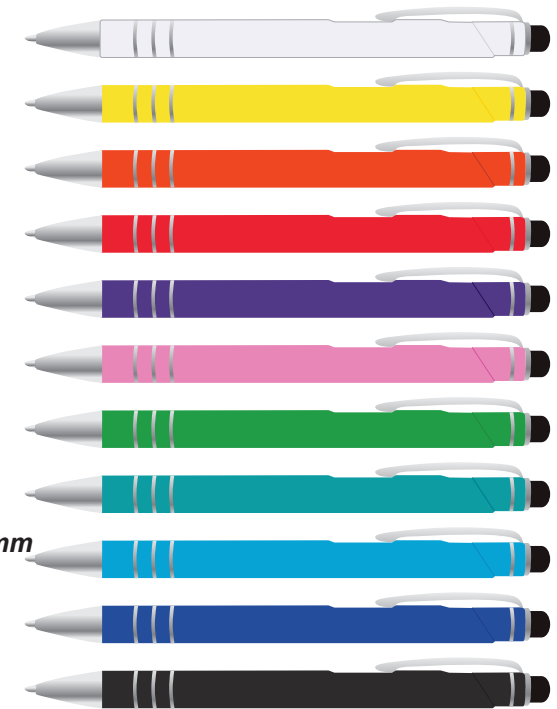

Pad
Print area: 50mmL x 7mmH
Actual print size: xxmmL x xxmmH

Digital/Laser - Min Thickness required is 0.7mm
Print area: 50mmL x 6mmH
Actual print size: xxmmL x xxmmH