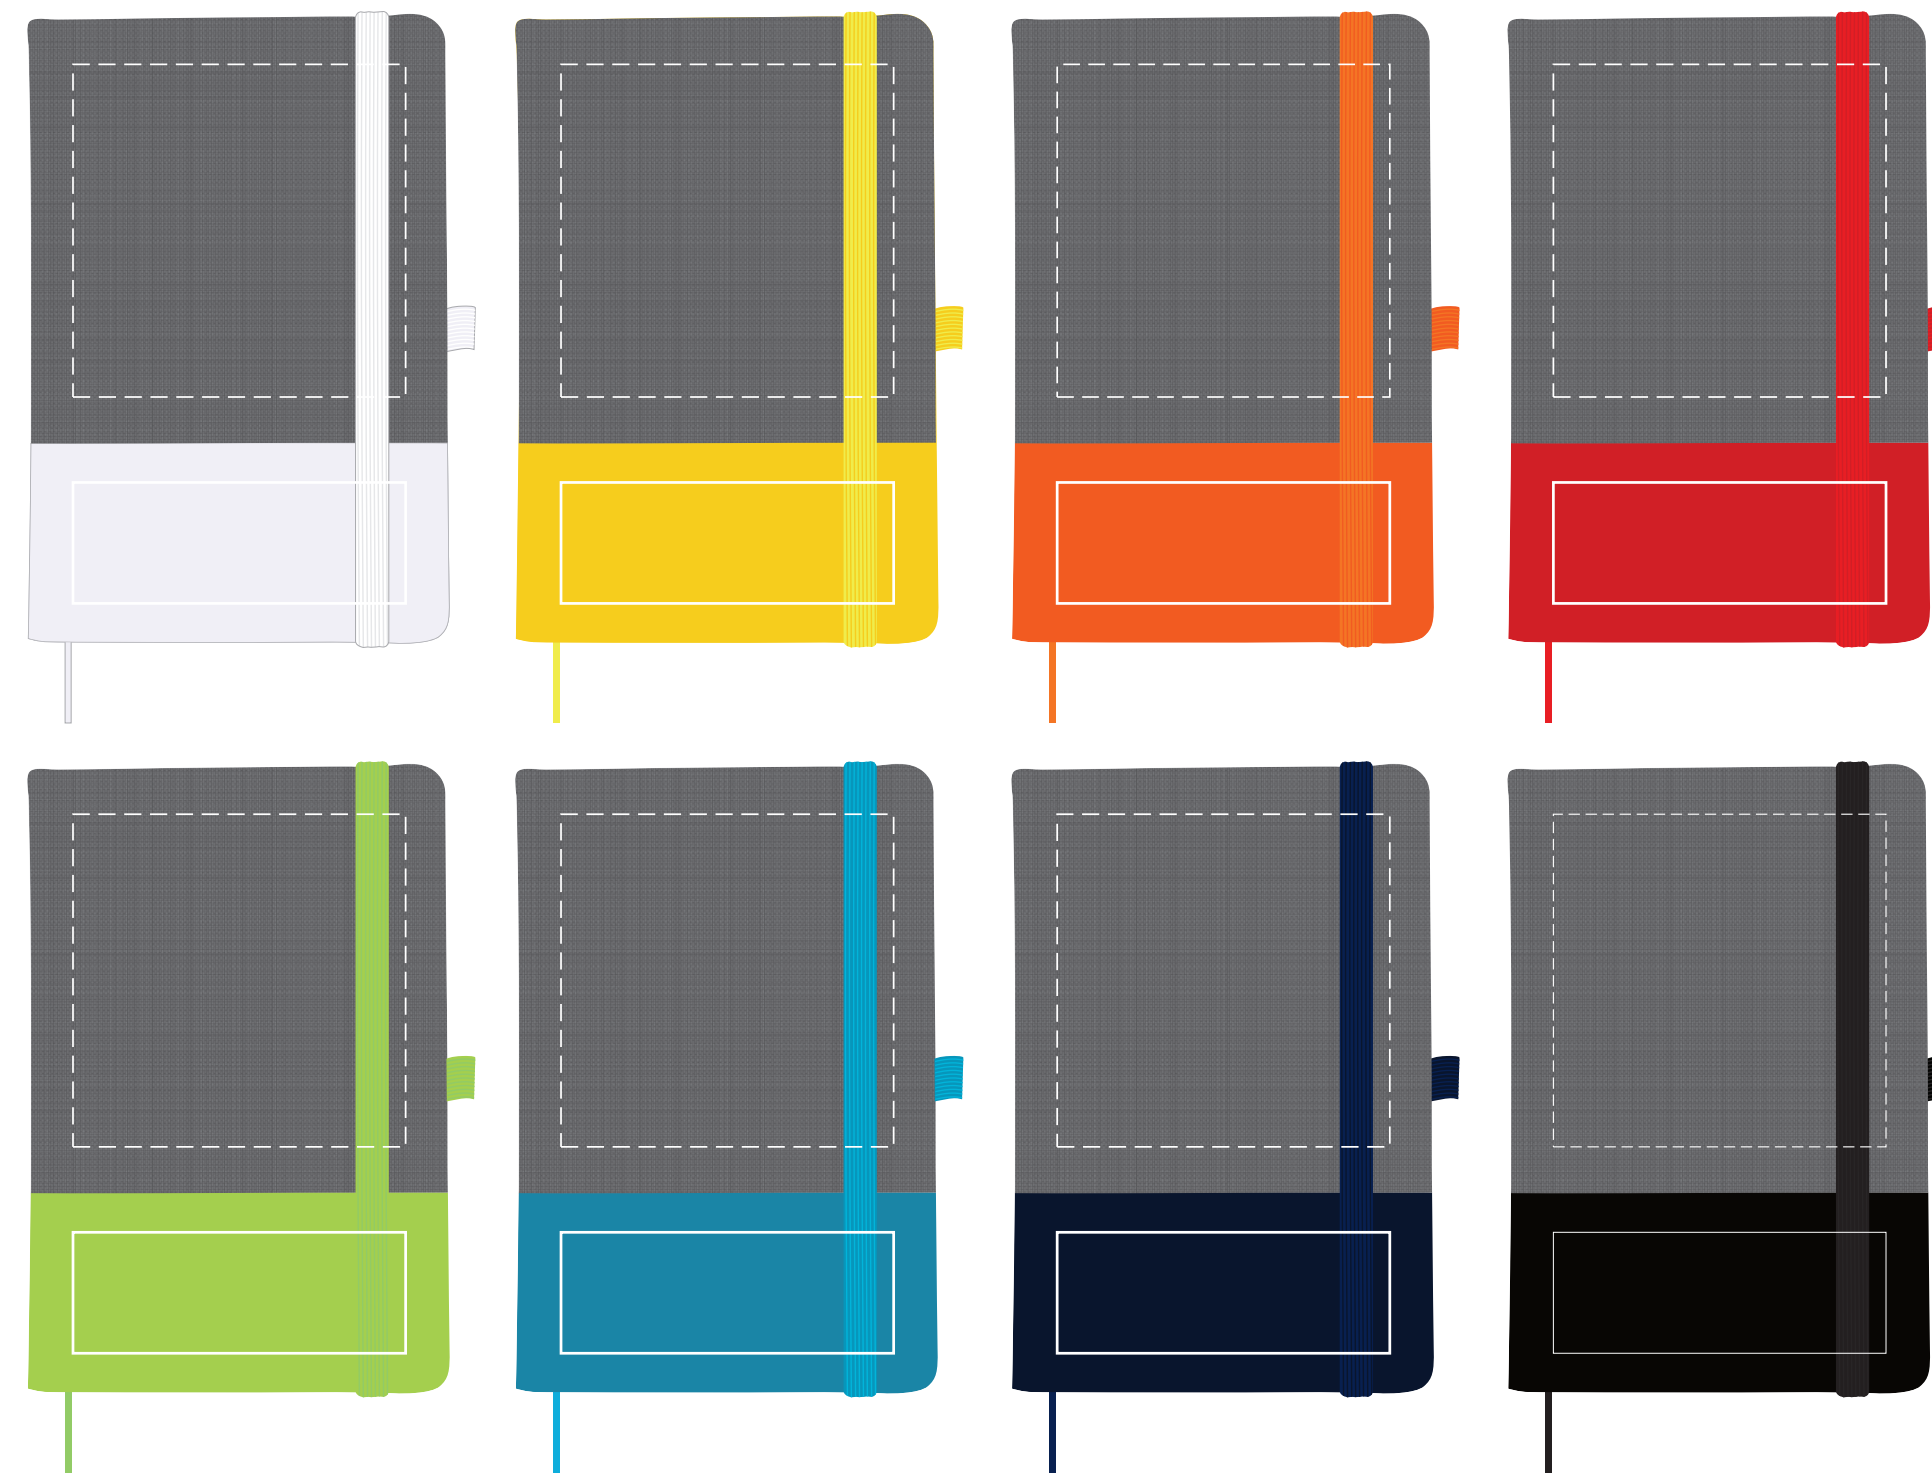

**LL5093 - Venture Bondi Notebook / Austin Pen - Notebook:** White, Yellow, Orange, Red, Light Green, Light Blue, Dark Blue, Black  
**Pen:** White, Yellow, Orange, Red, Purple, Pink, Light Green, Teal, Light Blue, Dark Blue, Black

Showing at approx 50% of size

**Screen/Digital - Upper**  
Print Area: 110mmL x 110mmH  
Actual print size: xxmmL x xxmmH

**Screen/Digital - Lower**  
Print Area: 100mmL x 40mmH  
Actual print size: xxmmL x xxmmH

**Pad**  
Print area: 50mmL x 7mmH  
Actual print size: xxmmL x xxmmH

**Digital/Laser - Min Thickness required is 0.7mm**  
Print area: 50mmL x 6mmH  
Actual print size: xxmmL x xxmmH

Showing at approx 40% of size

**Screen/Digital - Upper**  
Print Area: 110mmL x 110mmH  
Actual print size: xxmmL x xxmmH

**Screen/Digital - Lower**  
Print Area: 100mmL x 40mmH  
Actual print size: xxmmL x xxmmH