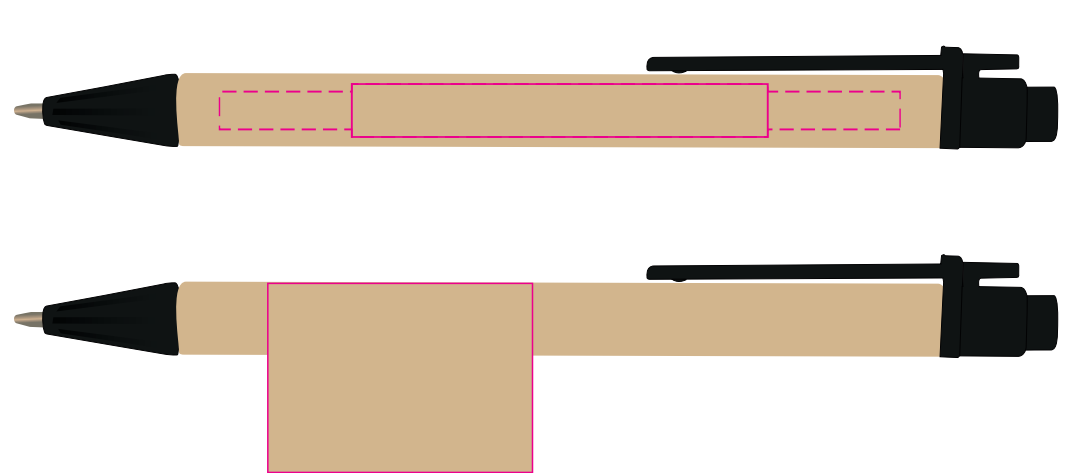

LL5092 - Venture A5 Natural Notebook / Matador Pen - Notebook: Pen:

Screen Print PMS XXXc

Digital CMYK

Pad/Roll Print PMS XXXc

Digital CMYK

Showing at approx 50% of size

Screen Print
Print Area: 110mmL x 180mmH
Actual print size: xxmmL x xxmmH

Digital
Print Area: 100mmL x 150mmH
Actual print size: xxmmL x xxmmH

Finished print area - Screen Print ———
Finished print area - Digital - - -

PAD/DIGITAL
Print Area: 55mmL x 7mmH
Actual print size: xxmmL x xxmmH

ROLL
Print Area: 35mmL x 25mmH
Actual print size: xxmmL x xxmmH

DIGITAL
Print Area: 90mmL x 5mmH
Actual print size: xxmmL x xxmmH

Finished print area - Pad/Roll Print ———
Finished print area - Pad & Digital - - -

Screen Print  PMS
XXXc

Digital 

Screen Print
Print Area: 110mmL x 180mmH
Actual print size: xxmmL x xxmmH

Digital
Print Area: 100mmL x 150mmH
Actual print size: xxmmL x xxmmH

Finished print area - Screen Print 
Finished print area - Digital 