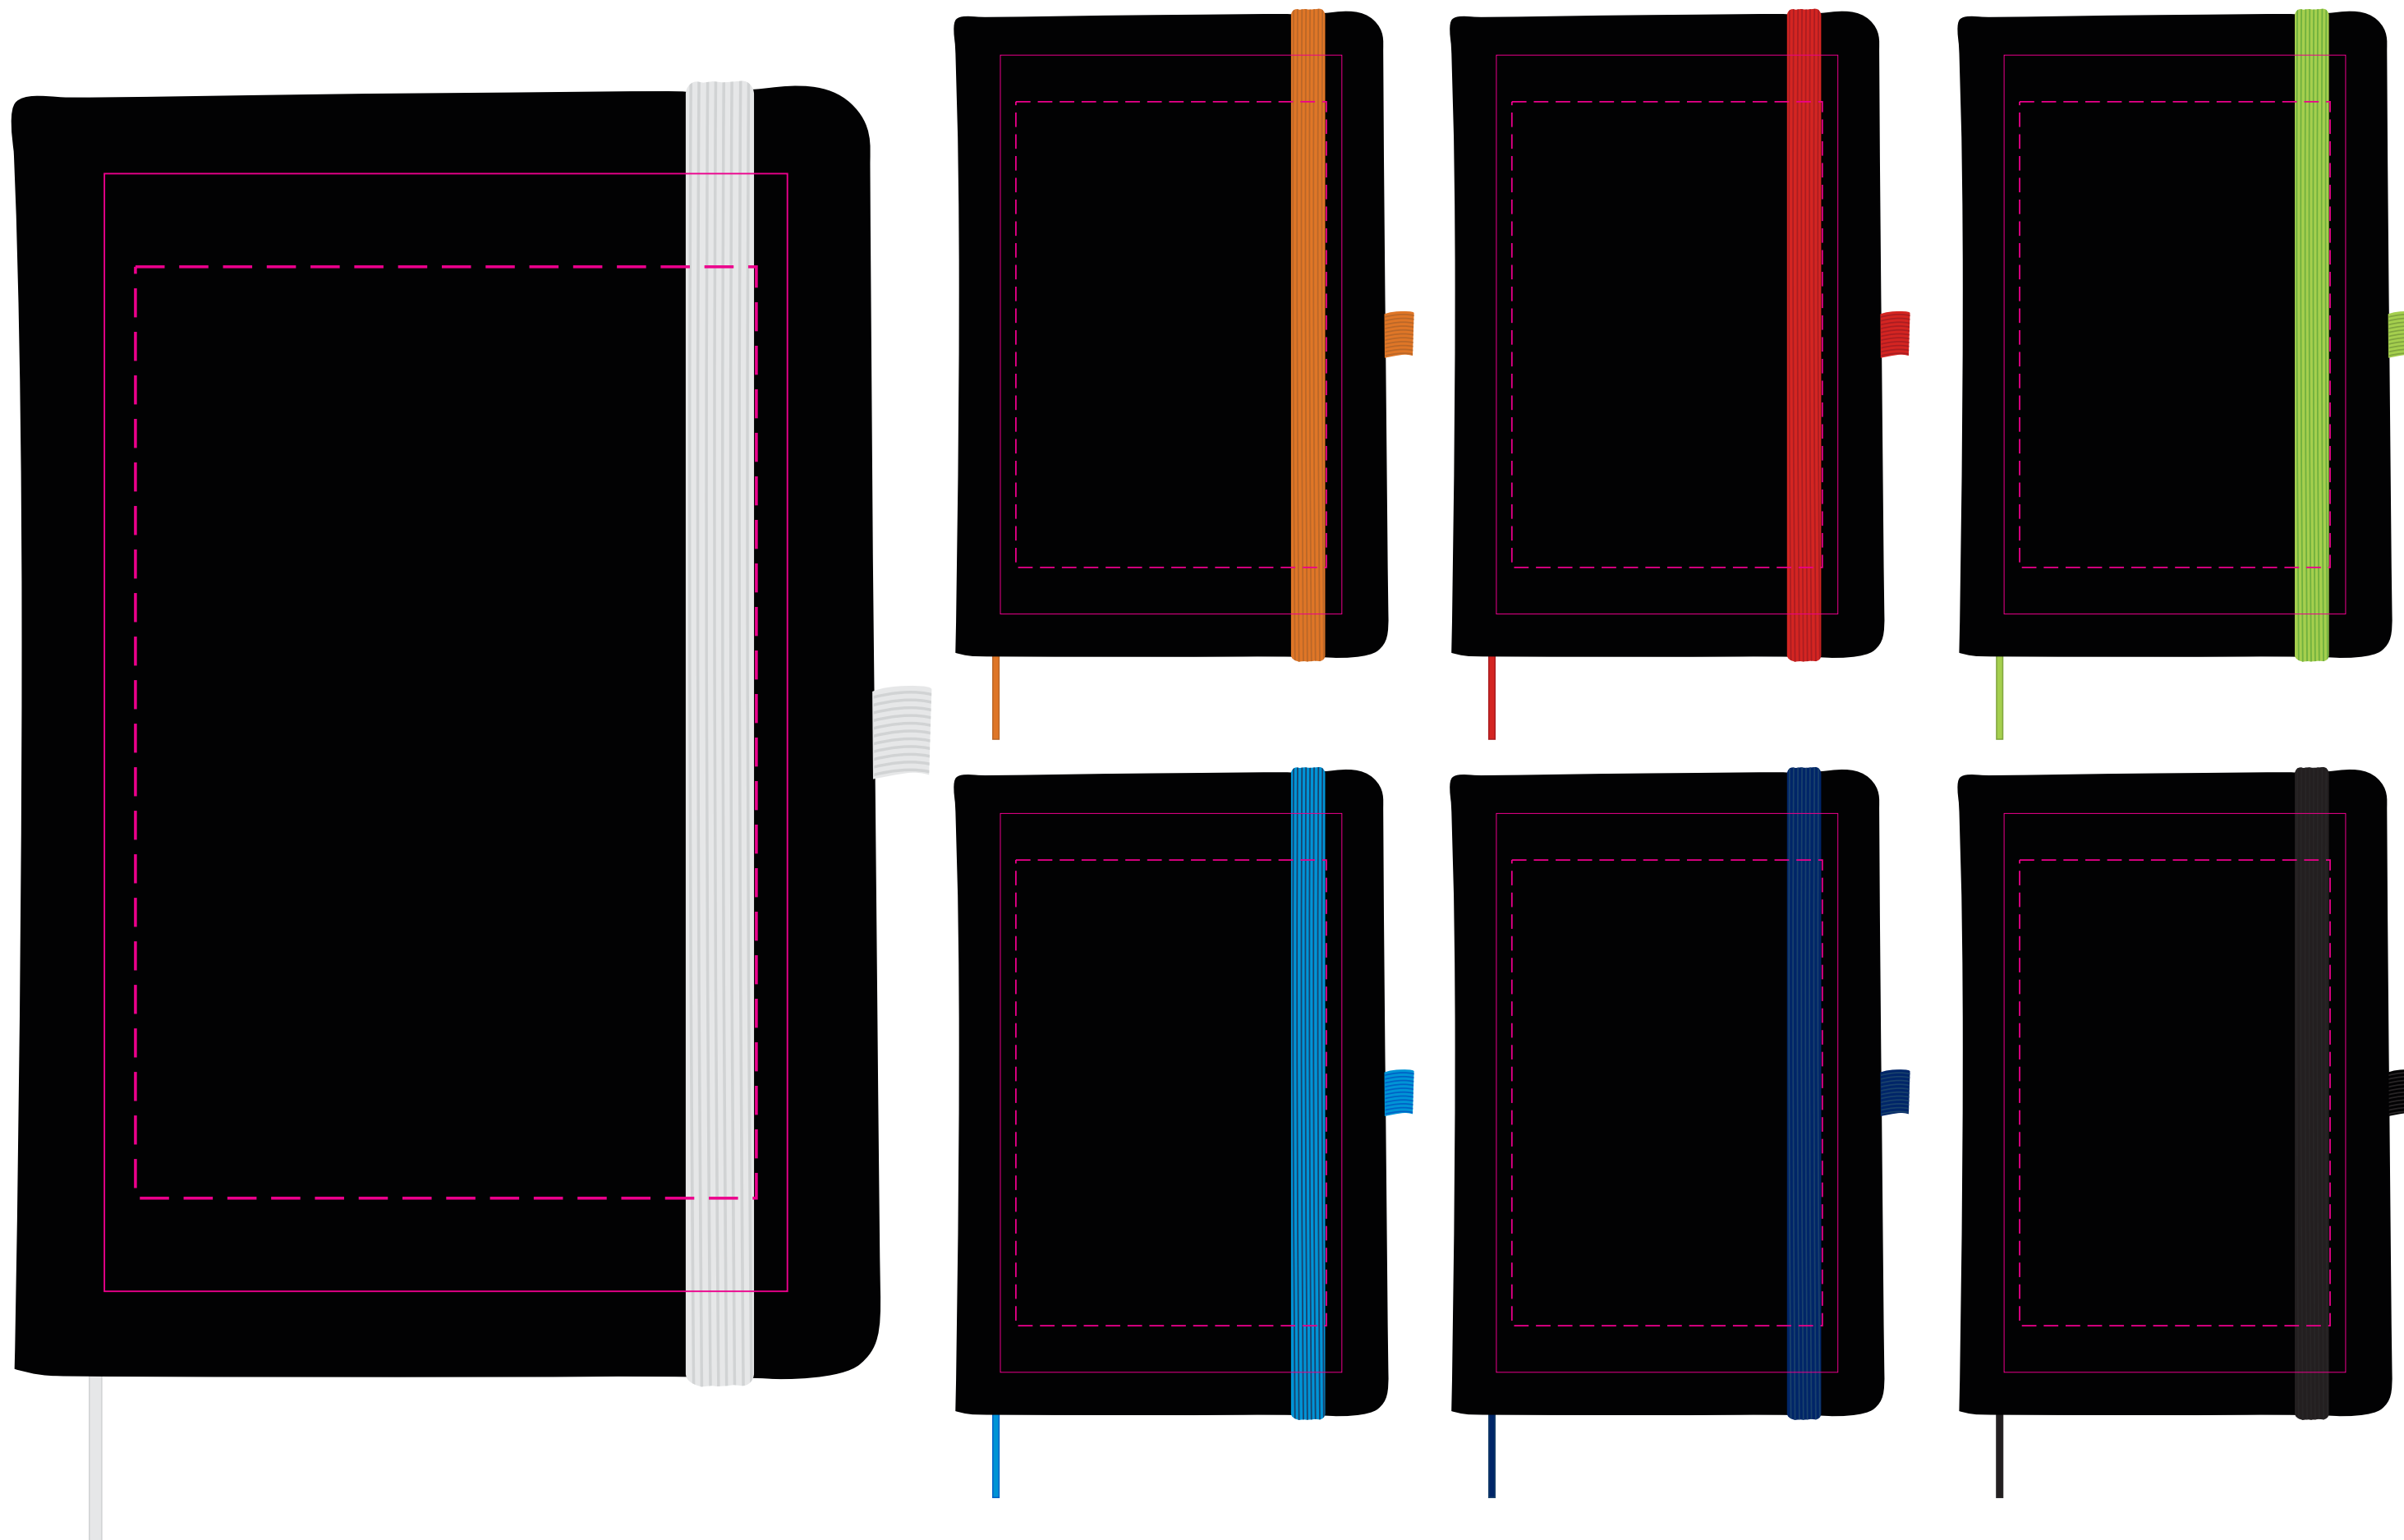

Showing at approx 20% of size

Showing at approx 50% of size

Screen Print
Print Area: 110mmL x 180mmH
Actual print size: xxmmL x xxmmH

Digital
Print Area: 100mmL x 150mmH
Actual print size: xxmmL x xxmmH

LL5089 - Venture Supreme A5 Notebook with Sleeve - Black cover with White, Orange, Red, Light Green, Light Blue, Dark Blue, Black Ribbon & Elastic Closure

Screen Print  PMS XXXc

CMYK Direct Digital 

CMYK Direct Digital 

Showing at approx 20% of size

Showing at approx 50% of size

Screen Print
Print Area: 110mmL x 180mmH
Actual print size: xxmmL x xxmmH

Digital
Print Area: 100mmL x 150mmH
Actual print size: xxmmL x xxmmH

1/3rd of Cover - Sleeve
Print Area: 45mmL x 440mmH
Actual print size: xxmmL x xxmmH

Finished print area - Screen Print 
Finished print area - Digital 

Max print area for copy & text 
Finished print area 
Folds 

Screen Print PMS XXXc

CMYK Direct Digital

CMYK Direct Digital

Showing at approx 50% of size

Back

Front

Overlap

Screen Print
Print Area: 110mmL x 180mmH
Actual print size: xxmmL x xxmmH