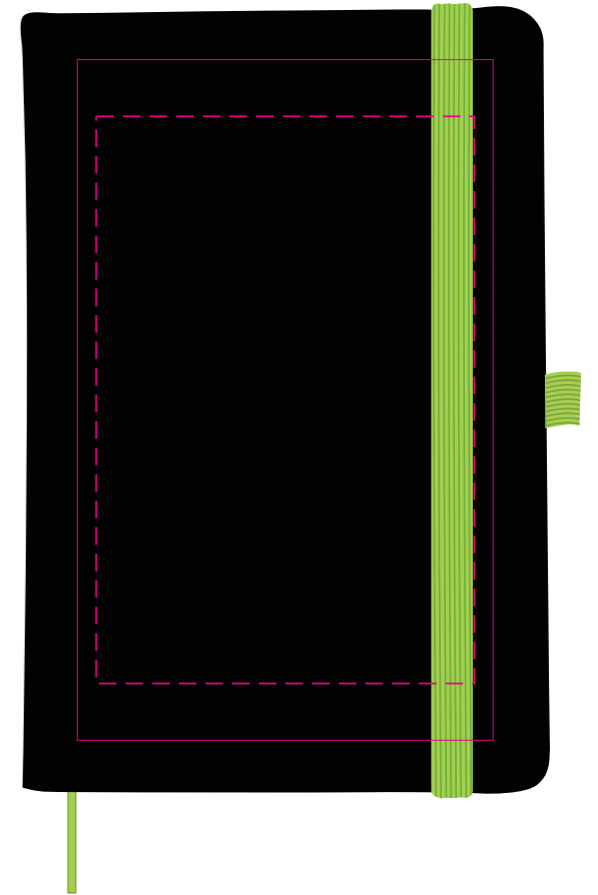

LL5089 - Venture Supreme A5 Notebook - Black cover with White, Orange, Red, Light Green, Light Blue, Dark Blue, Black Ribbon & Elastic Closure

Screen Print  PMS XXXc

CMYK Direct Digital 

Showing at approx 50% of size

Screen Print
Print Area: 110mmL x 180mmH
Actual print size: xxmmL x xxmmH

Digital
Print Area: 100mmL x 150mmH
Actual print size: xxmmL x xxmmH

Finished print area - Screen Print 

Finished print area - Digital 

Showing at approx 20% of size

Showing at approx 50% of size

Screen Print
Print Area: 110mmL x 180mmH
Actual print size: xxmmL x xxmmH

Digital
Print Area: 100mmL x 150mmH
Actual print size: xxmmL x xxmmH

LL5089 - Venture Supreme A5 Notebook with Sleeve - Black cover with White, Orange, Red, Light Green, Light Blue, Dark Blue, Black Ribbon & Elastic Closure

Screen Print  PMS XXXc

CMYK Direct Digital 

CMYK Direct Digital 

Showing at approx 20% of size

Showing at approx 50% of size

Screen Print
Print Area: 110mmL x 180mmH
Actual print size: xxmmL x xxmmH

Digital
Print Area: 100mmL x 150mmH
Actual print size: xxmmL x xxmmH