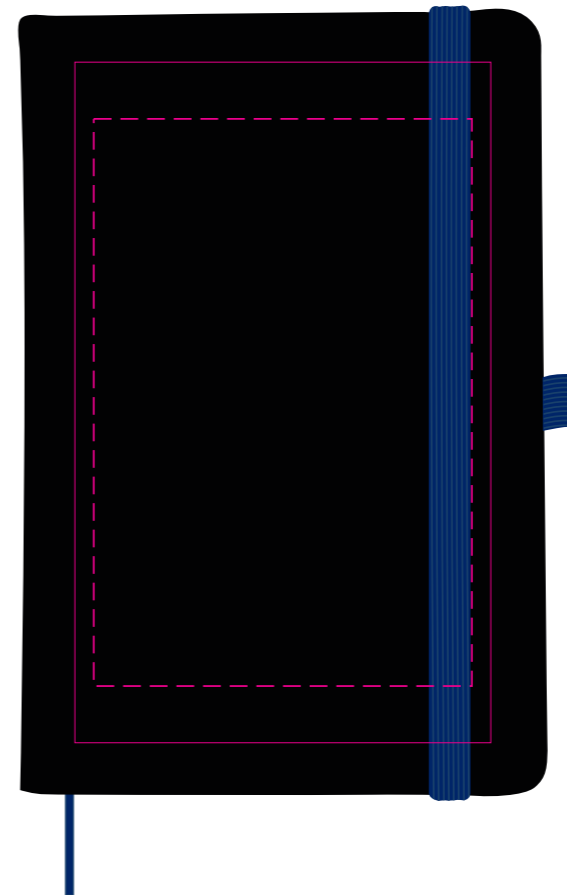

LL5089 - Venture Supreme A5 Notebook - Black cover with White, Orange, Red, Light Green, Light Blue, Dark Blue, Black Ribbon & Elastic Closure

Screen Print  PMS XXXc

CMYK Direct Digital 

Showing at approx 50% of size

Screen Print
Print Area: 110mmL x 180mmH
Actual print size: xxmmL x xxmmH

Digital
Print Area: 100mmL x 150mmH
Actual print size: xxmmL x xxmmH

Finished print area - Screen Print 

Finished print area - Digital 

Showing at approx 20% of size

Showing at approx 50% of size

Screen Print
Print Area: 110mmL x 180mmH
Actual print size: xxmmL x xxmmH

Digital
Print Area: 100mmL x 150mmH
Actual print size: xxmmL x xxmmH

LL5089 - Venture Supreme A5 Notebook with Sleeve - Black cover with White, Orange, Red, Light Green, Light Blue, Dark Blue, Black Ribbon & Elastic Closure

Screen Print  PMS XXXc

CMYK Direct Digital 

CMYK Direct Digital 

Showing at approx 20% of size

Showing at approx 50% of size

Screen Print
Print Area: 110mmL x 180mmH
Actual print size: xxmmL x xxmmH

Digital
Print Area: 100mmL x 150mmH
Actual print size: xxmmL x xxmmH