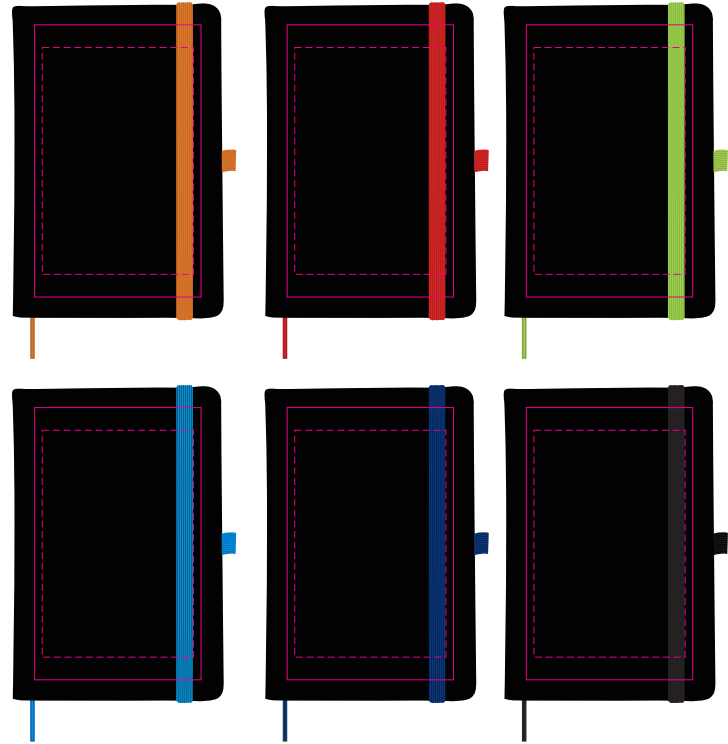

LL5089 - Venture Supreme A5 Notebook - Black cover with White, Orange, Red, Light Green, Light Blue, Dark Blue, Black Ribbon & Elastic Closure

Screen Print  PMS XXXc

CMYK Direct Digital 

Showing at approx 50% of size

Screen Print
Print Area: 110mmL x 180mmH
Actual print size: xxmmL x xxmmH

Digital
Print Area: 100mmL x 150mmH
Actual print size: xxmmL x xxmmH

Finished print area - Screen Print 

Finished print area - Digital 

Showing at approx 20% of size

Showing at approx 50% of size

Screen Print
Print Area: 110mmL x 180mmH
Actual print size: xxmmL x xxmmH

Digital
Print Area: 100mmL x 150mmH
Actual print size: xxmmL x xxmmH

LL5089 - Venture Supreme A5 Notebook with Sleeve - Black cover with White, Orange, Red, Light Green, Light Blue, Dark Blue, Black Ribbon & Elastic Closure

Screen Print  PMS XXXc

CMYK Direct Digital 

CMYK Direct Digital 

Showing at approx 20% of size

Showing at approx 50% of size

Screen Print
Print Area: 110mmL x 180mmH
Actual print size: xxmmL x xxmmH

Digital
Print Area: 100mmL x 150mmH
Actual print size: xxmmL x xxmmH