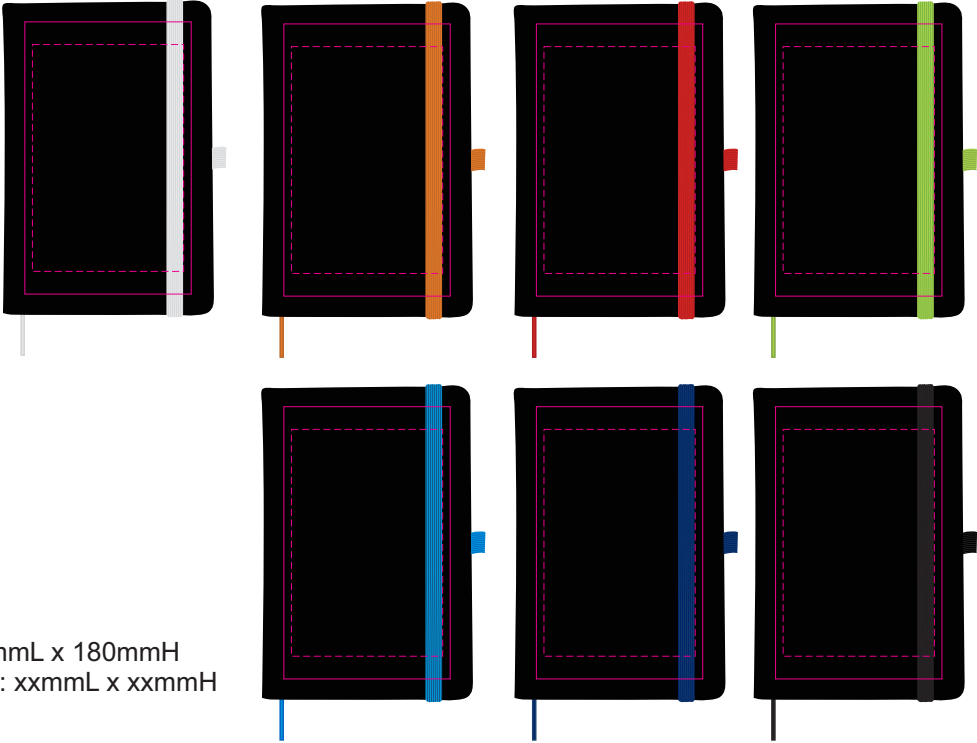

Screen Print
Print Area: 110mmL x 180mmH
Actual print size: xxmmL x xxmmH

Digital
Print Area: 100mmL x 150mmH
Actual print size: xxmmL x xxmmH

Finished print area - Screen Print 

Finished print area - Digital 

Showing at approx 20% of size

Showing at approx 50% of size

Screen Print
Print Area: 110mmL x 180mmH
Actual print size: xxmmL x xxmmH

Digital
Print Area: 100mmL x 150mmH
Actual print size: xxmmL x xxmmH

LL5089 - Venture Supreme A5 Notebook with Sleeve - Black cover with White, Orange, Red, Light Green, Light Blue, Dark Blue, Black Ribbon & Elastic Closure

Screen Print  PMS XXXc

CMYK Direct Digital 

CMYK Direct Digital 

Showing at approx 20% of size

Showing at approx 50% of size

Screen Print
Print Area: 110mmL x 180mmH
Actual print size: xxmmL x xxmmH

Digital
Print Area: 100mmL x 150mmH
Actual print size: xxmmL x xxmmH

Screen Print PMS XXXc

CMYK Direct Digital

CMYK Direct Digital

Showing at approx 50% of size

Back

Front

Overlap

Screen Print
Print Area: 110mmL x 180mmH
Actual print size: xxmmL x xxmmH