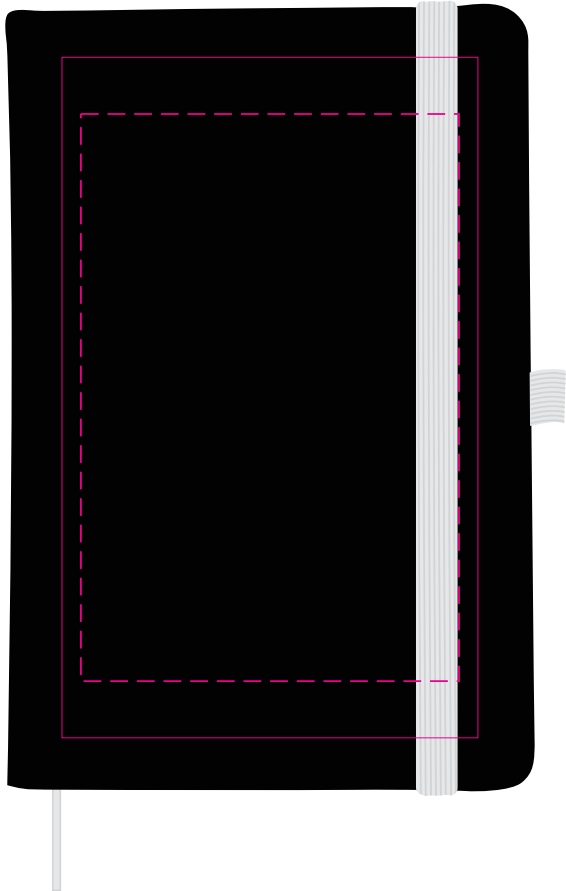

LL5089 - Venture Supreme A5 Notebook - Black cover with White, Orange, Red, Light Green, Light Blue, Dark Blue, Black Ribbon & Elastic Closure

Screen Print  PMS XXXc

CMYK Direct Digital 

Showing at approx 50% of size

Screen Print
Print Area: 110mmL x 180mmH
Actual print size: xxmmL x xxmmH

Digital
Print Area: 100mmL x 150mmH
Actual print size: xxmmL x xxmmH

Finished print area - Screen Print 

Finished print area - Digital 

Showing at approx 20% of size

Showing at approx 50% of size

Screen Print
Print Area: 110mmL x 180mmH
Actual print size: xxmmL x xxmmH

Digital
Print Area: 100mmL x 150mmH
Actual print size: xxmmL x xxmmH

LL5089 - Venture Supreme A5 Notebook with Sleeve - Black cover with White, Orange, Red, Light Green, Light Blue, Dark Blue, Black Ribbon & Elastic Closure

Screen Print  PMS XXXc

CMYK Direct Digital 

CMYK Direct Digital 

Showing at approx 20% of size

Showing at approx 50% of size

Screen Print
Print Area: 110mmL x 180mmH
Actual print size: xxmmL x xxmmH

Digital
Print Area: 100mmL x 150mmH
Actual print size: xxmmL x xxmmH