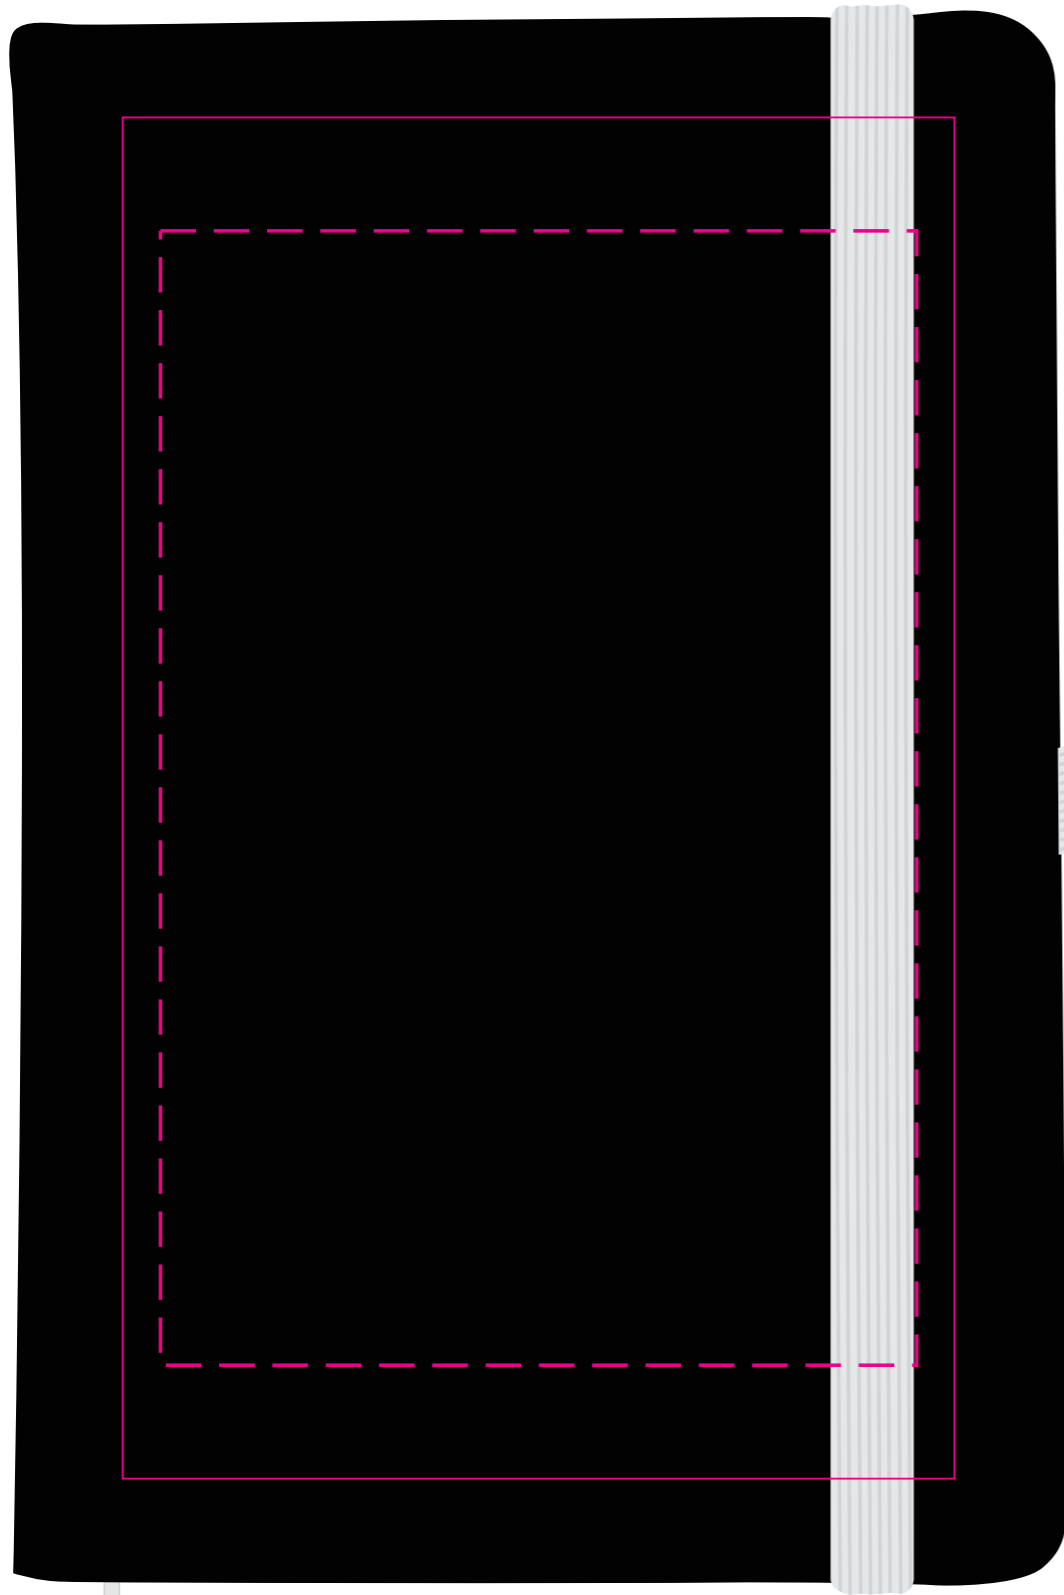

Screen Print
Print Area: 110mmL x 180mmH
Actual print size: xxmmL x xxmmH

Digital
Print Area: 100mmL x 150mmH
Actual print size: xxmmL x xxmmH

Finished print area - Screen Print 

Finished print area - Digital 

Showing at approx 20% of size

Showing at approx 50% of size

Screen Print
Print Area: 110mmL x 180mmH
Actual print size: xxmmL x xxmmH

Digital
Print Area: 100mmL x 150mmH
Actual print size: xxmmL x xxmmH

LL5089 - Venture Supreme A5 Notebook with Sleeve - Black cover with White, Orange, Red, Light Green, Light Blue, Dark Blue, Black Ribbon & Elastic Closure

Screen Print  PMS XXXc

CMYK Direct Digital 

CMYK Direct Digital 

Showing at approx 20% of size

Showing at approx 50% of size

Screen Print
Print Area: 110mmL x 180mmH
Actual print size: xxmmL x xxmmH

Digital
Print Area: 100mmL x 150mmH
Actual print size: xxmmL x xxmmH

Screen Print PMS XXXc

CMYK Direct Digital

CMYK Direct Digital

Showing at approx 50% of size

Back

Front

Overlap

Screen Print
Print Area: 110mmL x 180mmH
Actual print size: xxmmL x xxmmH