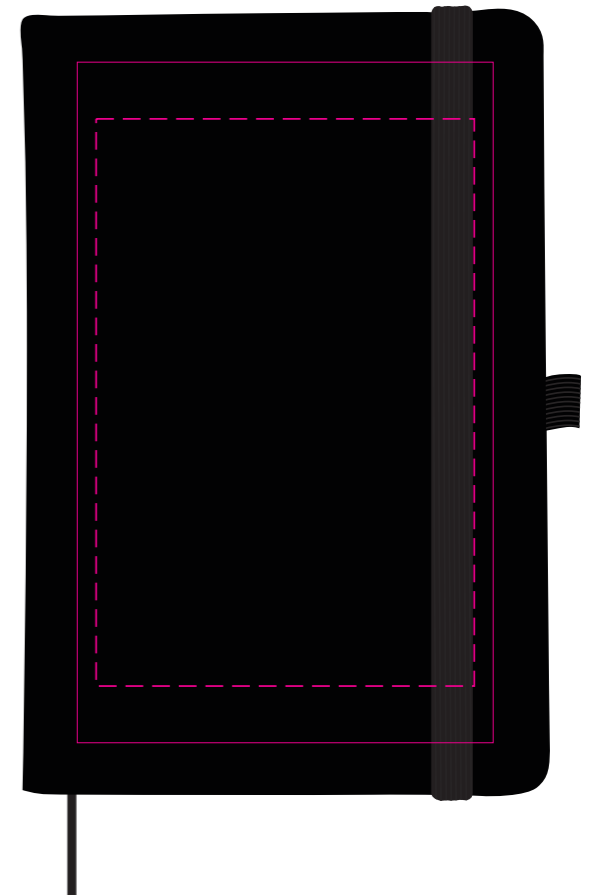

LL5089 - Venture Supreme A5 Notebook - Black cover with White, Orange, Red, Light Green, Light Blue, Dark Blue, Black Ribbon & Elastic Closure

Screen Print  PMS XXXc

CMYK Direct Digital 

Showing at approx 50% of size

Screen Print
Print Area: 110mmL x 180mmH
Actual print size: xxmmL x xxmmH

Digital
Print Area: 100mmL x 150mmH
Actual print size: xxmmL x xxmmH

Finished print area - Screen Print 

Finished print area - Digital 

Showing at approx 20% of size

Showing at approx 50% of size

Screen Print
Print Area: 110mmL x 180mmH
Actual print size: xxmmL x xxmmH

Digital
Print Area: 100mmL x 150mmH
Actual print size: xxmmL x xxmmH

LL5089 - Venture Supreme A5 Notebook with Sleeve - Black cover with White, Orange, Red, Light Green, Light Blue, Dark Blue, Black Ribbon & Elastic Closure

Screen Print  PMS XXXc

CMYK Direct Digital 

CMYK Direct Digital 

Showing at approx 20% of size

Showing at approx 50% of size

Screen Print
Print Area: 110mmL x 180mmH
Actual print size: xxmmL x xxmmH

Digital
Print Area: 100mmL x 150mmH
Actual print size: xxmmL x xxmmH