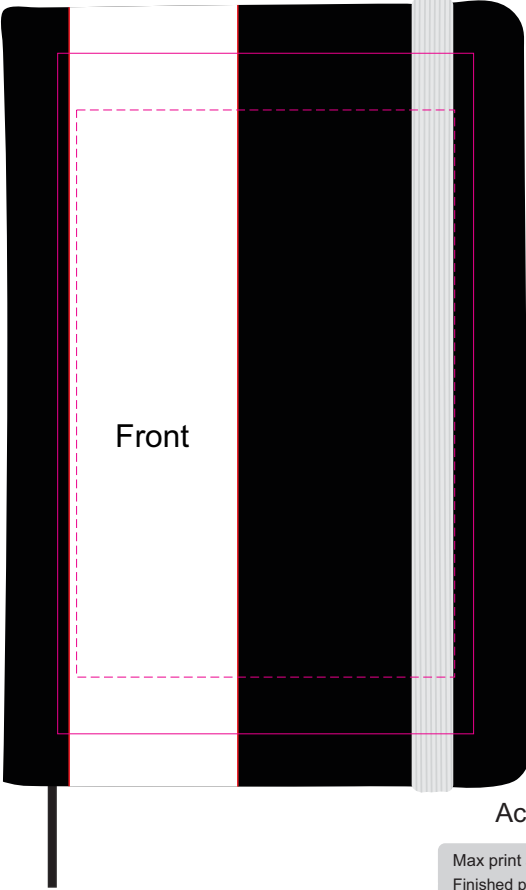

Showing at approx 20% of size

Showing at approx 50% of size

Screen Print
Print Area: 110mmL x 180mmH
Actual print size: xxmmL x xxmmH

Digital
Print Area: 100mmL x 150mmH
Actual print size: xxmmL x xxmmH

LL5089 - Venture Supreme A5 Notebook with Sleeve - Black cover with White, Orange, Red, Light Green, Light Blue, Dark Blue, Black Ribbon & Elastic Closure

Screen Print  PMS XXXc

CMYK Direct Digital 

CMYK Direct Digital 

Showing at approx 20% of size

Showing at approx 50% of size

Screen Print
Print Area: 110mmL x 180mmH
Actual print size: xxmmL x xxmmH

Digital
Print Area: 100mmL x 150mmH
Actual print size: xxmmL x xxmmH

1/3rd of Cover - Sleeve
Print Area: 45mmL x 440mmH
Actual print size: xxmmL x xxmmH

Finished print area - Screen Print 
Finished print area - Digital 

Max print area for copy & text 
Finished print area 
Folds 

Screen Print PMS XXXc

CMYK Direct Digital

CMYK Direct Digital

Showing at approx 50% of size

Back

Front

Overlap

Screen Print
Print Area: 110mmL x 180mmH
Actual print size: xxmmL x xxmmH