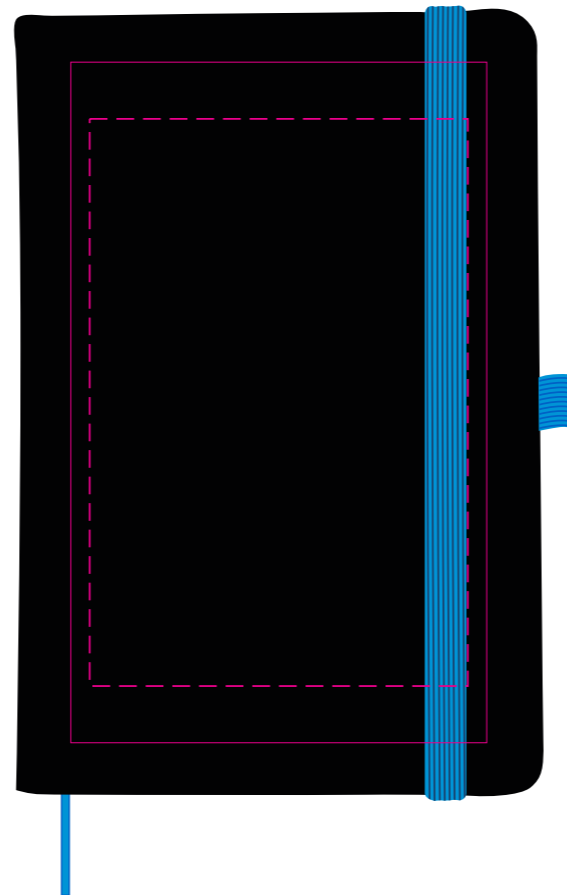

LL5089 - Venture Supreme A5 Notebook - Black cover with White, Orange, Red, Light Green, Light Blue, Dark Blue, Black Ribbon & Elastic Closure

Screen Print  PMS XXXc

CMYK Direct Digital 

Showing at approx 50% of size

Screen Print
Print Area: 110mmL x 180mmH
Actual print size: xxmmL x xxmmH

Digital
Print Area: 100mmL x 150mmH
Actual print size: xxmmL x xxmmH

Finished print area - Screen Print 

Finished print area - Digital 

Showing at approx 20% of size

Showing at approx 50% of size

Screen Print
Print Area: 110mmL x 180mmH
Actual print size: xxmmL x xxmmH

Digital
Print Area: 100mmL x 150mmH
Actual print size: xxmmL x xxmmH

LL5089 - Venture Supreme A5 Notebook with Sleeve - Black cover with White, Orange, Red, Light Green, Light Blue, Dark Blue, Black Ribbon & Elastic Closure

Screen Print  PMS XXXc

CMYK Direct Digital 

CMYK Direct Digital 

Showing at approx 20% of size

Showing at approx 50% of size

Screen Print
Print Area: 110mmL x 180mmH
Actual print size: xxmmL x xxmmH

Digital
Print Area: 100mmL x 150mmH
Actual print size: xxmmL x xxmmH