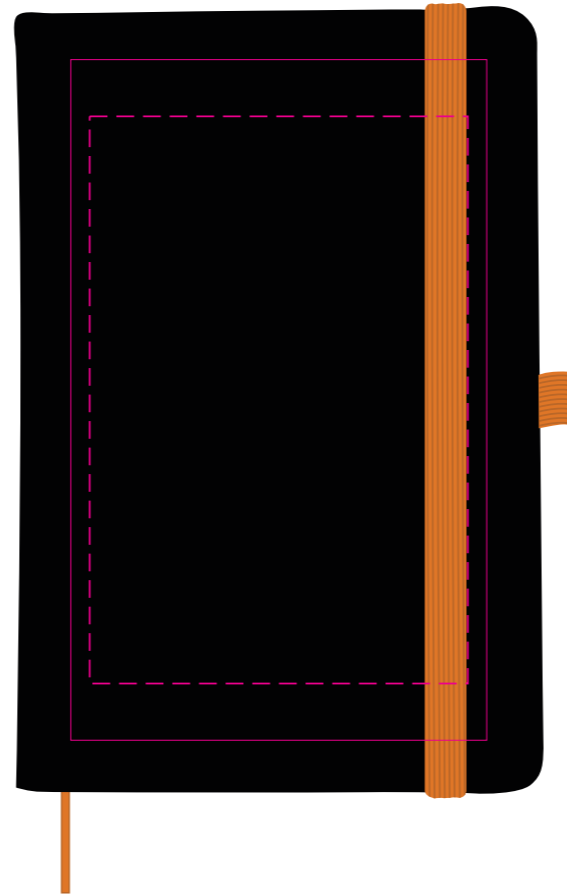

LL5089 - Venture Supreme A5 Notebook - Black cover with White, Orange, Red, Light Green, Light Blue, Dark Blue, Black Ribbon & Elastic Closure

Screen Print  PMS XXXc

CMYK Direct Digital 

Showing at approx 50% of size

Screen Print
Print Area: 110mmL x 180mmH
Actual print size: xxmmL x xxmmH

Digital
Print Area: 100mmL x 150mmH
Actual print size: xxmmL x xxmmH

Finished print area - Screen Print 

Finished print area - Digital 

Showing at approx 20% of size

Showing at approx 50% of size

Screen Print
Print Area: 110mmL x 180mmH
Actual print size: xxmmL x xxmmH

Digital
Print Area: 100mmL x 150mmH
Actual print size: xxmmL x xxmmH

LL5089 - Venture Supreme A5 Notebook with Sleeve - Black cover with White, Orange, Red, Light Green, Light Blue, Dark Blue, Black Ribbon & Elastic Closure

Screen Print  PMS XXXc

CMYK Direct Digital 

CMYK Direct Digital 

Showing at approx 20% of size

Showing at approx 50% of size

Screen Print
Print Area: 110mmL x 180mmH
Actual print size: xxmmL x xxmmH

Digital
Print Area: 100mmL x 150mmH
Actual print size: xxmmL x xxmmH