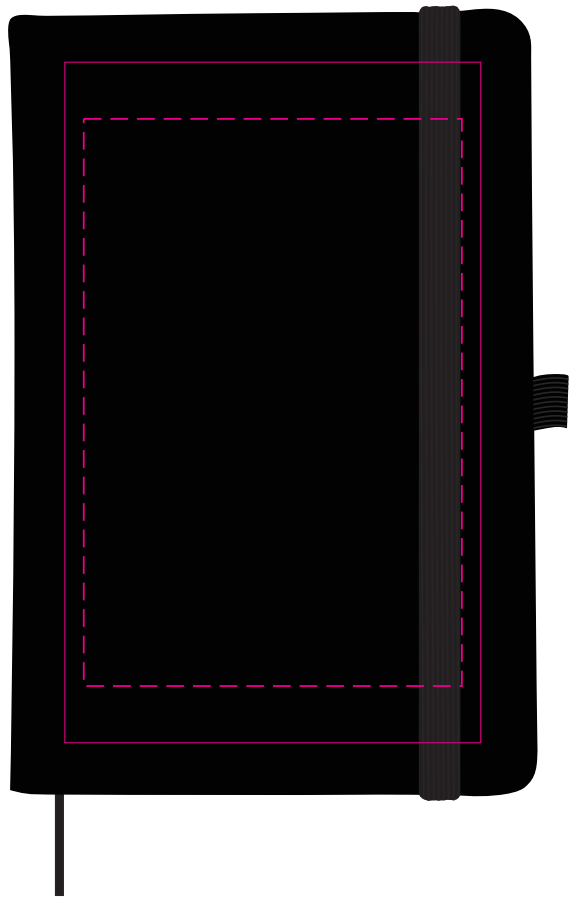

**LL5089 - Venture Supreme A5 Notebook** - Black cover with Black, Dark Blue, Light Blue, Green, Red, Orange, White Ribbon & Elastic Closure

Screen Print  PMS XXXc

Digital 

Showing at approx 50% of size

Showing at approx 25% of size

**Screen Print**  
Print Area: 110mmL x 180mmH  
Actual print size: xxmmL x xxmmH

**Digital**  
Print Area: 100mmL x 150mmH  
Actual print size: xxmmL x xxmmH

Finished print area - Screen Print   
Finished print area - Digital 

Screen Print

PMS  
XXXc

Digital

Showing at approx 50% of size

**Screen Print**

Print Area: 110mmL x 180mmH  
Actual print size: xxmmL x xxmmH

**Digital**

Print Area: 100mmL x 150mmH  
Actual print size: xxmmL x xxmmH

Finished print area - Screen Print  
Finished print area - Digital

**LL5089 - Venture Supreme A5 Notebook - Black cover with Black, Dark Blue, Light Blue, Green, Red, Orange, White Ribbon & Elastic Closure**