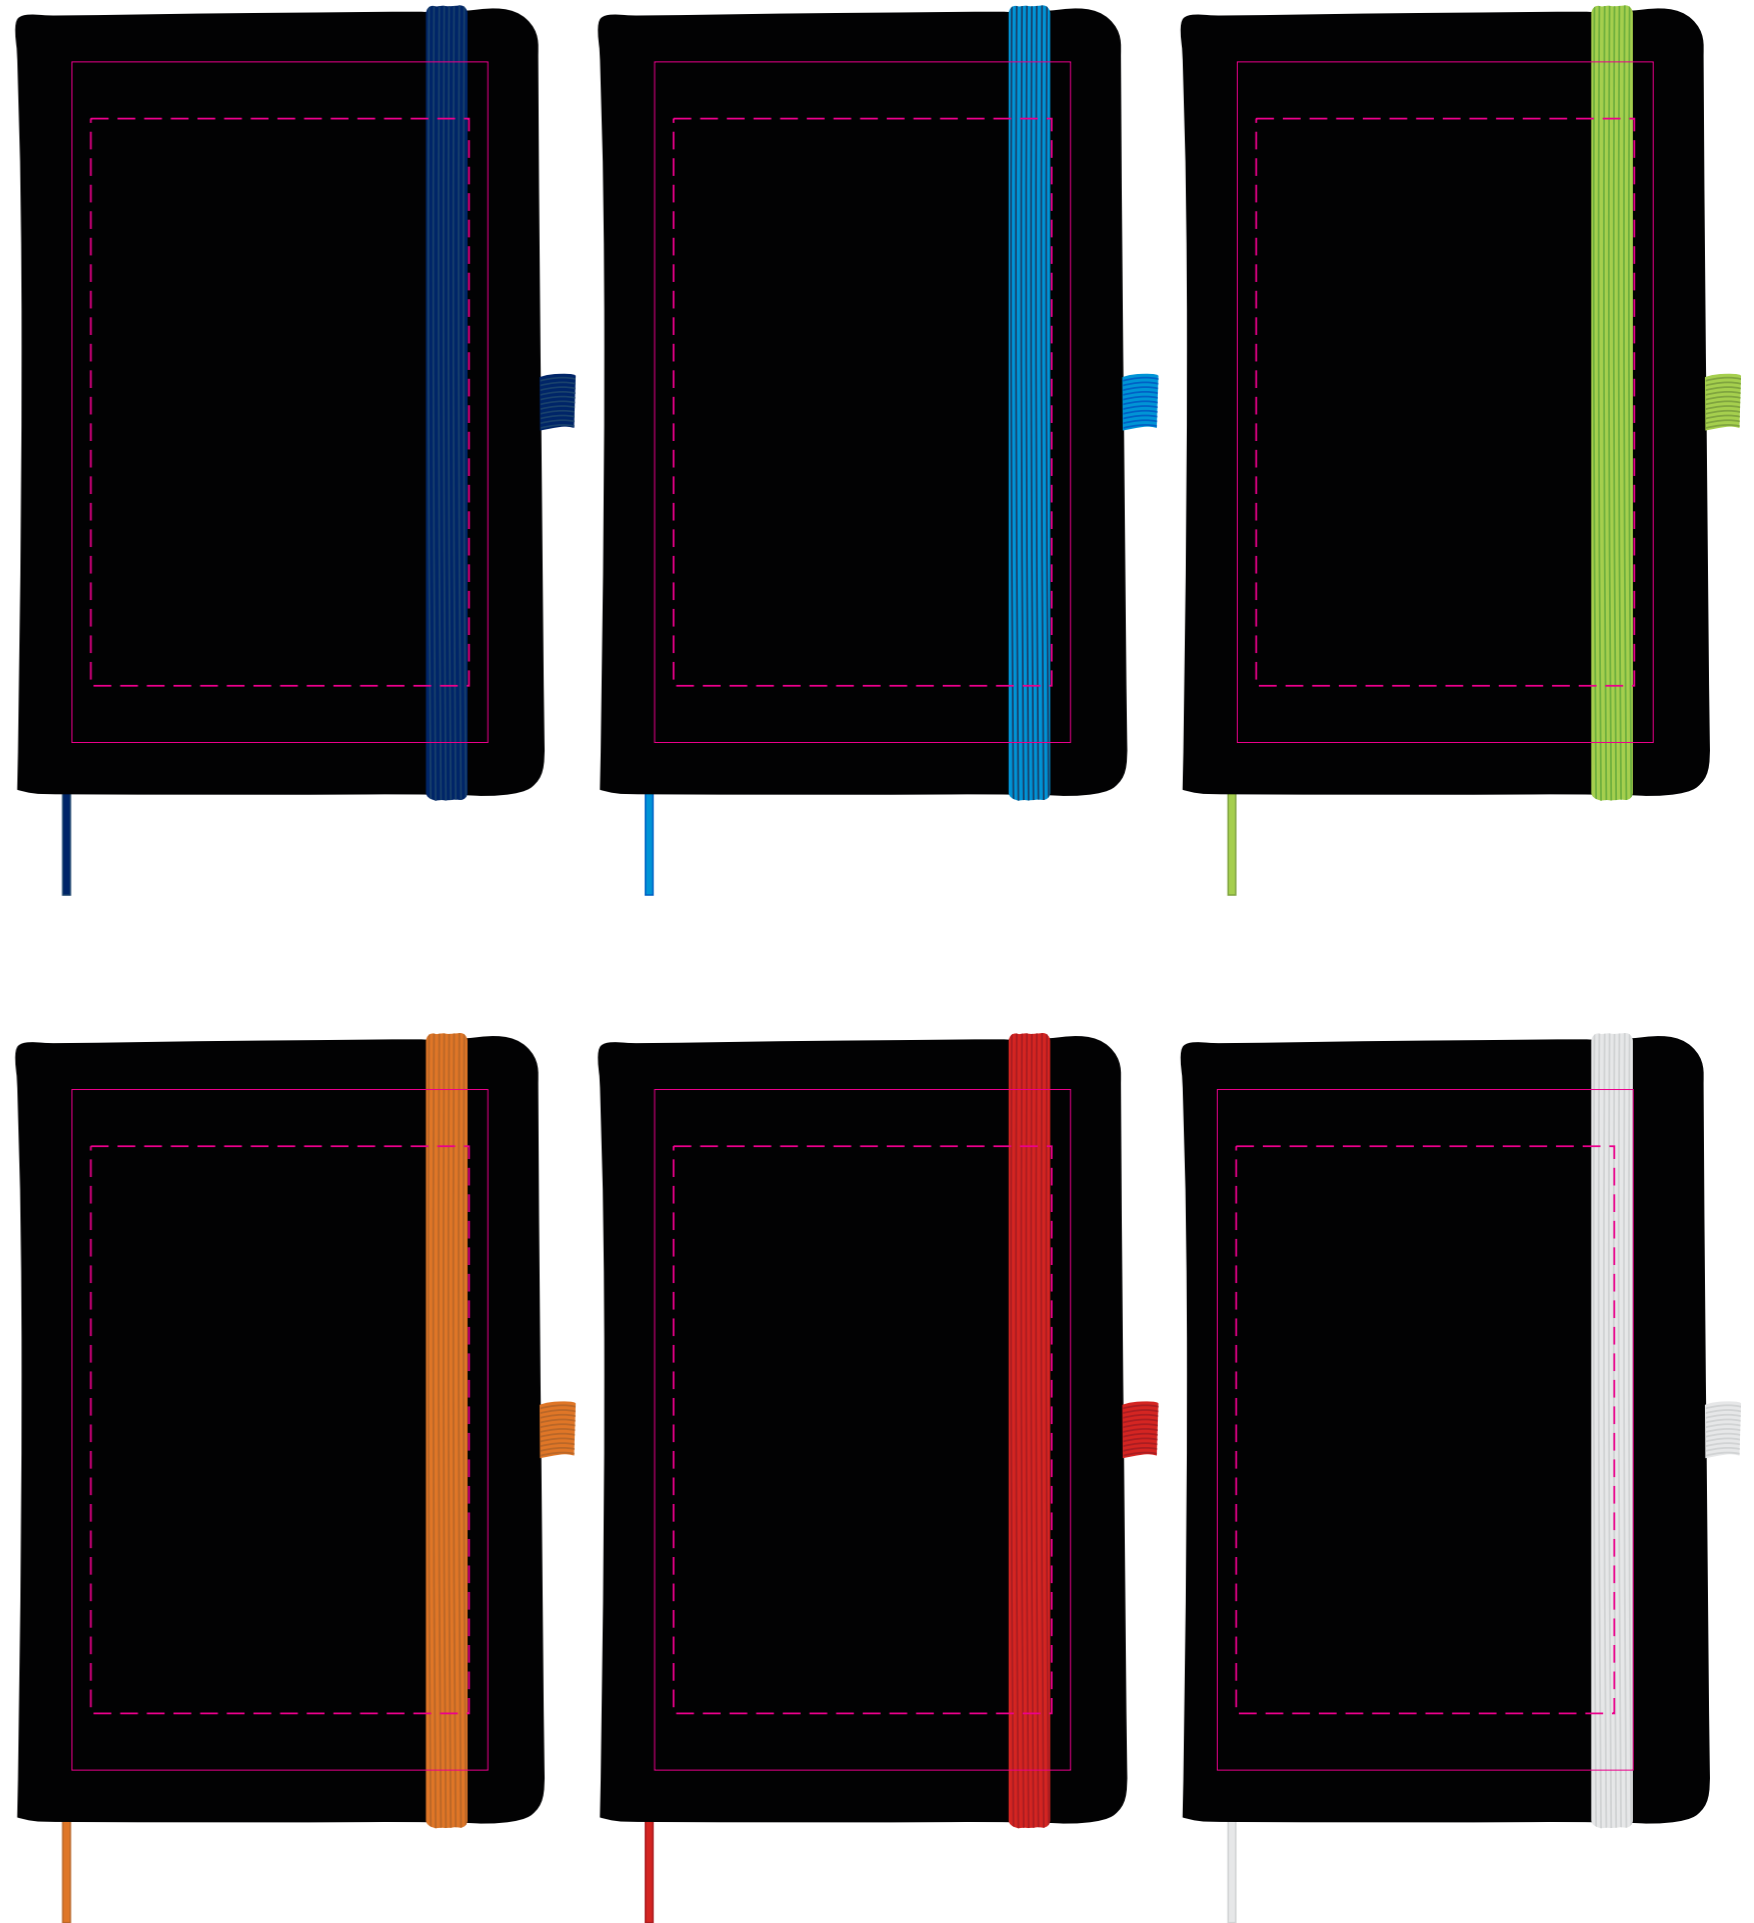

Screen Print

PMS  
XXXc

Digital

Showing at approx 50% of size

**Screen Print**

Print Area: 110mmL x 180mmH  
Actual print size: xxmmL x xxmmH

**Digital**

Print Area: 100mmL x 150mmH  
Actual print size: xxmmL x xxmmH

Finished print area - Screen Print  
Finished print area - Digital

**LL5089 - Venture Supreme A5 Notebook - Black cover with Black, Dark Blue, Light Blue, Green, Red, Orange, White Ribbon & Elastic Closure**

Screen Print  PMS XXXc

Digital  CMYK

Digital  CMYK

Showing at approx 20% of size

Showing at approx 50% of size

**Screen Print**  
Print Area: 110mmL x 180mmH  
Actual print size: xxmmL x xxmmH

**Digital**  
Print Area: 100mmL x 150mmH  
Actual print size: xxmmL x xxmmH

Finished print area - Screen Print (solid line)  
Finished print area - Digital (dashed line)

**1/3rd of Cover - Sleeve**  
Print Area: 45mmL x 439mmH  
Actual print size: xxmmL x xxmmH

Max print area for copy & text (grey area)  
Finished print area (solid line)  
Folds (yellow line)