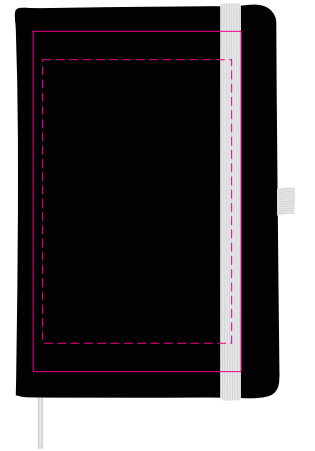

**LL5089 - Venture Supreme A5 Notebook** - Black cover with Black, Dark Blue, Light Blue, Green, Red, Orange, White Ribbon & Elastic Closure

Screen Print  PMS XXXc

Digital 

Showing at approx 50% of size

Showing at approx 25% of size

**Screen Print**  
Print Area: 110mmL x 180mmH  
Actual print size: xxmmL x xxmmH

**Digital**  
Print Area: 100mmL x 150mmH  
Actual print size: xxmmL x xxmmH

Finished print area - Screen Print   
Finished print area - Digital 

Screen Print

PMS  
XXXc

Digital

Showing at approx 50% of size

**Screen Print**

Print Area: 110mmL x 180mmH  
Actual print size: xxmmL x xxmmH

**Digital**

Print Area: 100mmL x 150mmH  
Actual print size: xxmmL x xxmmH

Screen Print 

Digital 

Digital 

Showing at approx 50% of size

**Screen Print**  
Print Area: 110mmL x 180mmH  
Actual print size: xxmmL x xxmmH

**Digital**  
Print Area: 100mmL x 150mmH  
Actual print size: xxmmL x xxmmH