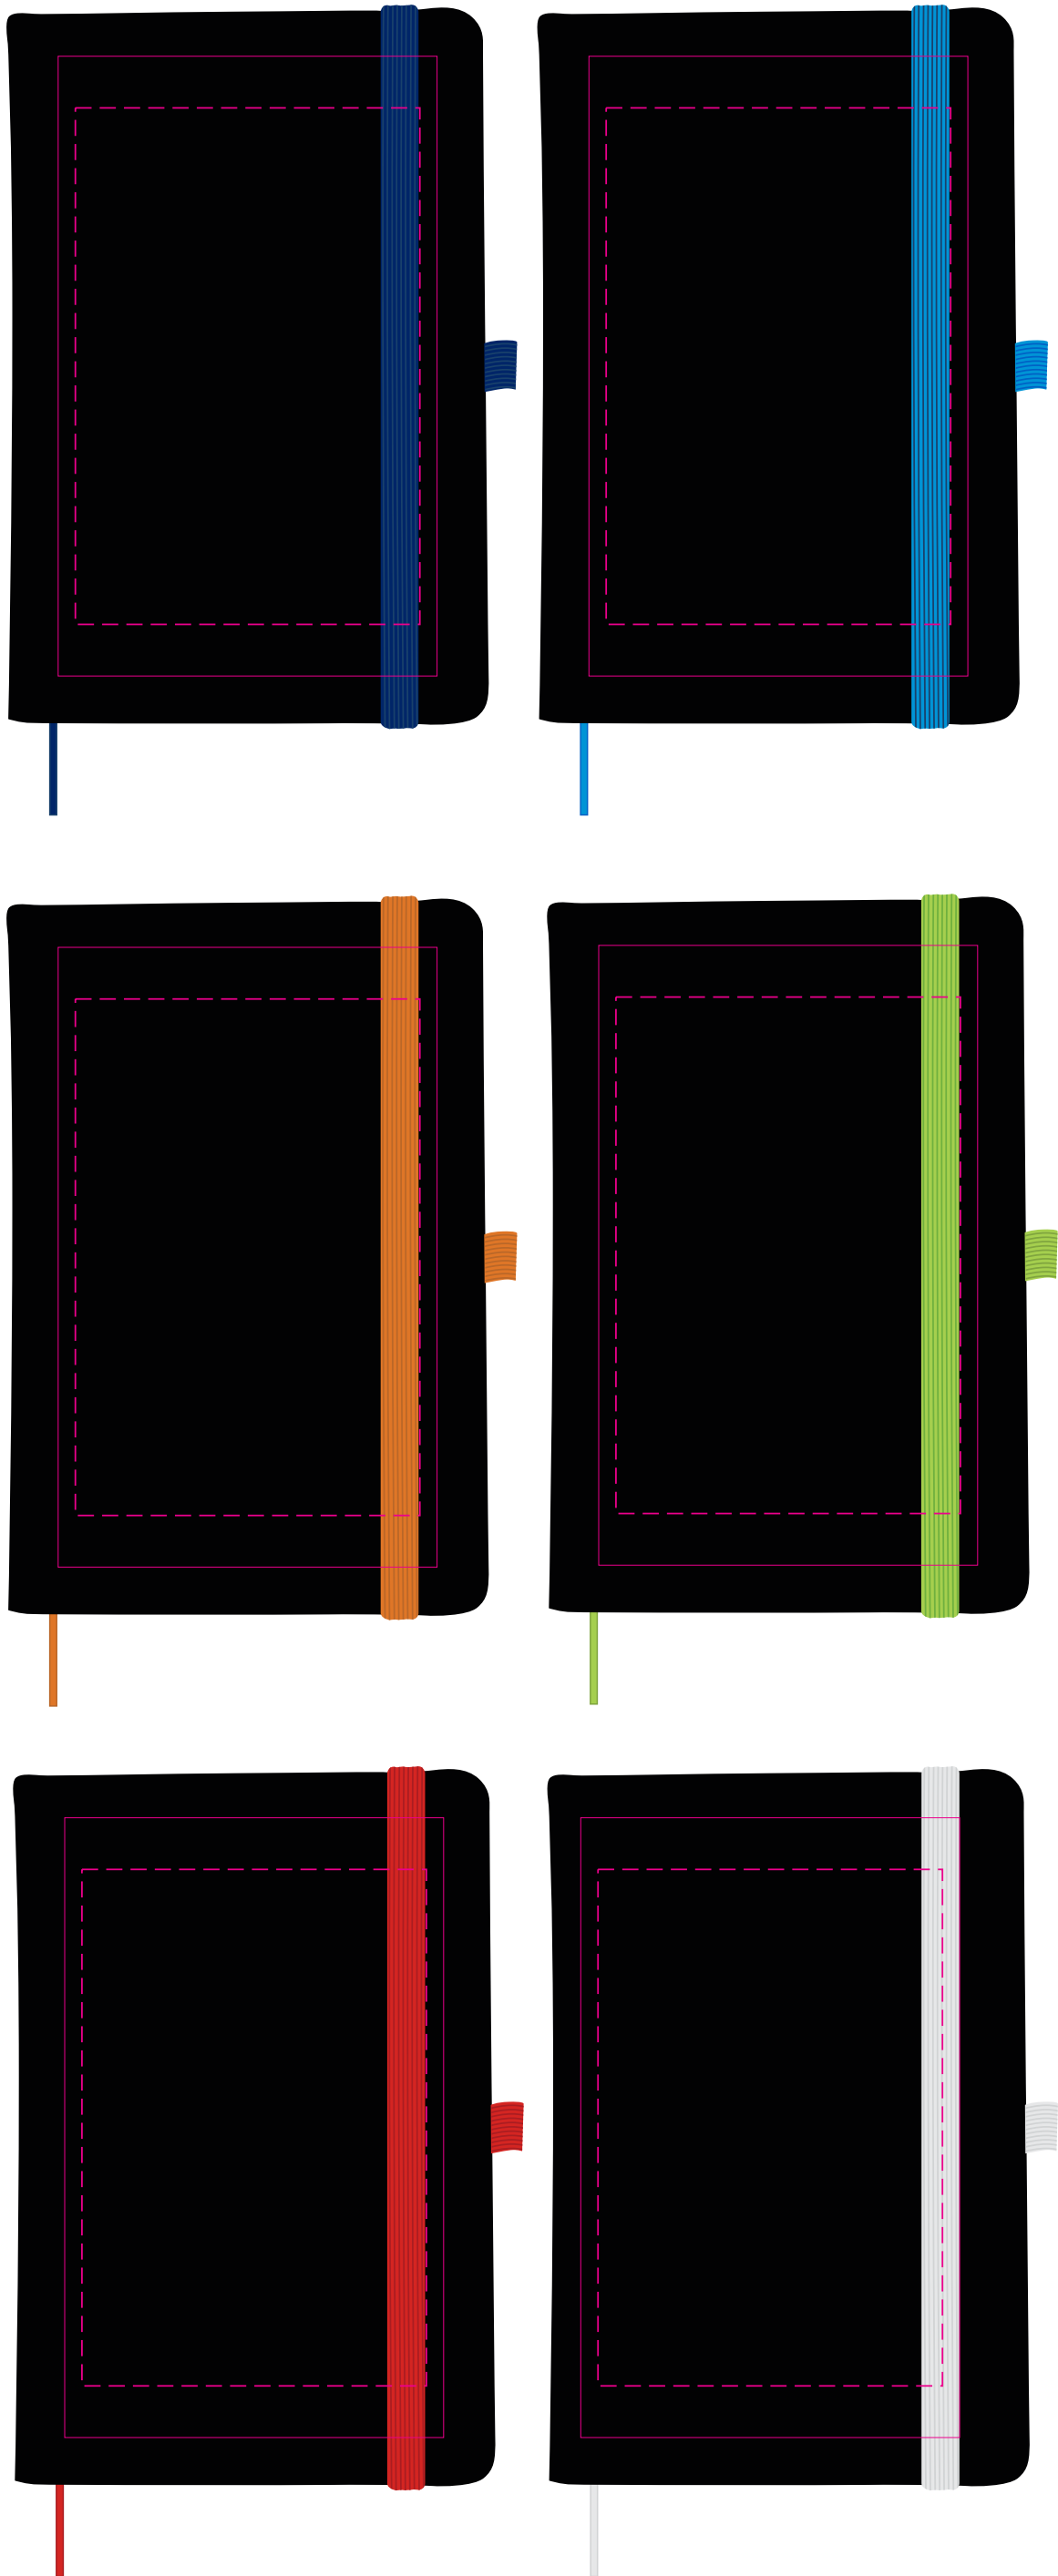

**Screen Print**  
Print Area: 110mmL x 180mmH  
Actual print size: xxmmL x xxmmH

**Digital**  
Print Area: 100mmL x 150mmH  
Actual print size: xxmmL x xxmmH

Finished print area - Screen Print   
Finished print area - Digital 

Screen Print  PMS XXXc

Digital  CMYK

Digital  CMYK

Showing at approx 20% of size

Showing at approx 50% of size

**Screen Print**  
Print Area: 110mmL x 180mmH  
Actual print size: xxmmL x xxmmH

**Digital**  
Print Area: 100mmL x 150mmH  
Actual print size: xxmmL x xxmmH

Finished print area - Screen Print (solid line)  
Finished print area - Digital (dashed line)

**1/3rd of Cover - Sleeve**  
Print Area: 45mmL x 439mmH  
Actual print size: xxmmL x xxmmH

Max print area for copy & text (grey area)  
Finished print area (solid line)  
Folds (yellow line)

Screen Print 

Digital 

Digital 

Showing at approx 50% of size

**Screen Print**  
Print Area: 110mmL x 180mmH  
Actual print size: xxmmL x xxmmH

**Digital**  
Print Area: 100mmL x 150mmH  
Actual print size: xxmmL x xxmmH