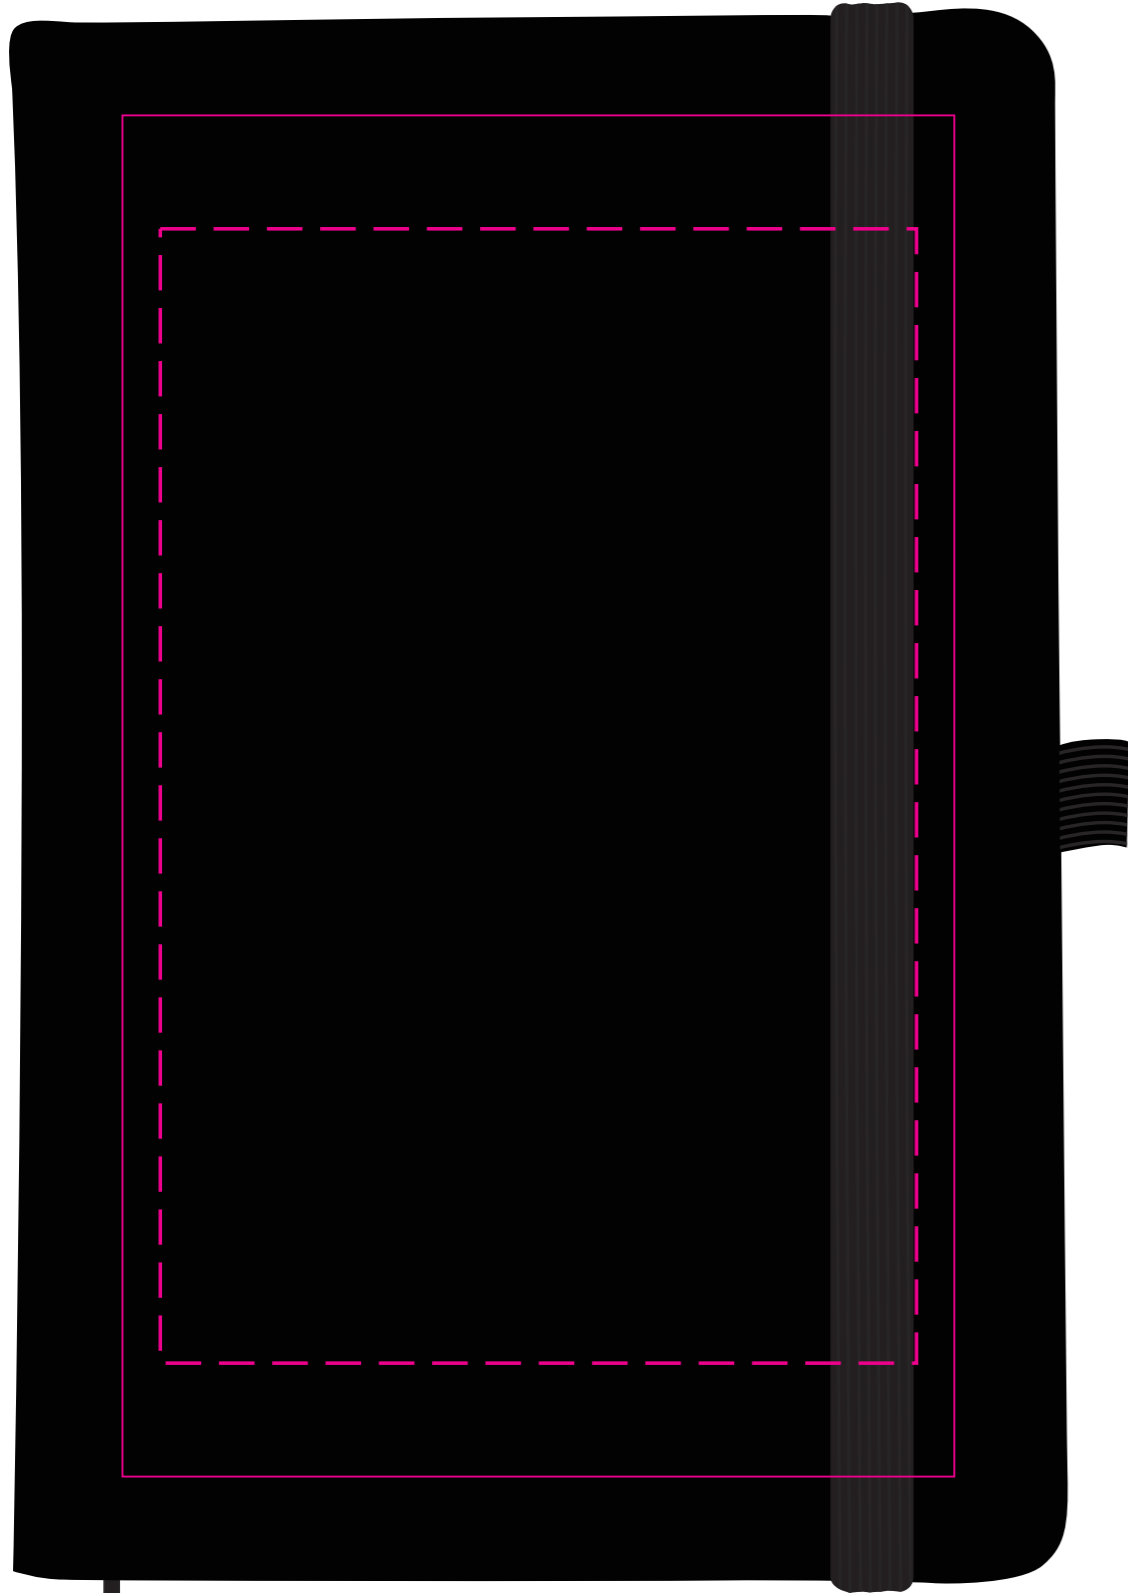

**LL5089 - Venture Supreme A5 Notebook** - Black cover with Black, Dark Blue, Light Blue, Green, Red, Orange, White Ribbon & Elastic Closure

Screen Print  PMS XXXc

Digital 

Showing at approx 50% of size

Showing at approx 25% of size

**Screen Print**  
Print Area: 110mmL x 180mmH  
Actual print size: xxmmL x xxmmH

**Digital**  
Print Area: 100mmL x 150mmH  
Actual print size: xxmmL x xxmmH

Finished print area - Screen Print   
Finished print area - Digital 

Screen Print

PMS  
XXXc

Digital

Showing at approx 50% of size

**Screen Print**

Print Area: 110mmL x 180mmH  
Actual print size: xxmmL x xxmmH

**Digital**

Print Area: 100mmL x 150mmH  
Actual print size: xxmmL x xxmmH

Finished print area - Screen Print  
Finished print area - Digital

**LL5089 - Venture Supreme A5 Notebook - Black cover with Black, Dark Blue, Light Blue, Green, Red, Orange, White Ribbon & Elastic Closure**