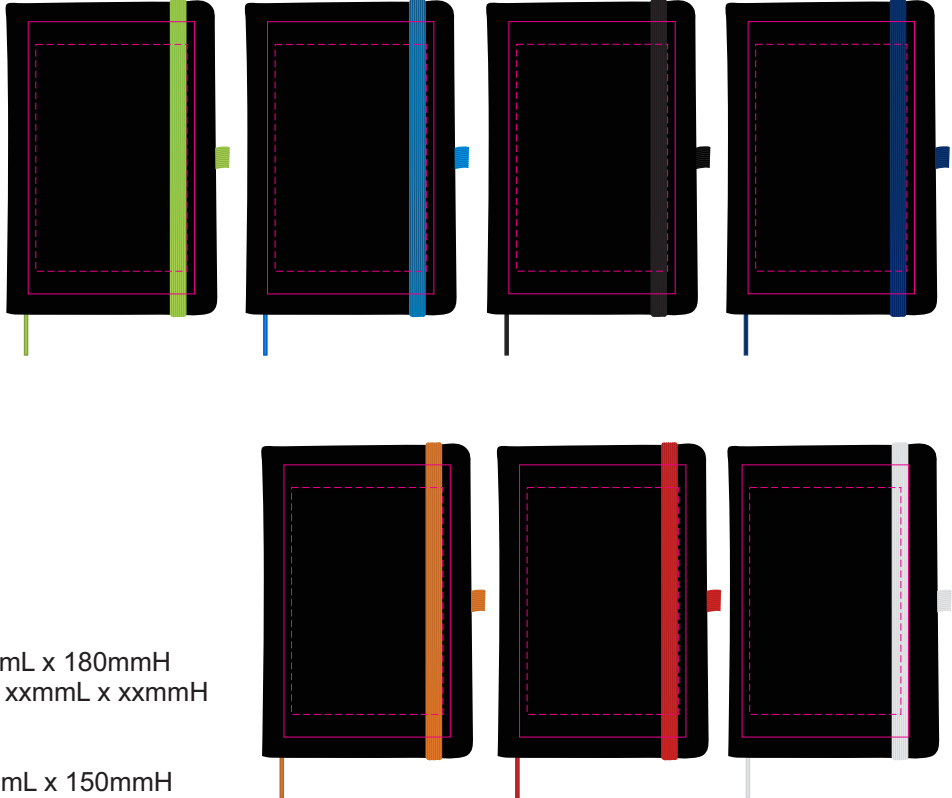

Screen Print

PMS  
XXXc

Digital

Showing at approx 50% of size

**Screen Print**

Print Area: 110mmL x 180mmH  
Actual print size: xxmmL x xxmmH

**Digital**

Print Area: 100mmL x 150mmH  
Actual print size: xxmmL x xxmmH

Finished print area - Screen Print  
Finished print area - Digital

**LL5089 - Venture Supreme A5 Notebook - Black cover with Black, Dark Blue, Light Blue, Green, Red, Orange, White Ribbon & Elastic Closure**

Screen Print  PMS XXXc

Digital  CMYK

Digital  CMYK

Showing at approx 20% of size

Showing at approx 50% of size

**Screen Print**  
Print Area: 110mmL x 180mmH  
Actual print size: xxmmL x xxmmH

**Digital**  
Print Area: 100mmL x 150mmH  
Actual print size: xxmmL x xxmmH

Screen Print 

Digital 

Digital 

Showing at approx 50% of size

**Screen Print**  
Print Area: 110mmL x 180mmH  
Actual print size: xxmmL x xxmmH

**Digital**  
Print Area: 100mmL x 150mmH  
Actual print size: xxmmL x xxmmH