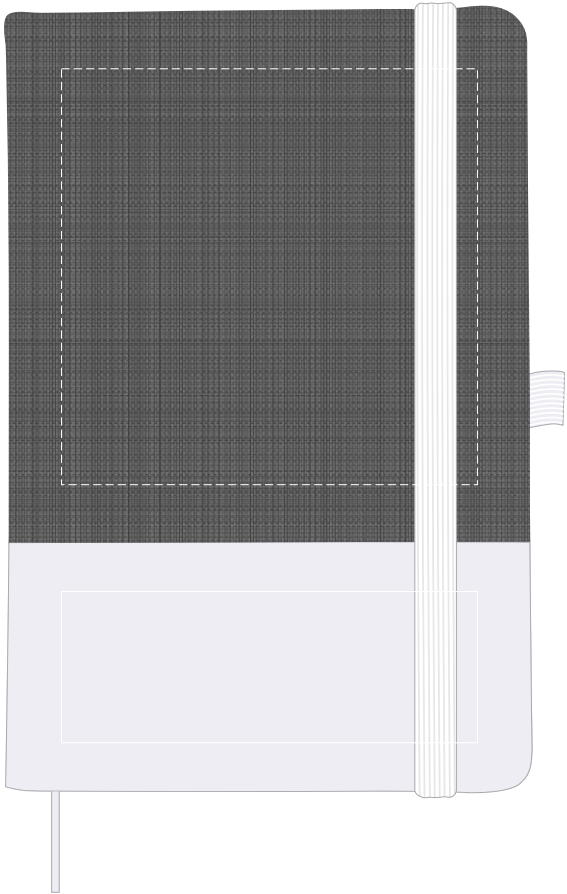

LL5081 - Venture Bondi A5 Notebook Grey upper with Coloured Bottom - White, Yellow, Orange, Red, Light Green, Light Blue, Dark Blue, Black

Screen Print  PMS XXXc

CMYK Direct Digital 

Showing at approx 50% of size

**Screen/Digital - Upper**  
Print Area: 110mmL x 110mmH  
Actual print size: xxmmL x xxmmH

**Screen/Digital - Lower**  
Print Area: 110mmL x 40mmH  
Actual print size: xxmmL x xxmmH

Finished print area - Upper   
Finished print area - Lower 

Showing at approx 20% of size

Screen Print  PMS XXXc

CMYK Direct Digital 

Showing at approx 40% of size

**Screen/Digital - Upper**  
Print Area: 110mmL x 110mmH  
Actual print size: xxmmL x xxmmH

**Screen/Digital - Lower**  
Print Area: 110mmL x 40mmH  
Actual print size: xxmmL x xxmmH

Finished print area - Upper   
Finished print area - Lower 

**LL5081 - Venture Bondi A5 Notebook Grey upper with Coloured Bottom - White, Yellow, Orange, Red, Light Green, Light Blue, Dark Blue, Black + Sleeve**