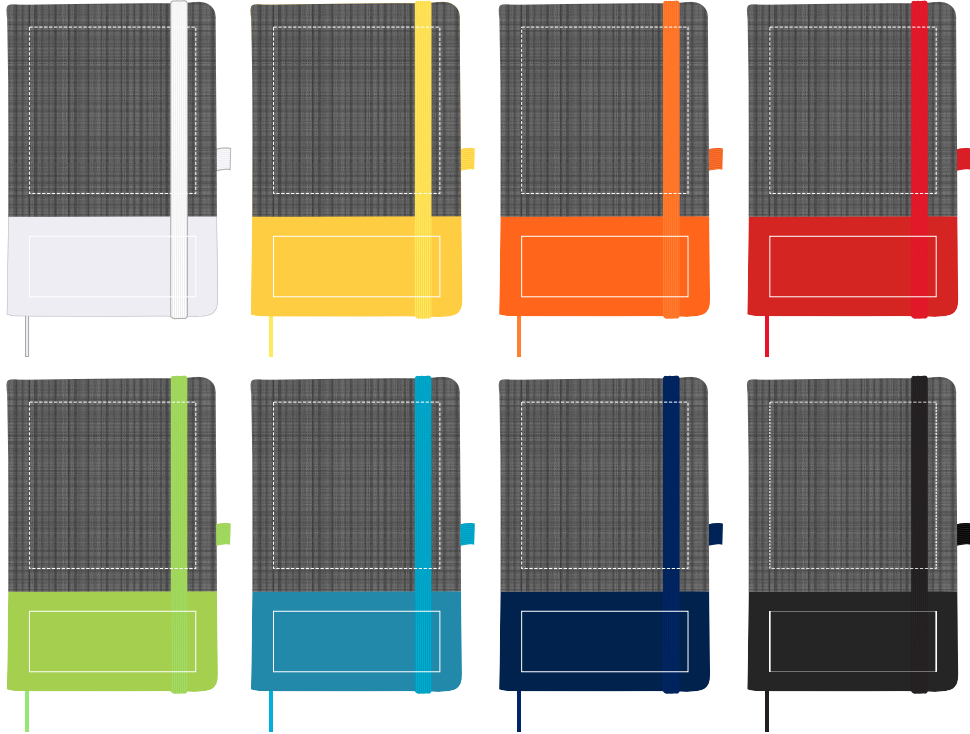

LL5081 - Venture Bondi A5 Notebook Grey upper with Coloured Bottom - White, Yellow, Orange, Red, Light Green, Light Blue, Dark Blue, Black

Screen Print  PMS XXXc

CMYK Direct Digital 

Showing at approx 50% of size

**Screen/Digital - Upper**  
Print Area: 110mmL x 110mmH  
Actual print size: xxmmL x xxmmH

**Screen/Digital - Lower**  
Print Area: 110mmL x 40mmH  
Actual print size: xxmmL x xxmmH

Finished print area - Upper   
Finished print area - Lower 

Showing at approx 20% of size

Screen Print  PMS XXXc

CMYK Direct Digital 

Showing at approx 40% of size

**Screen/Digital - Upper**  
Print Area: 110mmL x 110mmH  
Actual print size: xxmmL x xxmmH

**Screen/Digital - Lower**  
Print Area: 110mmL x 40mmH  
Actual print size: xxmmL x xxmmH

Finished print area - Upper   
Finished print area - Lower 

**LL5081 - Venture Bondi A5 Notebook Grey upper with Coloured Bottom - White, Yellow, Orange, Red, Light Green, Light Blue, Dark Blue, Black + Sleeve**