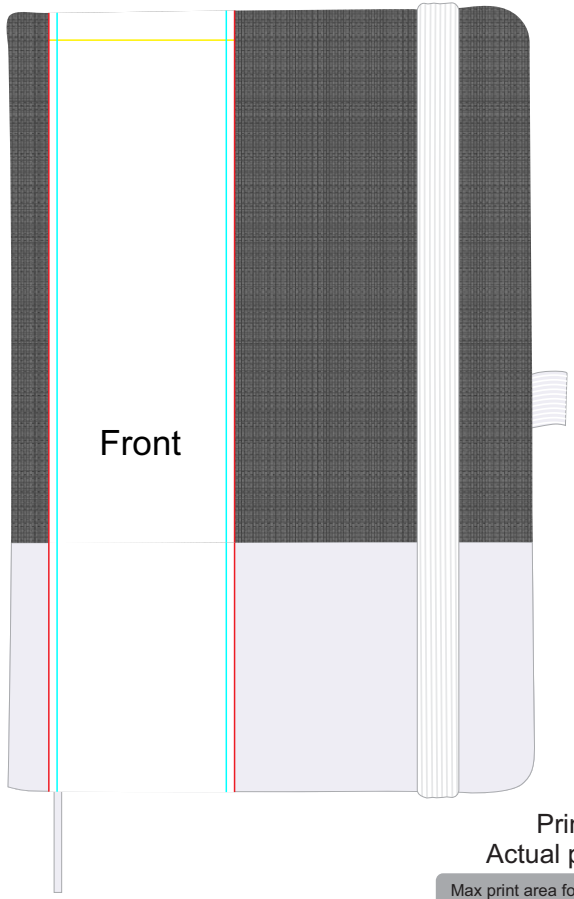

**Screen/Digital - Upper**  
Print Area: 110mmL x 110mmH  
Actual print size: xxmmL x xxmmH

**Screen/Digital - Lower**  
Print Area: 110mmL x 40mmH  
Actual print size: xxmmL x xxmmH

Finished print area - Upper   
Finished print area - Lower 

Showing at approx 20% of size

Screen Print  PMS XXXc

CMYK Direct Digital 

Showing at approx 40% of size

**Screen/Digital - Upper**  
Print Area: 110mmL x 110mmH  
Actual print size: xxmmL x xxmmH

**Screen/Digital - Lower**  
Print Area: 110mmL x 40mmH  
Actual print size: xxmmL x xxmmH

Screen Print  PMS XXXc

CMYK Direct Digital 

CMYK Direct Digital 

Showing at approx 15% of size

**Screen/Digital - Upper**  
Print Area: 110mmL x 110mmH  
Actual print size: xxmmL x xxmmH

**Screen/Digital - Lower**  
Print Area: 110mmL x 40mmH  
Actual print size: xxmmL x xxmmH

Finished print area - Upper   
Finished print area - Lower 

Showing at approx 50% of size

**1/3rd of Cover - Sleeve**  
Print Area: 45mmL x 440mmH  
Actual print size: xxmmL x xxmmH

Max print area for copy & text   
Finished print area   
Folds 