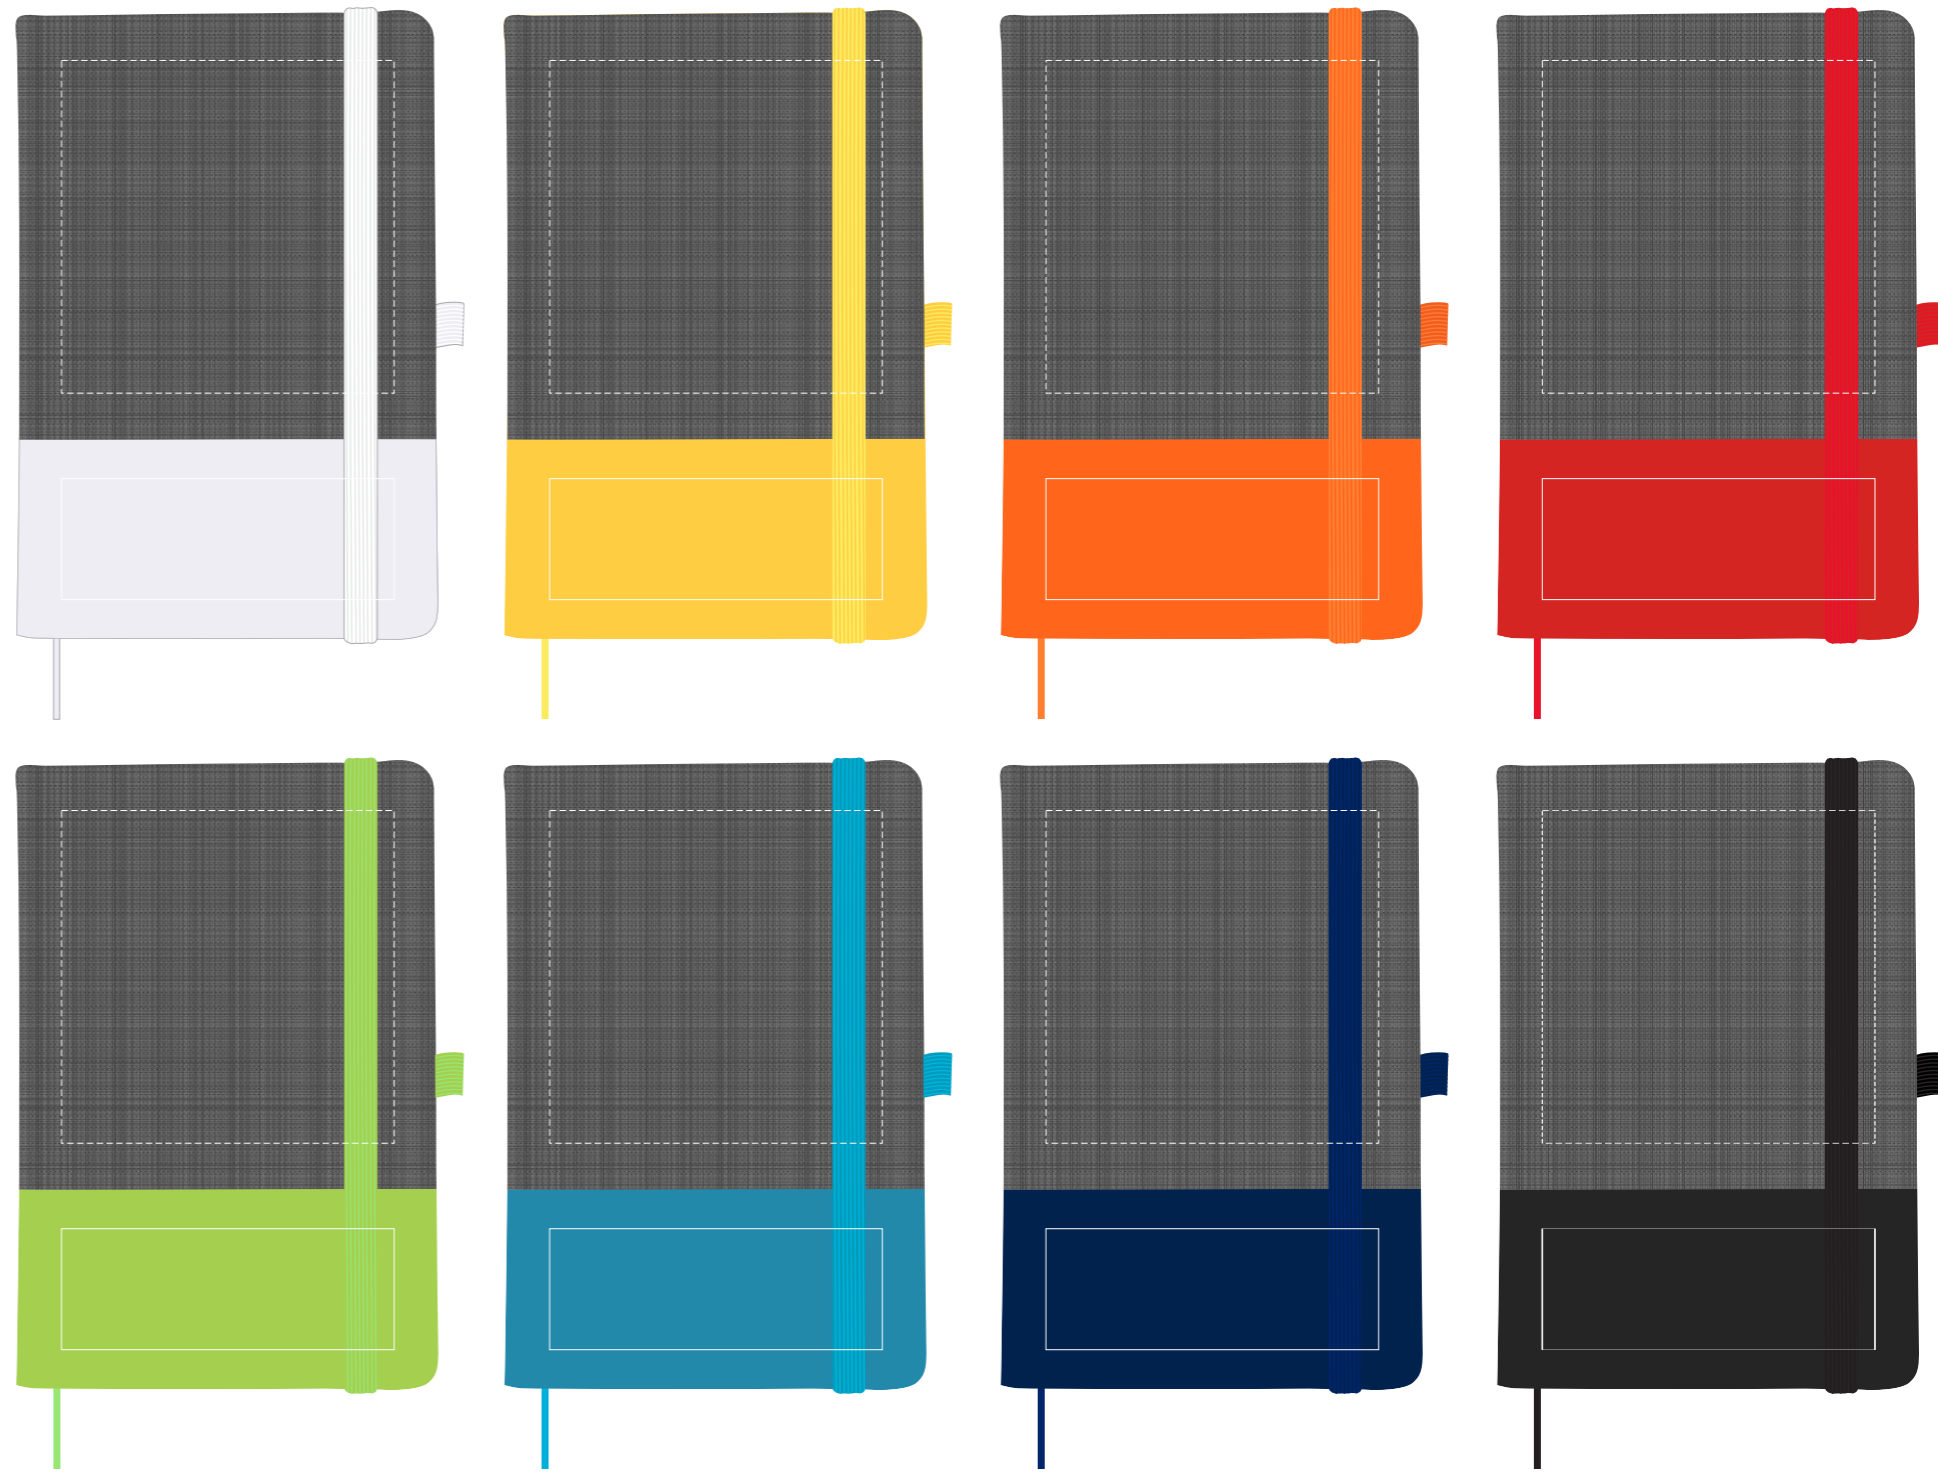

LL5081 - Venture Bondi A5 Notebook Grey upper with Coloured Bottom - White, Yellow, Orange, Red, Light Green, Light Blue, Dark Blue, Black

Screen Print  PMS XXXc

CMYK Direct Digital 

Showing at approx 50% of size

**Screen/Digital - Upper**  
Print Area: 110mmL x 110mmH  
Actual print size: xxmmL x xxmmH

**Screen/Digital - Lower**  
Print Area: 110mmL x 40mmH  
Actual print size: xxmmL x xxmmH

Finished print area - Upper   
Finished print area - Lower 

Showing at approx 20% of size

Screen Print  PMS XXXc

CMYK Direct Digital 

Showing at approx 40% of size

**Screen/Digital - Upper**  
Print Area: 110mmL x 110mmH  
Actual print size: xxmmL x xxmmH

**Screen/Digital - Lower**  
Print Area: 110mmL x 40mmH  
Actual print size: xxmmL x xxmmH

Finished print area - Upper   
Finished print area - Lower 

**LL5081 - Venture Bondi A5 Notebook Grey upper with Coloured Bottom - White, Yellow, Orange, Red, Light Green, Light Blue, Dark Blue, Black + Sleeve**