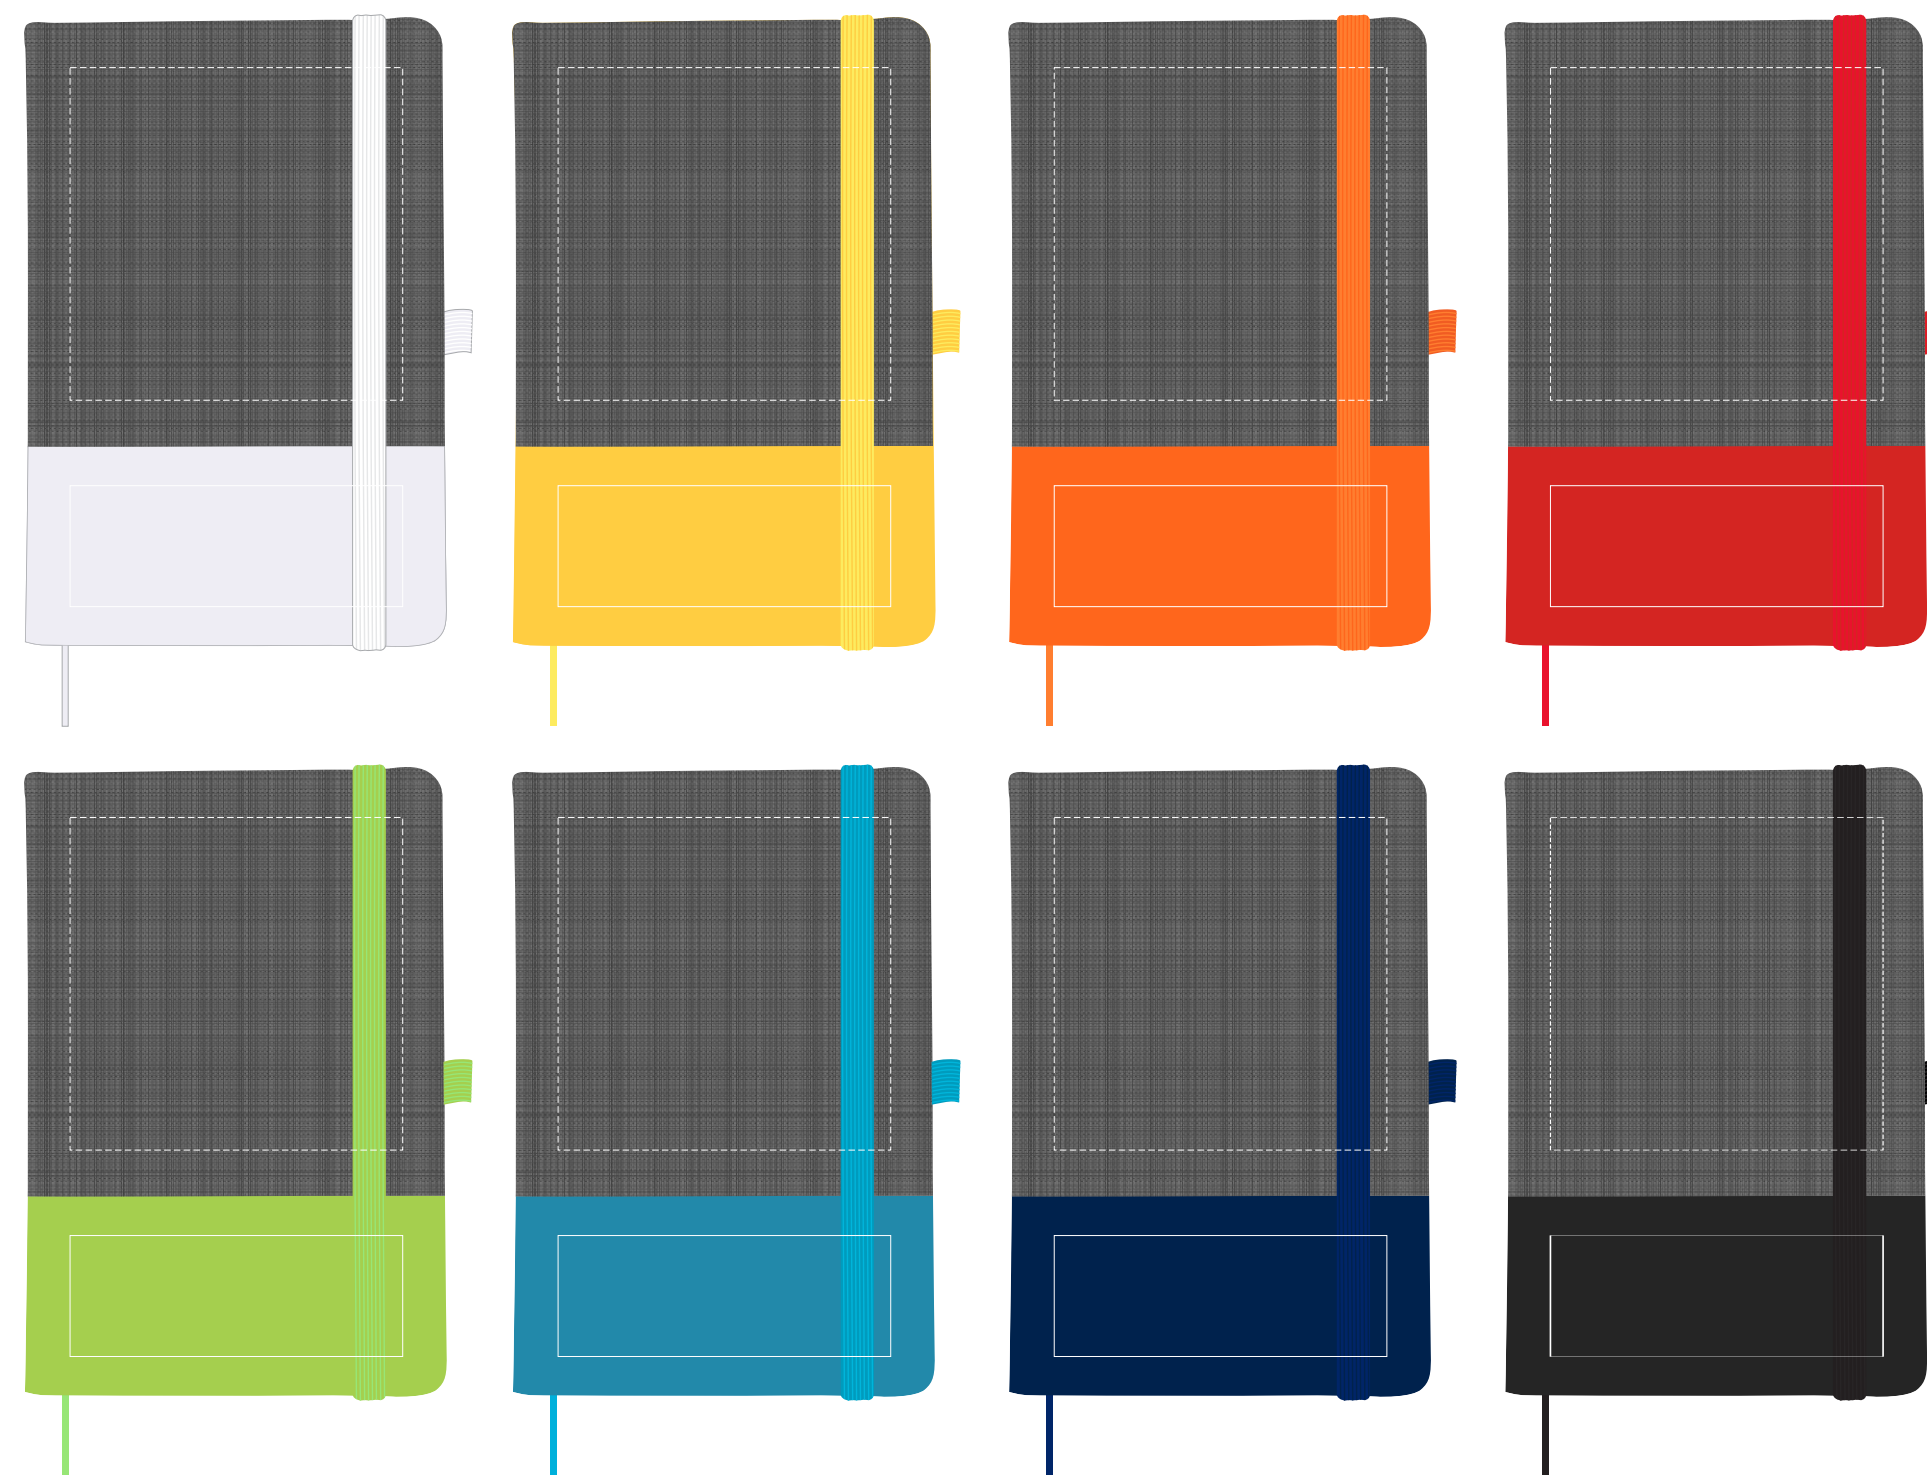

Screen Print

CMYK Direct Digital

CMYK Direct Digital

Showing at approx 40% of size