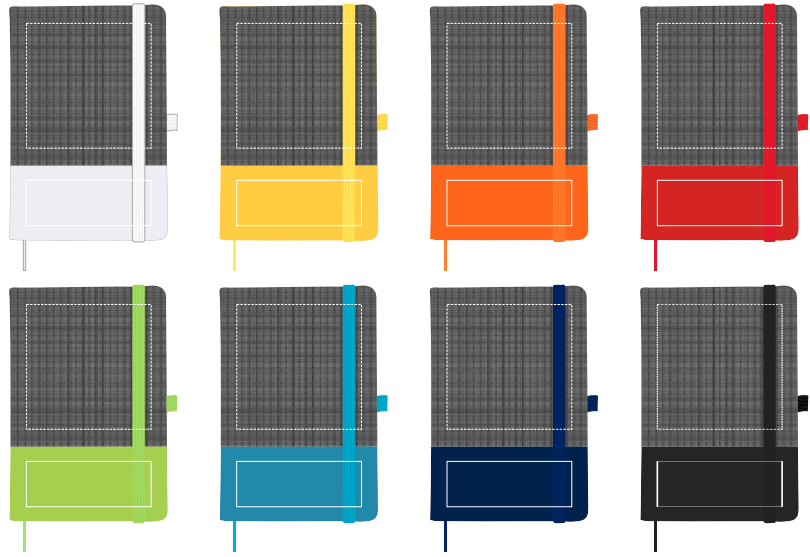

LL5081 - Venture Bondi A5 Notebook Grey upper with Coloured Bottom - White, Yellow, Orange, Red, Light Green, Light Blue, Dark Blue, Black + Sleeve

Screen Print PMS XXXc

CMYK Direct Digital

CMYK Direct Digital

Showing at approx 15% of size

Screen/Digital - Upper
Print Area: 110mmL x 110mmH
Actual print size: xxmmL x xxmmH

Screen/Digital - Lower
Print Area: 110mmL x 40mmH
Actual print size: xxmmL x xxmmH

Finished print area - Upper
Finished print area - Lower