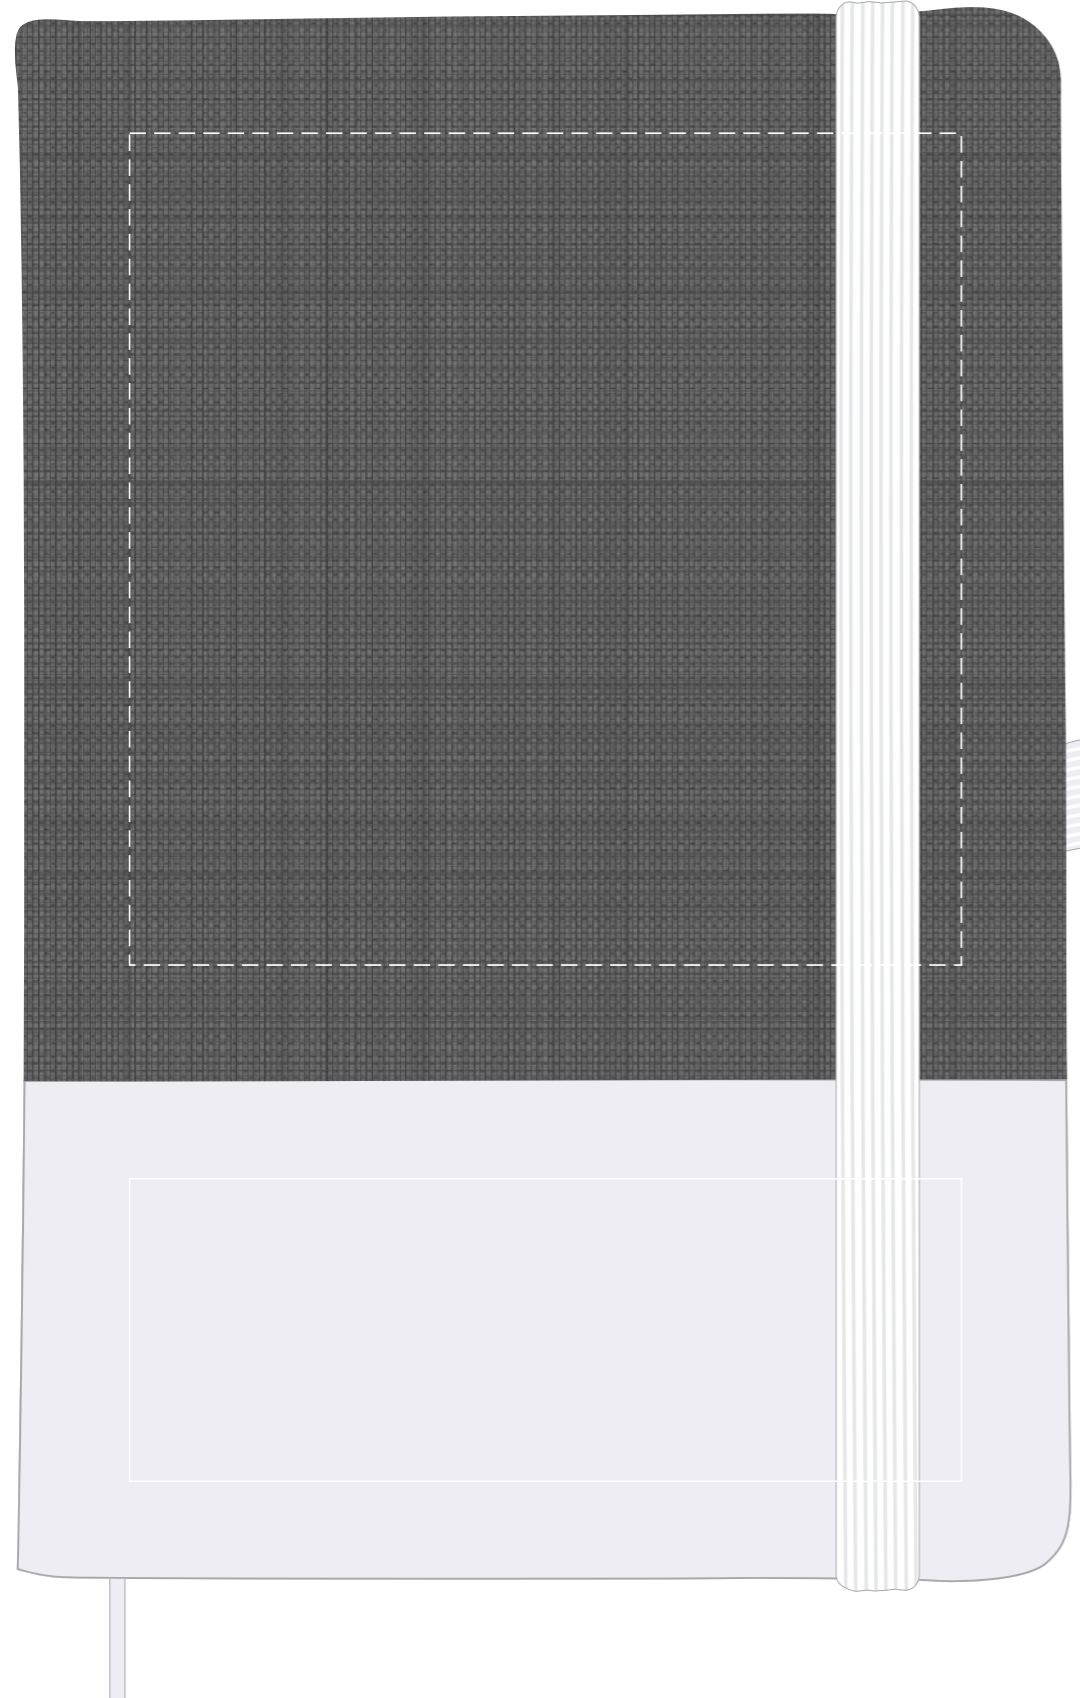

**Screen/Digital - Upper**  
Print Area: 110mmL x 110mmH  
Actual print size: xxmmL x xxmmH

**Screen/Digital - Lower**  
Print Area: 110mmL x 40mmH  
Actual print size: xxmmL x xxmmH

Finished print area - Upper   
Finished print area - Lower 

Showing at approx 20% of size

Screen Print  PMS XXXc

CMYK Direct Digital 

Showing at approx 40% of size

**Screen/Digital - Upper**  
Print Area: 110mmL x 110mmH  
Actual print size: xxmmL x xxmmH

**Screen/Digital - Lower**  
Print Area: 110mmL x 40mmH  
Actual print size: xxmmL x xxmmH

Finished print area - Upper   
Finished print area - Lower 

**LL5081 - Venture Bondi A5 Notebook Grey upper with Coloured Bottom - White, Yellow, Orange, Red, Light Green, Light Blue, Dark Blue, Black + Sleeve**

Screen Print  PMS XXXc

CMYK Direct Digital 

CMYK Direct Digital 

Showing at approx 15% of size

**Screen/Digital - Upper**  
Print Area: 110mmL x 110mmH  
Actual print size: xxmmL x xxmmH

**Screen/Digital - Lower**  
Print Area: 110mmL x 40mmH  
Actual print size: xxmmL x xxmmH