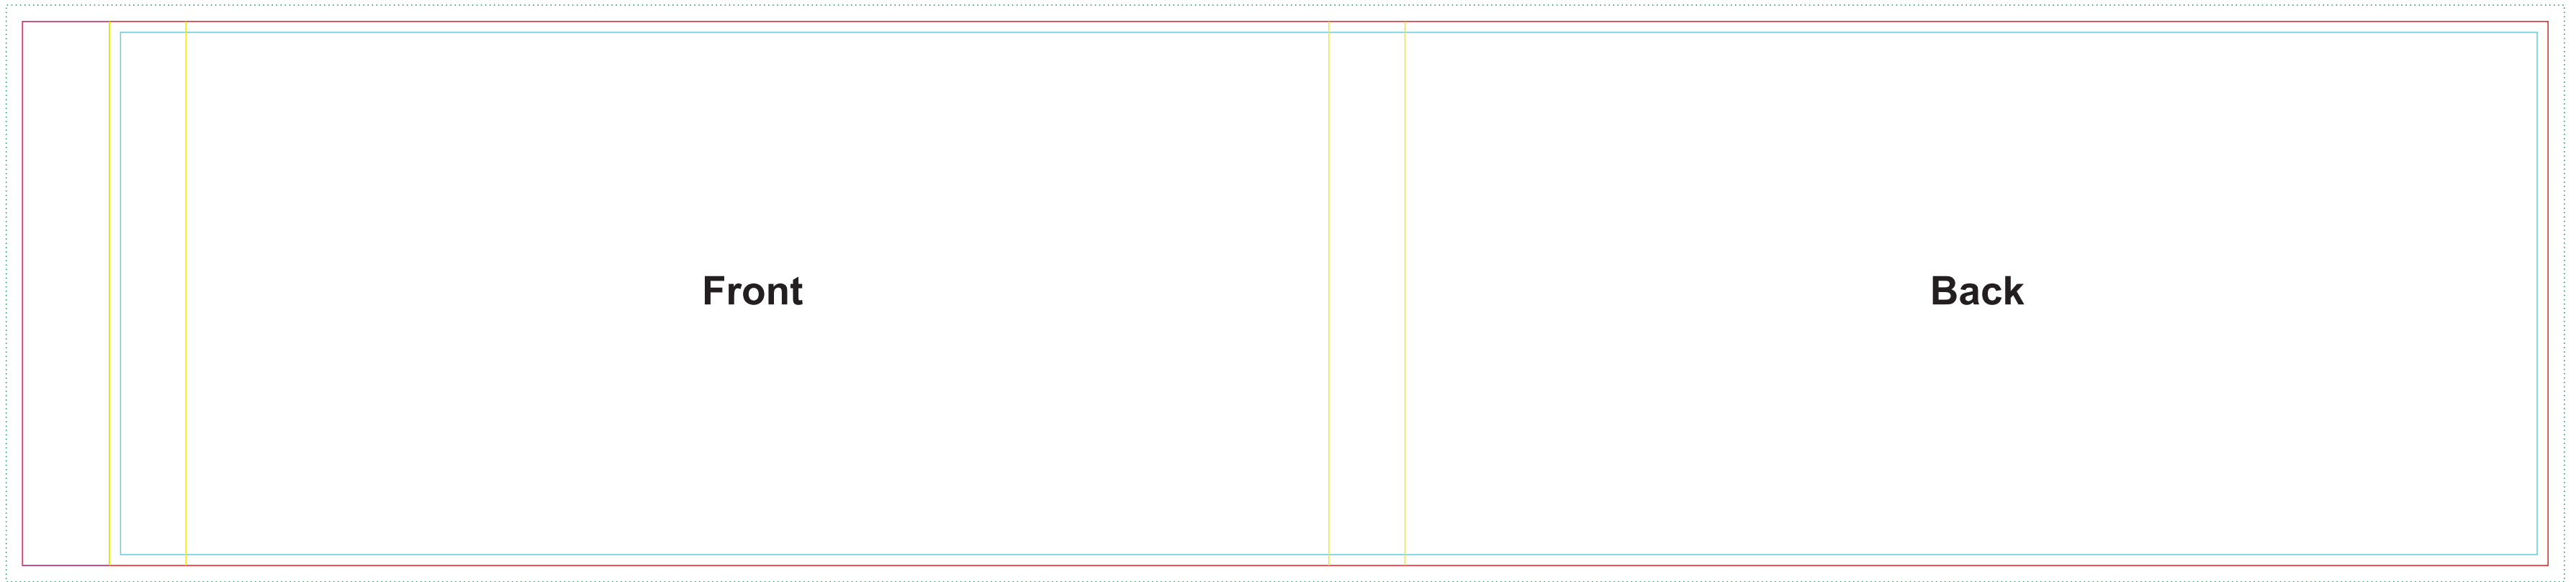

**Digital**

Print Area: 190mmL x 270mmH  
Actual print size: xxmmL x xxmmH

**Screen**

Print Area: 140mmL x 240mmH  
Actual print size: xxmmL x xxmmH

Finished print area - *Digital Print* - - - -  
Finished print area - *Screen Print* - - - -

**1/3rd of Cover - Sleeve**  
Print Area: 464mmL x 100mmH  
Actual print size: xxmmL x xxmmH