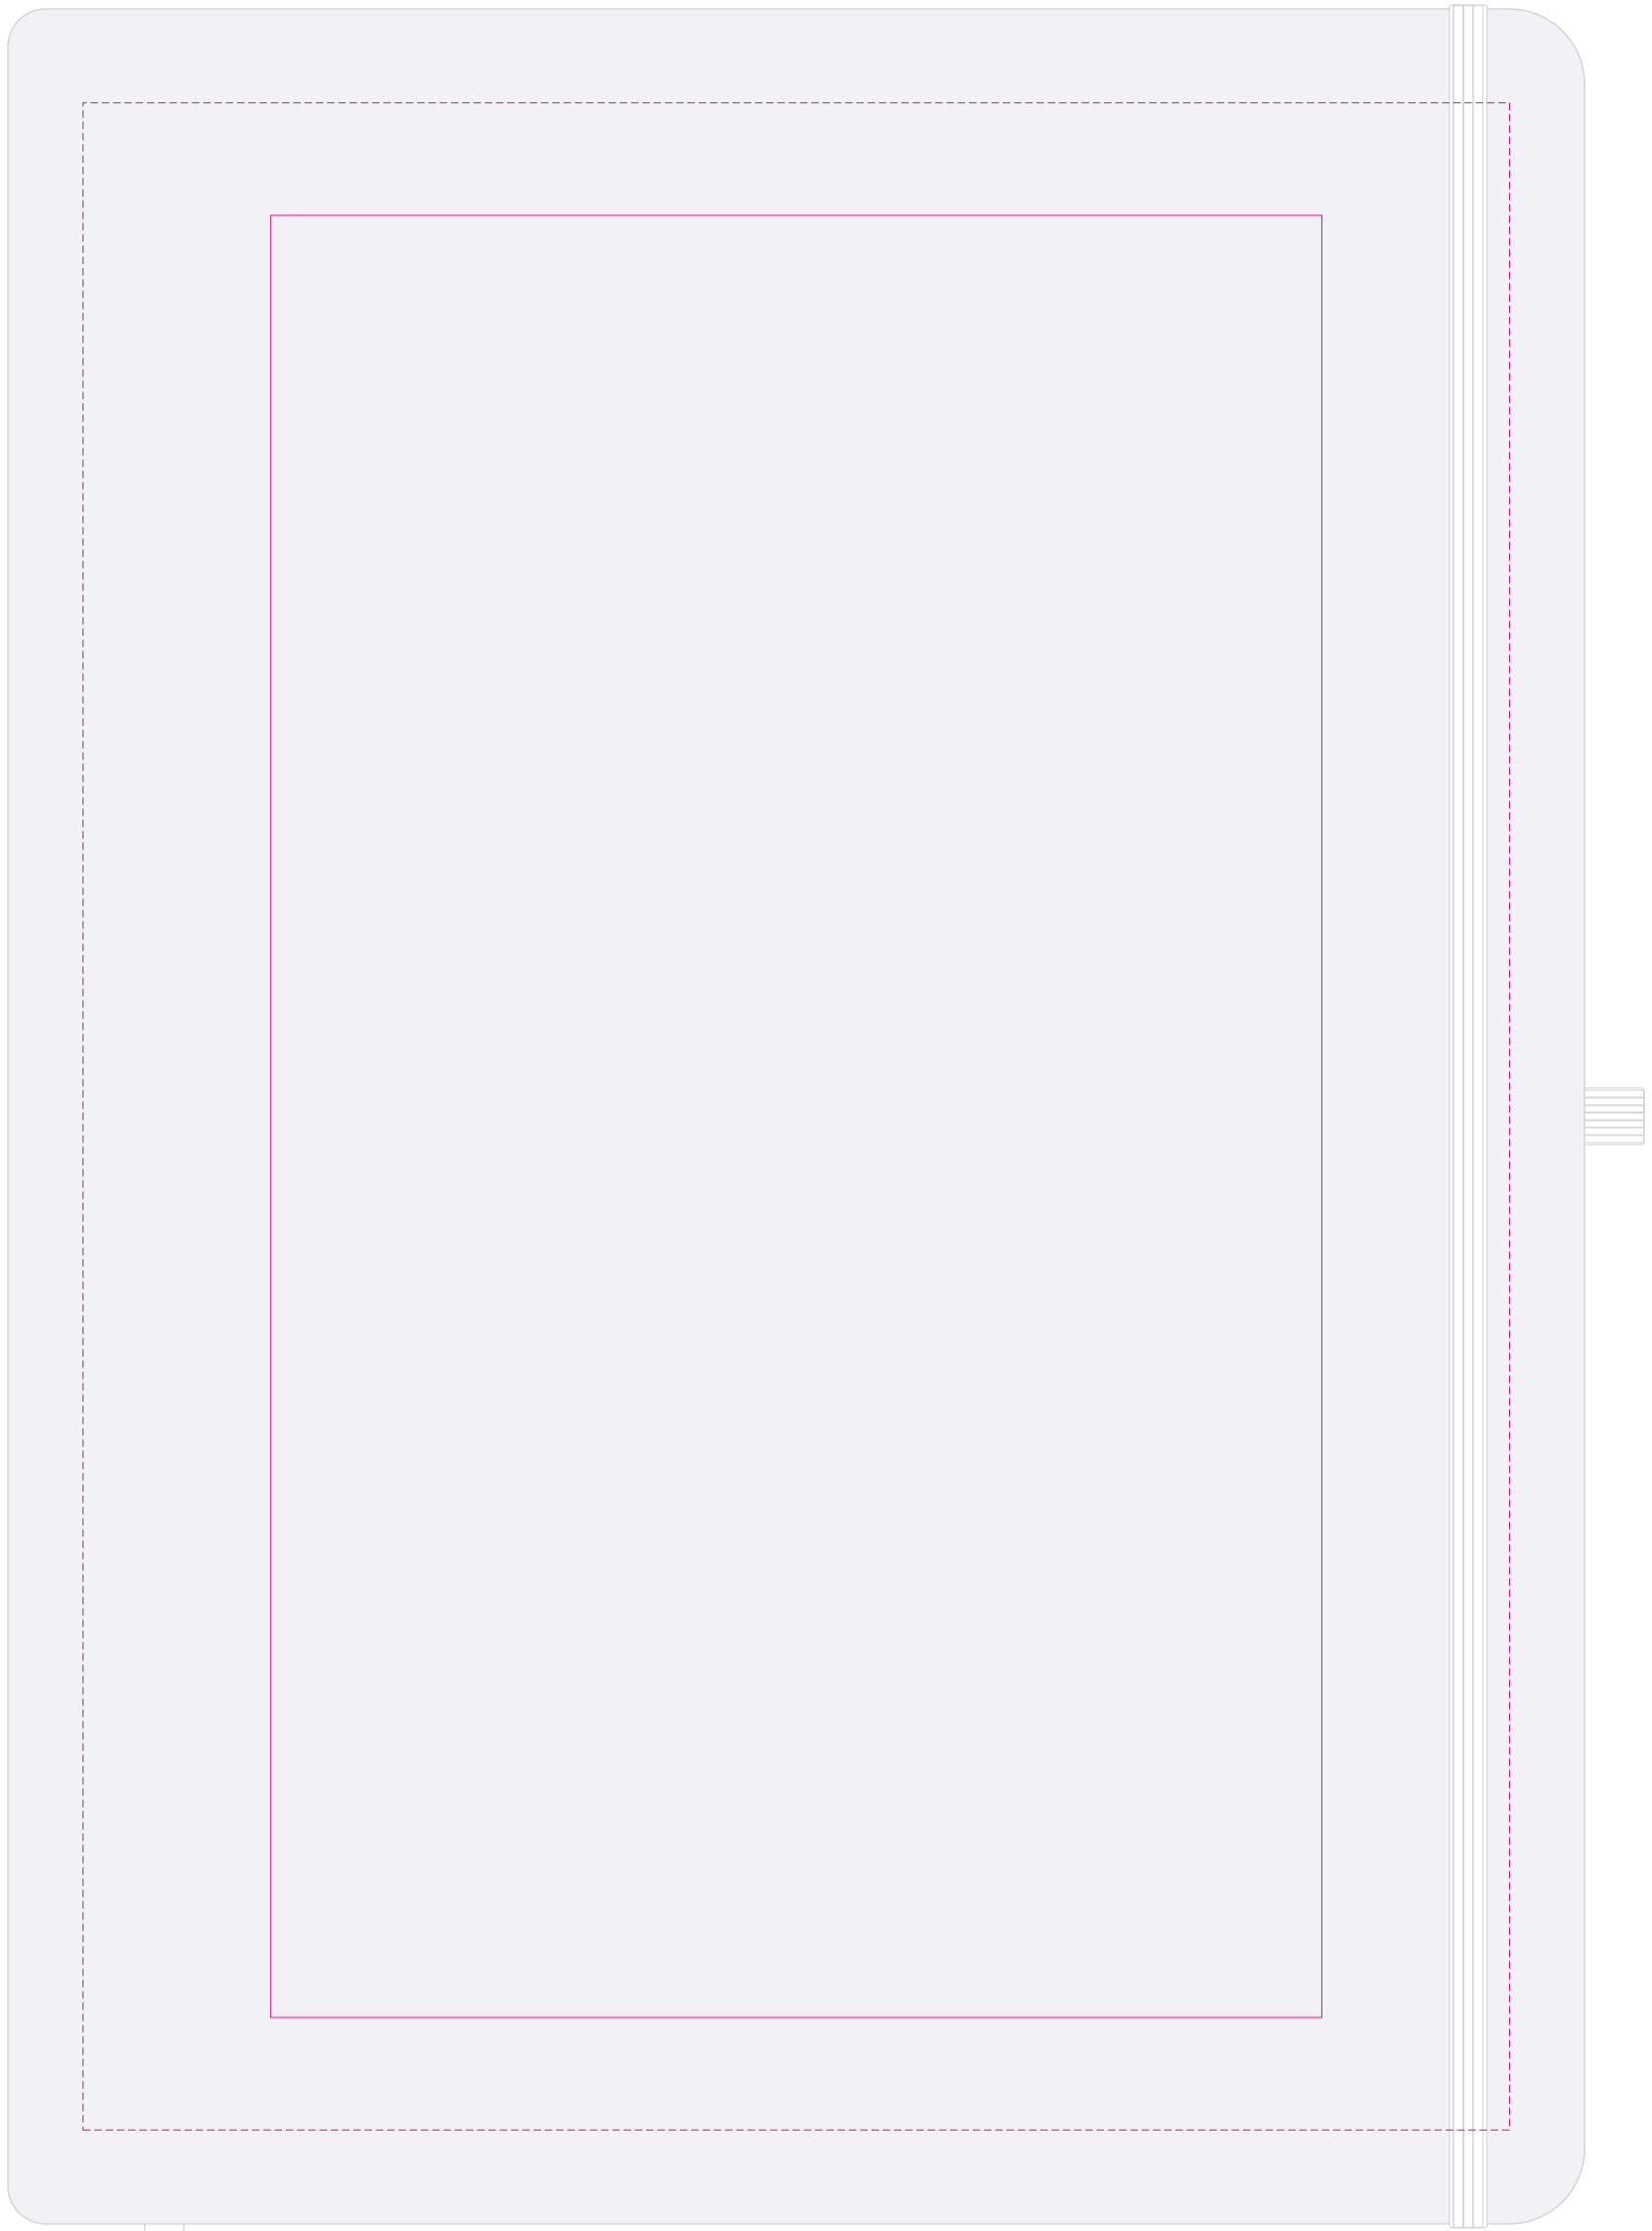

**LL5079 - Capella A4 Notebook - White, Dark Blue, Black**

CMYK Direct Digital 

Screen Print  PMS XXXc

Below is 50% of actual size

**Digital**  
Print Area: 190mmL x 270mmH  
Actual print size: xxmmL x xxmmH

**Screen**  
Print Area: 140mmL x 240mmH  
Actual print size: xxmmL x xxmmH

Finished print area - Digital Print - - - -  
Finished print area - Screen Print - - - -

CMYK Direct Digital 

Screen Print  PMS  
XXXc

**Digital**

Print Area: 190mmL x 270mmH  
Actual print size: xxmmL x xxmmH

**Screen**

Print Area: 140mmL x 240mmH  
Actual print size: xxmmL x xxmmH

Finished print area - *Digital Print* - - - -  
Finished print area - *Screen Print* - - - -

**1/3rd of Cover - Sleeve**  
Print Area: 464mmL x 100mmH  
Actual print size: xxmmL x xxmmH