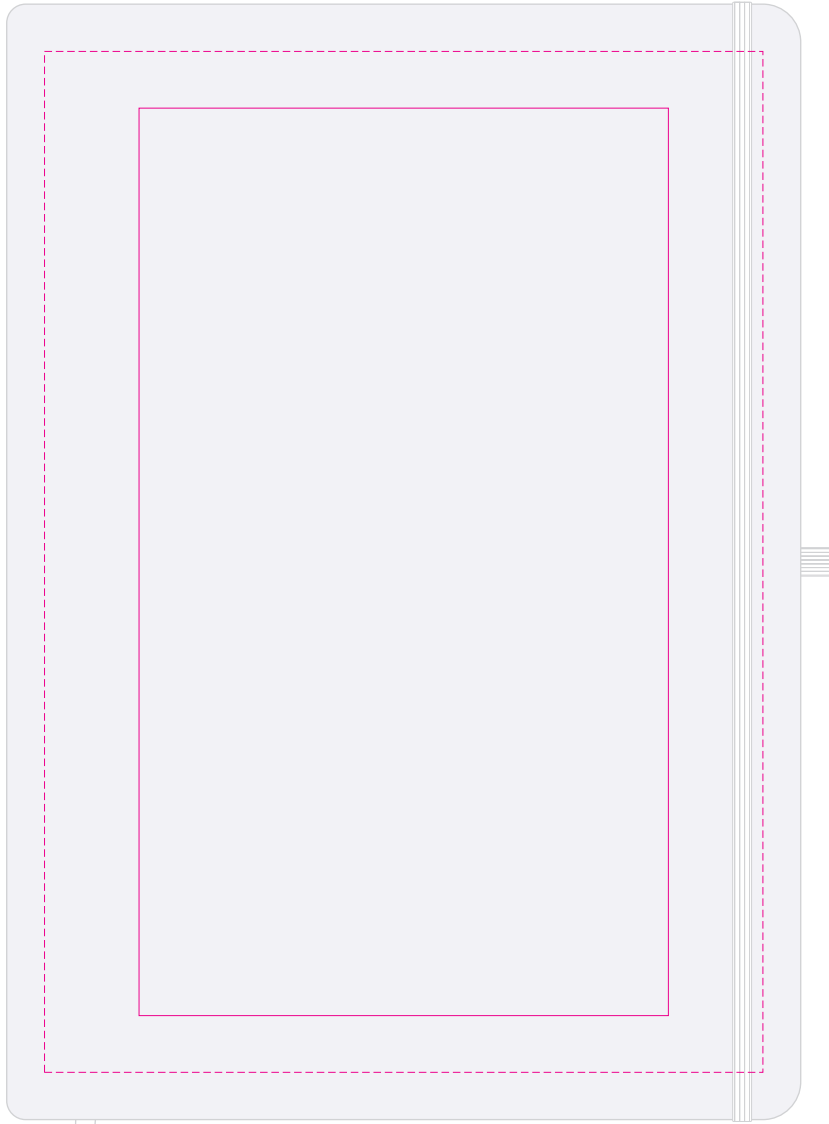

**LL5079 - Capella A4 Notebook - White, Dark Blue, Black**

CMYK Direct Digital 

Screen Print  PMS XXXc

Below is 50% of actual size

**Digital**  
Print Area: 190mmL x 270mmH  
Actual print size: xxmmL x xxmmH

**Screen**  
Print Area: 140mmL x 240mmH  
Actual print size: xxmmL x xxmmH

Finished print area - Digital Print - - - -  
Finished print area - Screen Print - - - -

CMYK Direct Digital 

Screen Print  PMS  
XXXc

**Digital**

Print Area: 190mmL x 270mmH  
Actual print size: xxmmL x xxmmH

**Screen**

Print Area: 140mmL x 240mmH  
Actual print size: xxmmL x xxmmH

Finished print area - *Digital Print* - - - -  
Finished print area - *Screen Print* - - - -

**1/3rd of Cover - Sleeve**  
Print Area: 464mmL x 100mmH  
Actual print size: xxmmL x xxmmH