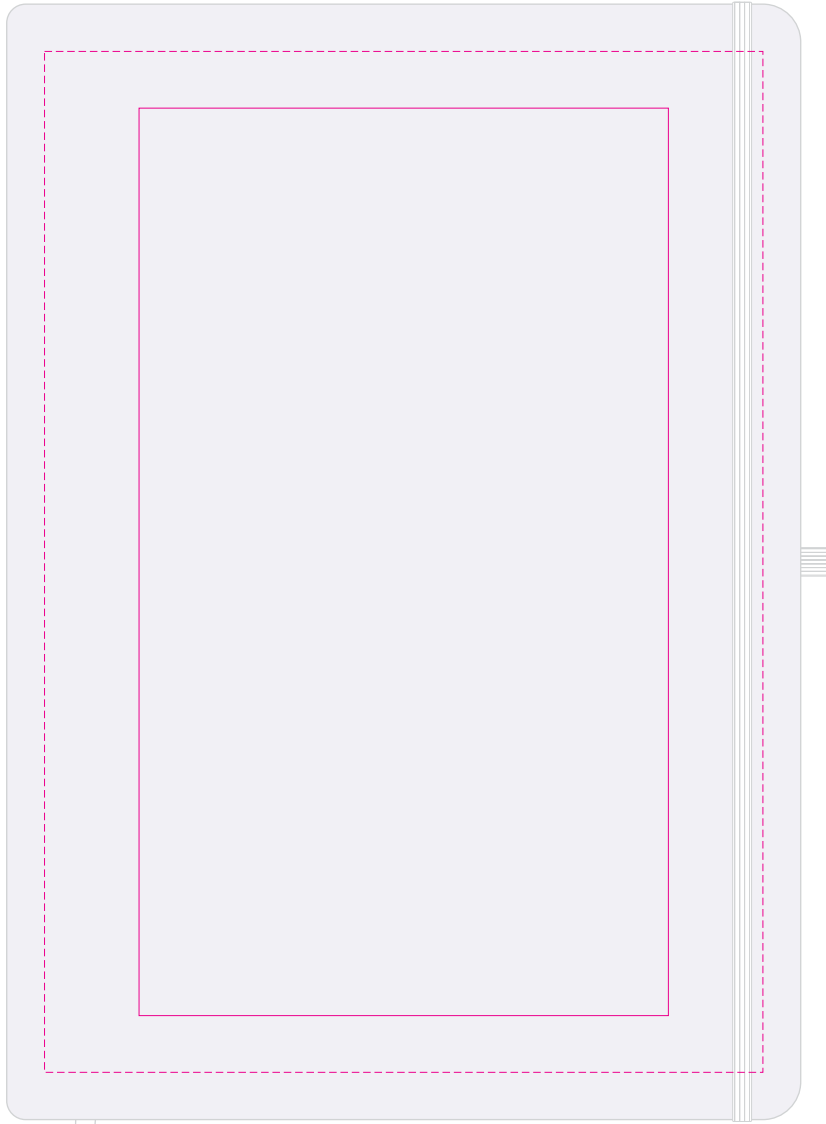

LL5079 - Capella A4 Notebook - White, Dark Blue, Black

CMYK Direct Digital 

Screen Print  PMS XXXc

Below is 50% of actual size

Digital
Print Area: 190mmL x 270mmH
Actual print size: xxmmL x xxmmH

Screen
Print Area: 140mmL x 240mmH
Actual print size: xxmmL x xxmmH

Finished print area - Digital Print 
Finished print area - Screen Print 

CMYK Direct Digital 

Screen Print  PMS XXXc

Digital

Print Area: 190mmL x 270mmH
Actual print size: xxmmL x xxmmH

Screen

Print Area: 140mmL x 240mmH
Actual print size: xxmmL x xxmmH

Finished print area - *Digital Print* 
Finished print area - *Screen Print* 

1/3rd of Cover - Sleeve
Print Area: 475mmL x 100mmH
Actual print size: xxmmL x xxmmH