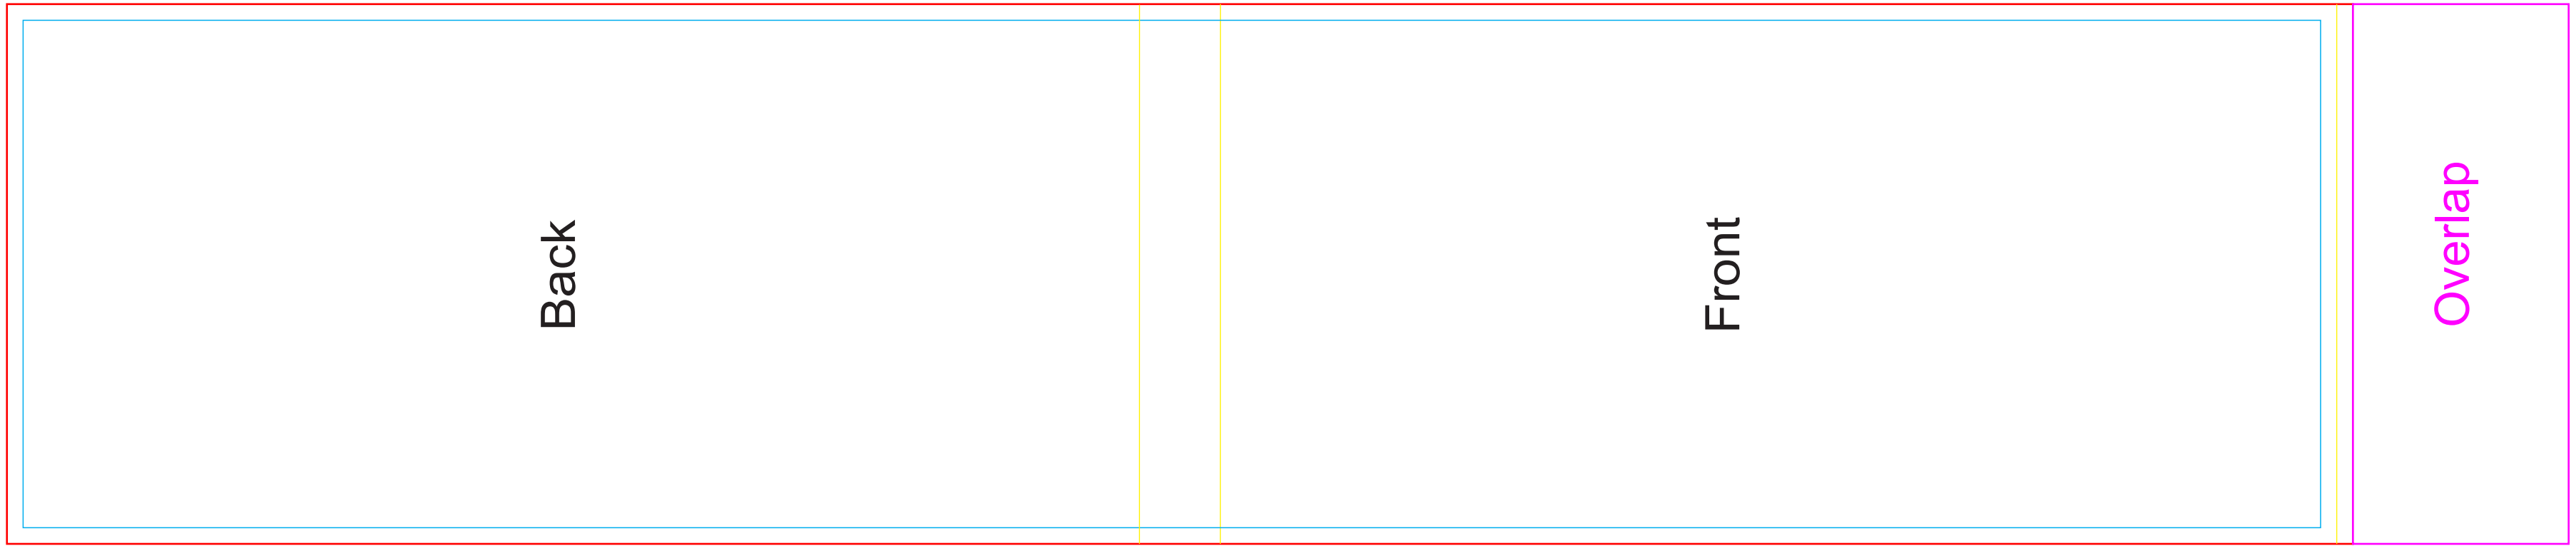

Finished print area - Digital Print 
Finished print area - Screen Print 

CMYK Direct Digital 

Screen Print  PMS XXXc

Digital

Print Area: 190mmL x 270mmH
Actual print size: xxmmL x xxmmH

Screen

Print Area: 140mmL x 240mmH
Actual print size: xxmmL x xxmmH

Finished print area - *Digital Print* 
Finished print area - *Screen Print* 

1/3rd of Cover - Sleeve
Print Area: 475mmL x 100mmH
Actual print size: xxmmL x xxmmH