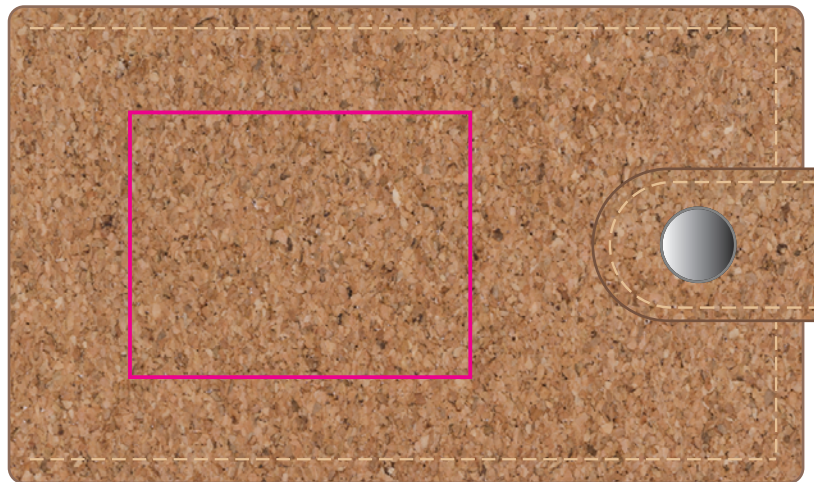

Logo Here

Job # XXXXXX
Cust # XXXX-XC

LL4958 - Cork Manicure Set - Cork

Pad Print

PMS
XXXc

Nucolour Transfer

*Please note: Surface imperfections may occur due to the natural characteristics of the material.
Fine text or intricate details may not be fully legible when pad printed because of the cork texture.*

Pad/Nucolour

Print Area: 45mmL x 35mmH

Actual print size: xxmmL x xxmmH

Finished print area - Pad/Nucolour