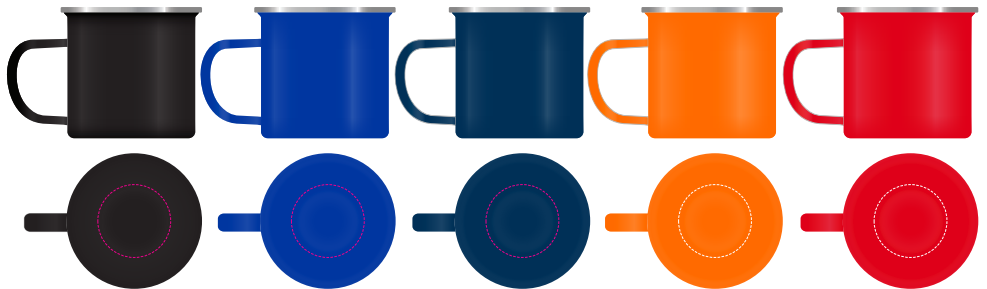

LL4924 - Enamel Mug - Black, Blue, Navy Blue, Orange, Red, White

Pad Print  PMS XXXc

Below showing at approx 70% of size

Pad
Print Area: 50mmL x xxmmH
Actual print size: xxmmL x xxmmH

Pad - Bottom of Mug
Print Area: 50mm Diameter
Actual print size: xxmmL x xxmmH

Finished print area - Pad/Screen Print 
Finished print area - Pad-Bottom of Mug 

Pad Print

PMS
XXXc

Bottom of Mug

Pad

Print Area: 50mmL x 50mmH

Actual print size: xxmmL x xxmmH

Screen

Print Area: xxmmL x xxmmH

Actual print size: xxmmL x xxmmH

Pad - Bottom of Mug

Print Area: 50mm Diameter

Actual print size: xxmmL x xxmmH