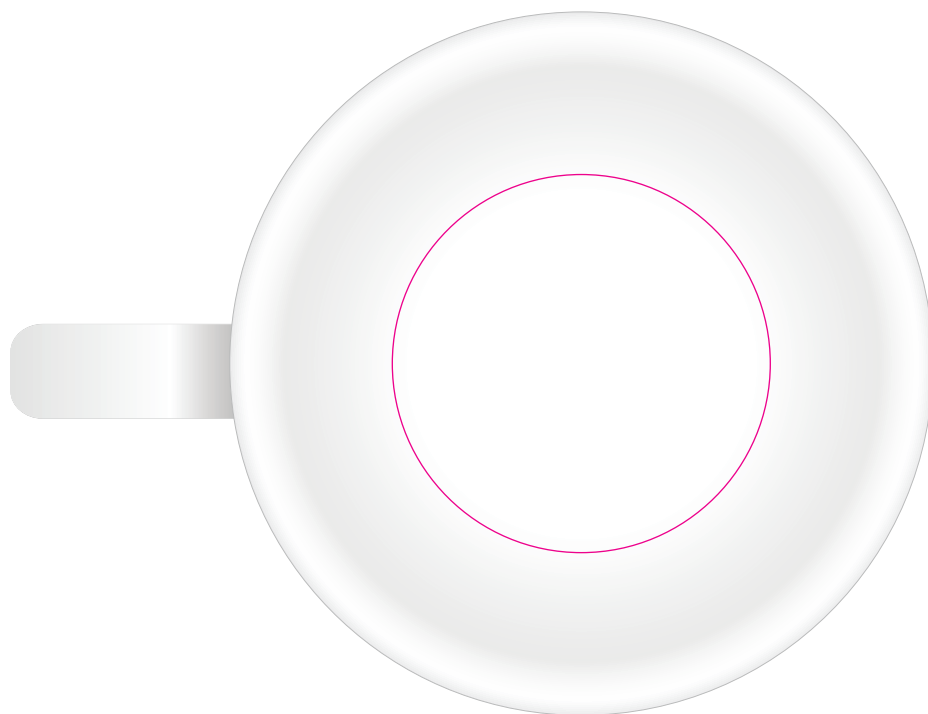

LL4924 - Enamel Mug - Black, Blue, Navy Blue, Orange, Red, White

Pad Print  PMS XXXc

Below showing at approx 70% of size

Pad
Print Area: 50mmL x xxmmH
Actual print size: xxmmL x xxmmH

Pad - Bottom of Mug
Print Area: 50mm Diameter
Actual print size: xxmmL x xxmmH

Finished print area - Pad/Screen Print 
Finished print area - Pad-Bottom of Mug 

Pad Print

PMS
XXXc

Bottom of Mug

Pad

Print Area: 50mmL x 50mmH

Actual print size: xxmmL x xxmmH

Screen

Print Area: xxmmL x xxmmH

Actual print size: xxmmL x xxmmH

Pad - Bottom of Mug

Print Area: 50mm Diameter

Actual print size: xxmmL x xxmmH