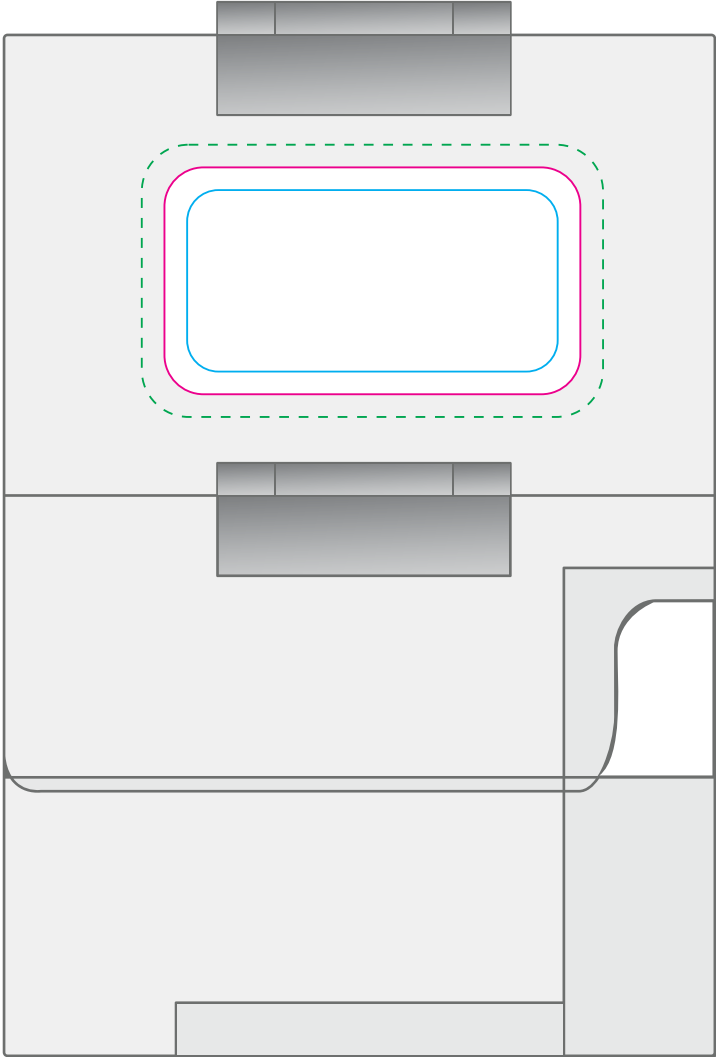

LI4870 Clear Dispenser with Scoop - Clear

Label 

Print Area: 55mmL x 30mmH
Actual print size: xxmmL x xxmmH

Max print area for copy & text 
Finished print area 
Bleed line 