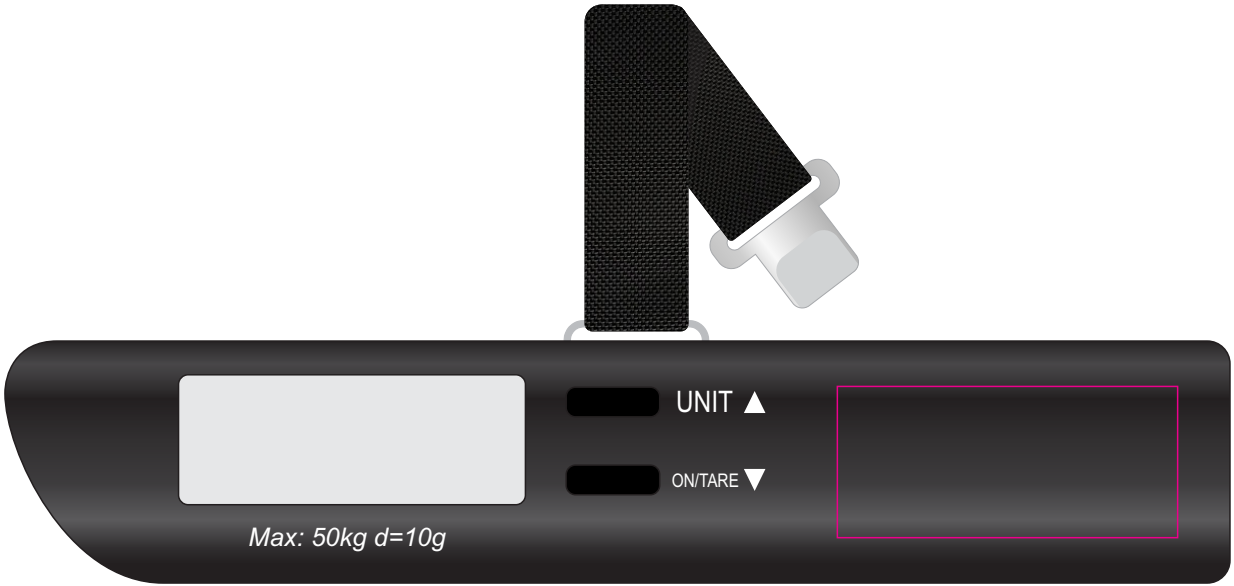

Logo Here

Job # XXXXXX
Cust # XXXX-XC

LL4834 - Digital Luggage Scale - Black

Pad Print PMS XXXc

CMYK Direct Digital CMYK

Pad / Digital
Print Area: 45mmL x 20mmH
Actual print size: xxmmL x xxmmH