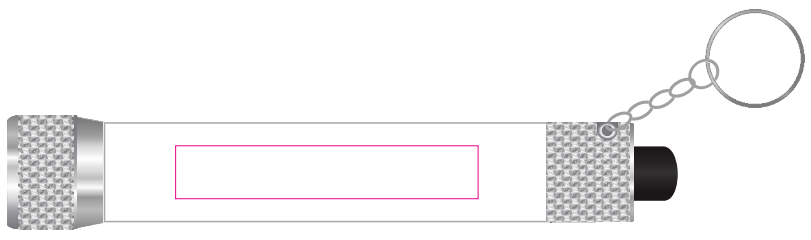

LL4808 - Orion Torch - White, Orange, Red, Dark Blue or Black

Pad Print  PMS XXXc

Please Specify
 to be supplied in Poly Bags
 to be supplied in bulk

Print Area: 40mmL x 8mmH
Actual print size: xxmmL x xxmmH

Finished print area 

CMYK Direct Digital 

Laser Engrave 

Print Area: 40mmL x 7mmH
Actual print size: xxmmL x xxmmH

Finished print area 