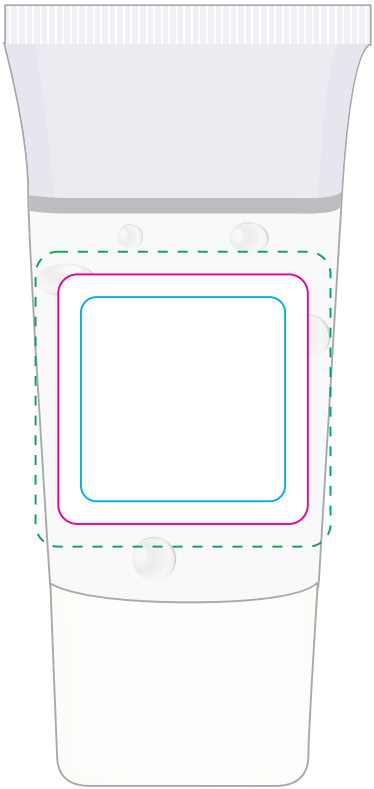

LL4678 - Wave Gel Hand Sanitiser - White or Black/White

Pad Print  PMS XXXc

Label 

Print Area: 25mmL x 35mmH
Actual print size: xxmmL x xxmmH

Finished print area 

Print Area: 33mmL x 33mmH
Actual print size: xxmmL x xxmmH

Max print area for copy & text 
Finished print area 
Bleed line 