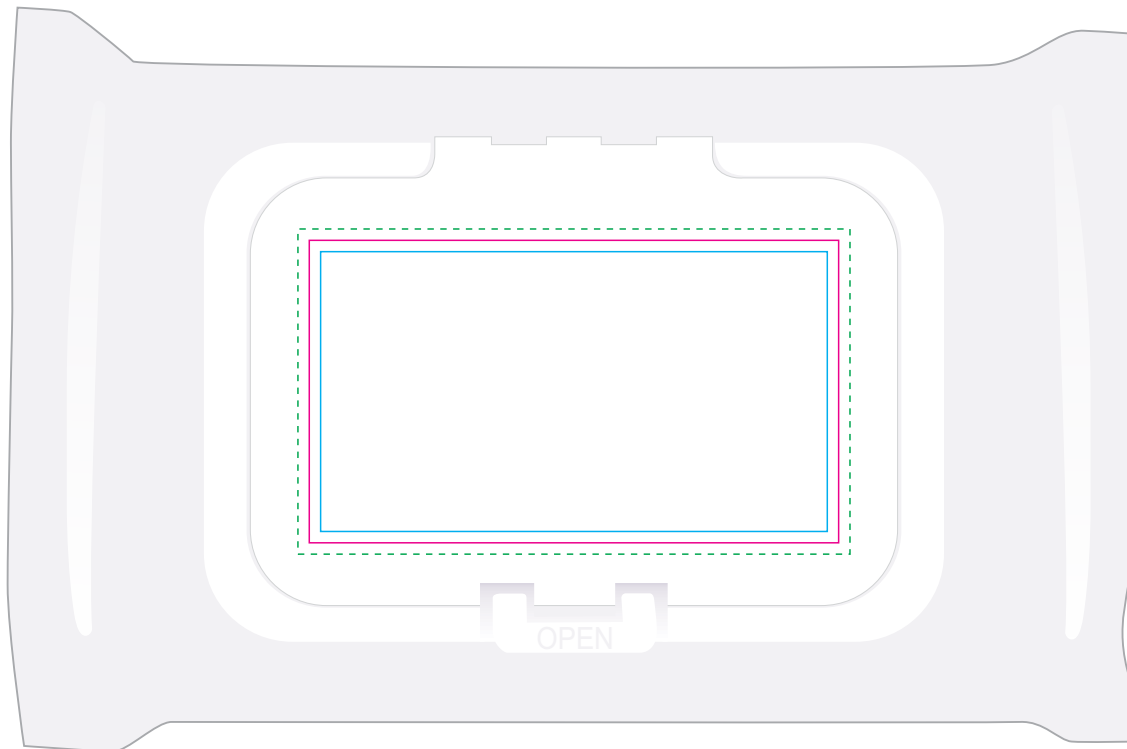

Logo Here

Job # XXXXXX  
Cust # XXXX-XC

LL4659 - Aqua Wet Wipes - White

CMYK Label

Print Area: 70mmL x 40mmH  
Actual print size: xxmmL x xxmmH

Max print area for copy & text ————  
Finished print area ————  
Bleed line - - - - -