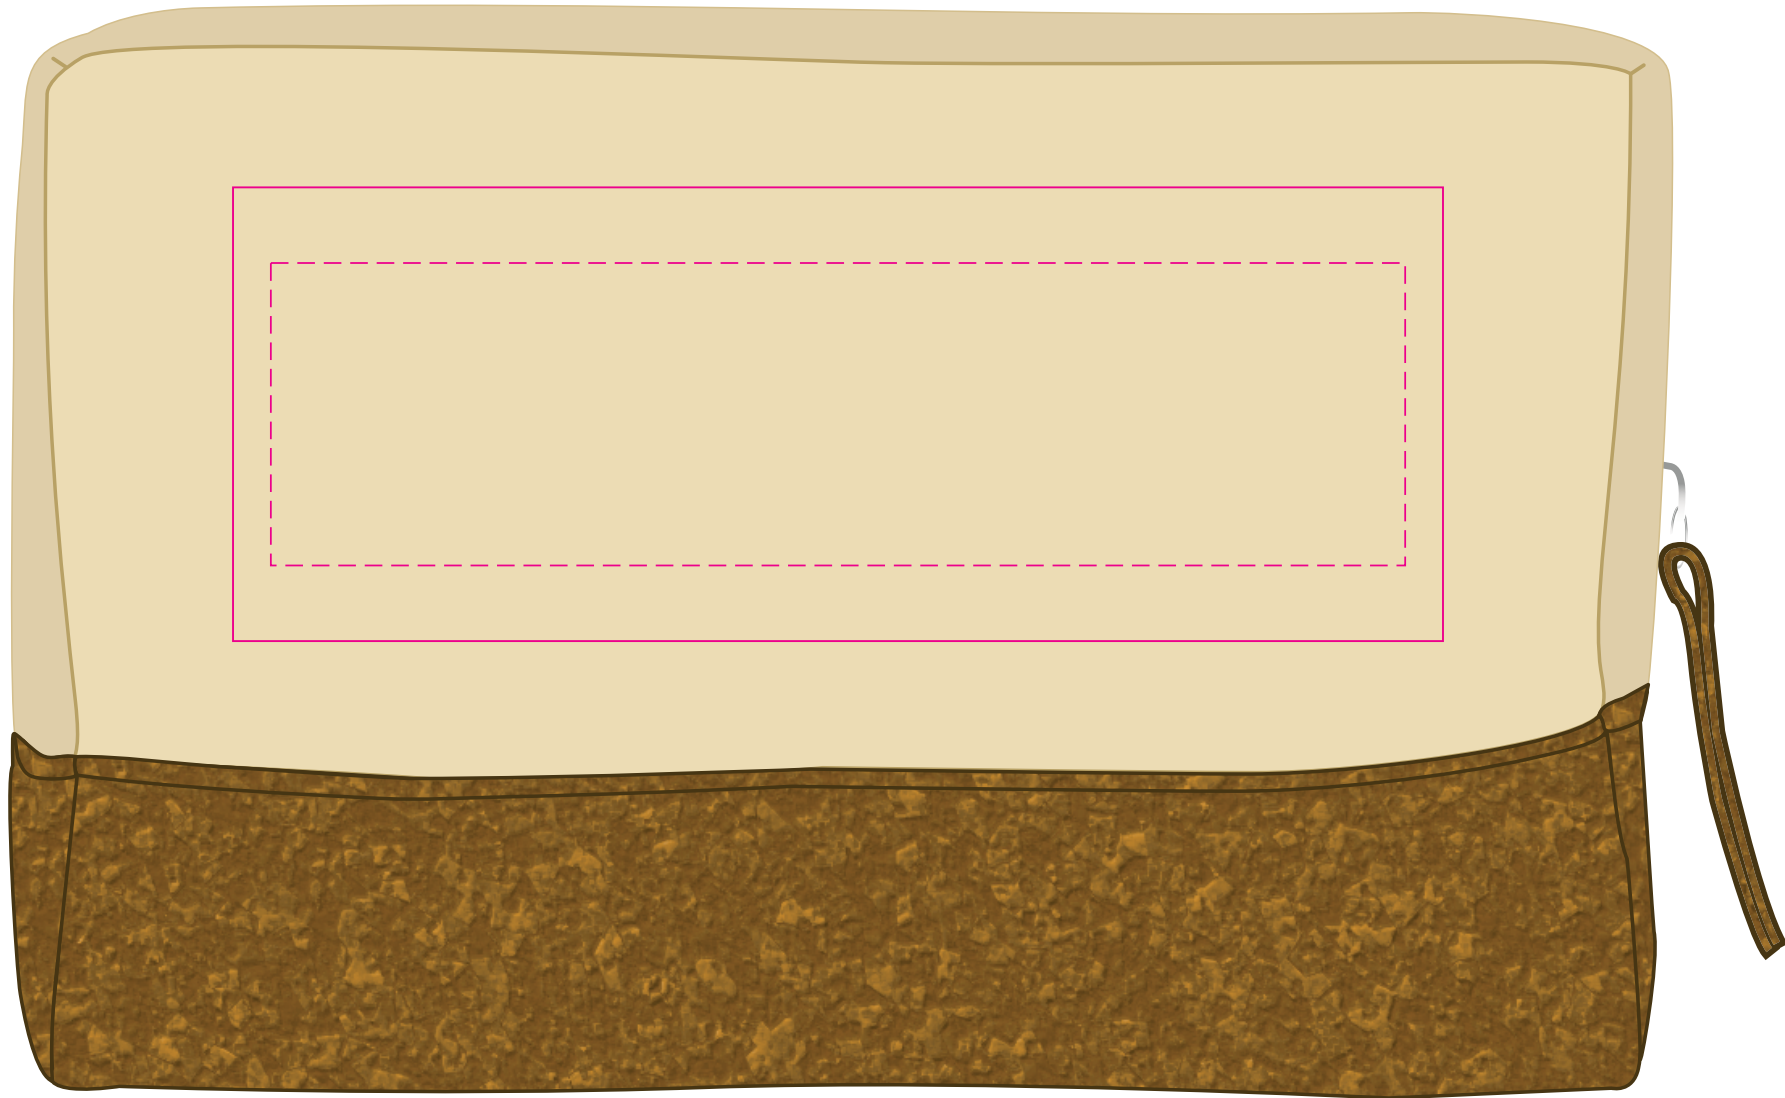

Logo Here

Job # XXXXXX
Cust # XXXX-XC

LL4632 - Corsica Calico/Cork Utility Case - Natural

Screen Print  PMS XXXc

Nucolour Transfer 

BELOW IS 70% OF SIZE

Screen
Print Area: 160mmL x 60mmH
Actual print size: xxmmL x xxmmH

Nucolour Transfer
Print Area: 150mmL x 40mmH
Actual print size: xxmmL x xxmmH

Finished print area - Screen 
Finished print area - Nucolour Transfer 

Screen

Print Area: 160mmL x 60mmH

Actual print size: xxmmL x xxmmH

Nucolour Transfer

Print Area: 150mmL x 40mmH

Actual print size: xxmmL x xxmmH

Finished print area - Screen

Finished print area - Nucolour Transfer