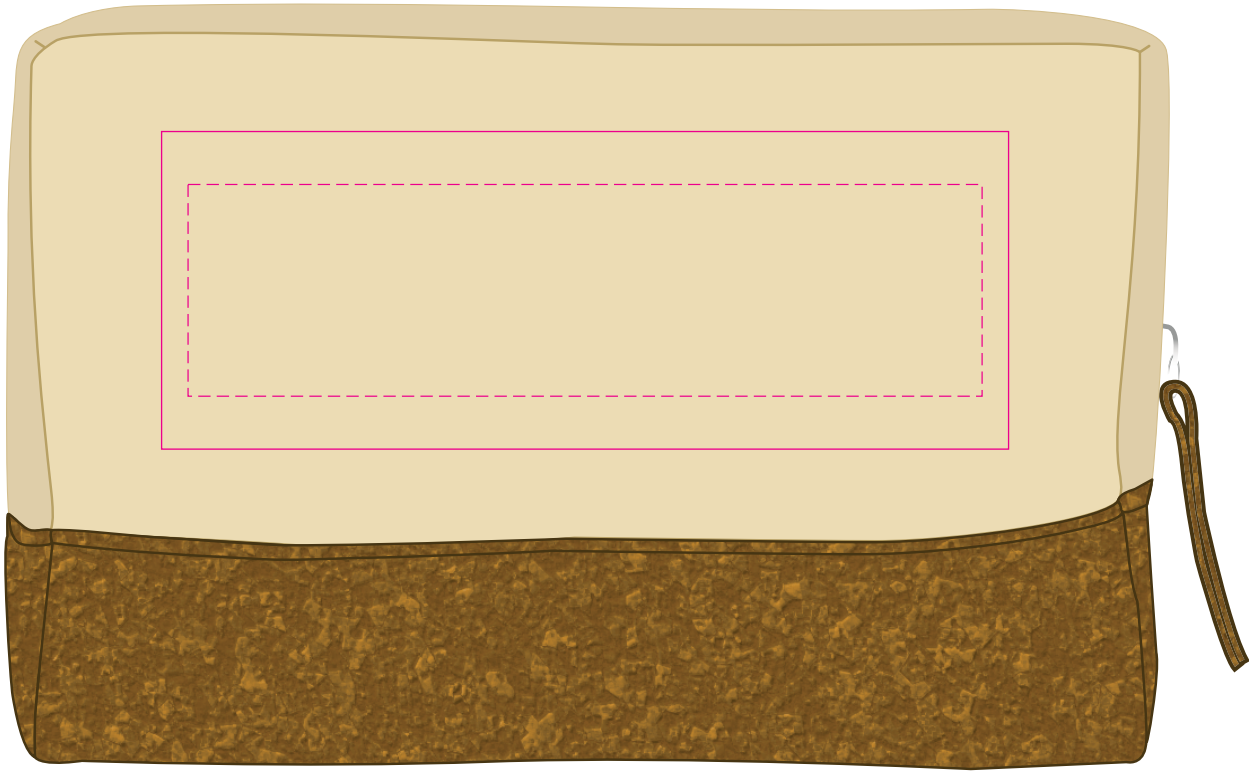

Logo Here

Job # XXXXXX
Cust # XXXX-XC

LL4632 - Corsica Calico/Cork Utility Case - Natural

Screen Print  PMS XXXc

Nucolour Transfer 

BELOW IS 70% OF SIZE

Screen
Print Area: 160mmL x 60mmH
Actual print size: xxmmL x xxmmH

Nucolour Transfer
Print Area: 150mmL x 40mmH
Actual print size: xxmmL x xxmmH

Finished print area - Screen 
Finished print area - Nucolour Transfer 

Screen

Print Area: 160mmL x 60mmH

Actual print size: xxmmL x xxmmH

Nucolour Transfer

Print Area: 150mmL x 40mmH

Actual print size: xxmmL x xxmmH

Finished print area - Screen

Finished print area - Nucolour Transfer