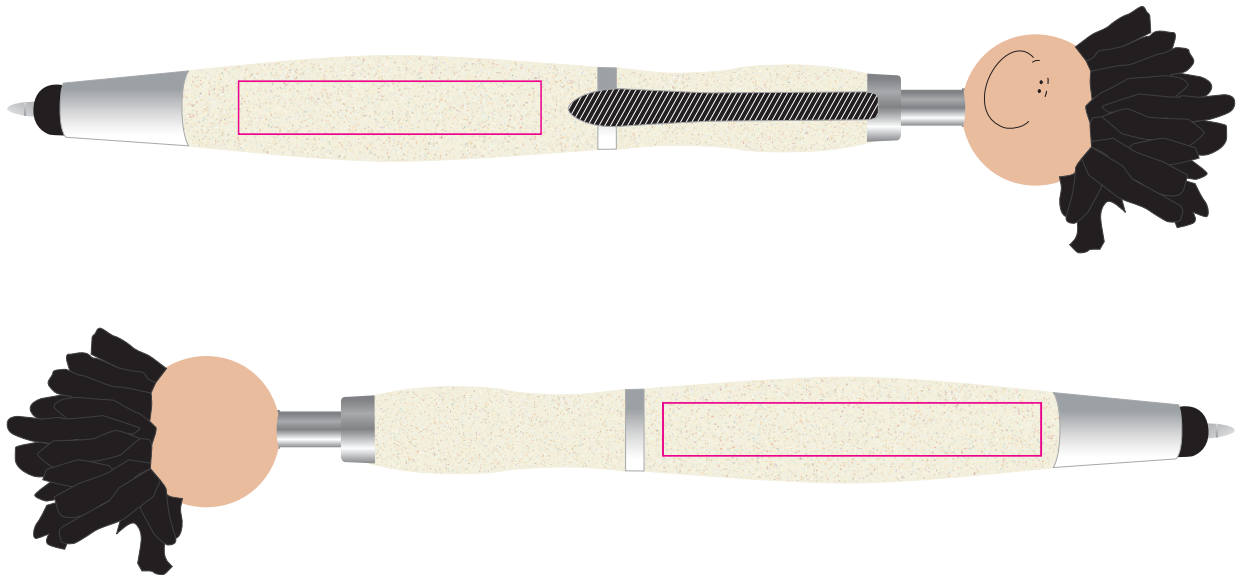

Logo Here

Job # XXXXXX
Cust # XXXX-XC

LL4604 - Mop Top Eco - Natural/Black

Pad Print  PMS XXXc

Front
Print Area: 40mmL x 7mmH
Actual print size: xxmmL x xxmmH

Back
Print Area: 50mmL x 7mmH
Actual print size: xxmmL x xxmmH

Finished print area 

LL4604 - Mop Top Eco - Natural/Black + Cardboard Sleeve: Black, Natural, White

Pad Print  PMS XXXc

Pad Print  PMS XXXc

Cardboard Pouch to be supplied in bulk 

Cardboard Pouch with pens packed inside 

BELOW IS 50% OF ACTUAL SIZE

Front
Print Area: 40mmL x 7mmH
Actual print size: xxmmL x xxmmH

Back
Print Area: 50mmL x 7mmH
Actual print size: xxmmL x xxmmH

Finished print area 

Pad - Sleeve
Print Area: 20mmL x 55mmH
Actual print size: xxmmL x xxmmH

Finished print area 

Pad Print

PMS
XXXc

Pad - Sleeve

Print Area: 20mmL x 55mmH

Actual print size: xxmmL x xxmmH

Finished print area 