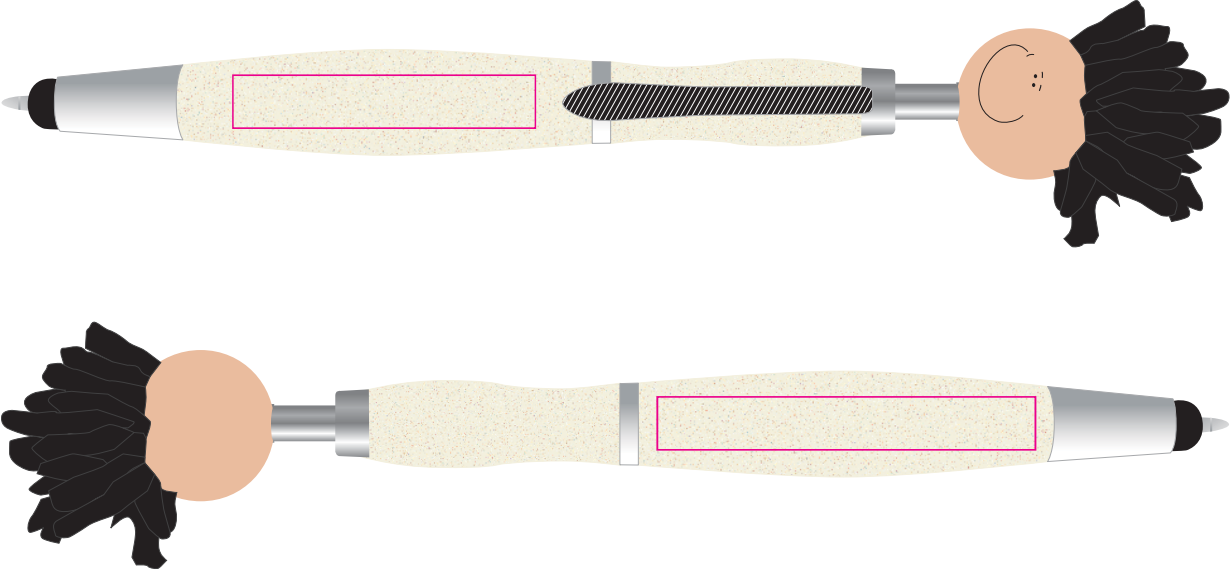

Logo Here

Job # XXXXXX
Cust # XXXX-XC

LL4604 - Mop Top Eco - Natural/Black

Pad Print  PMS XXXc

Front
Print Area: 40mmL x 7mmH
Actual print size: xxmmL x xxmmH

Back
Print Area: 50mmL x 7mmH
Actual print size: xxmmL x xxmmH

Finished print area 

LL4604 - Mop Top Eco - Natural/Black + Cardboard Sleeve: Black, Natural, White

Pad Print  PMS XXXc

Pad Print  PMS XXXc

Cardboard Pouch to be supplied in bulk 

Cardboard Pouch with pens packed inside 

BELOW IS 50% OF ACTUAL SIZE

Front
Print Area: 40mmL x 7mmH
Actual print size: xxmmL x xxmmH

Back
Print Area: 50mmL x 7mmH
Actual print size: xxmmL x xxmmH

Finished print area 

Pad - Sleeve
Print Area: 20mmL x 55mmH
Actual print size: xxmmL x xxmmH

Finished print area 

Pad Print

PMS
XXXc

Pad - Sleeve

Print Area: 20mmL x 55mmH

Actual print size: xxmmL x xxmmH

Finished print area 