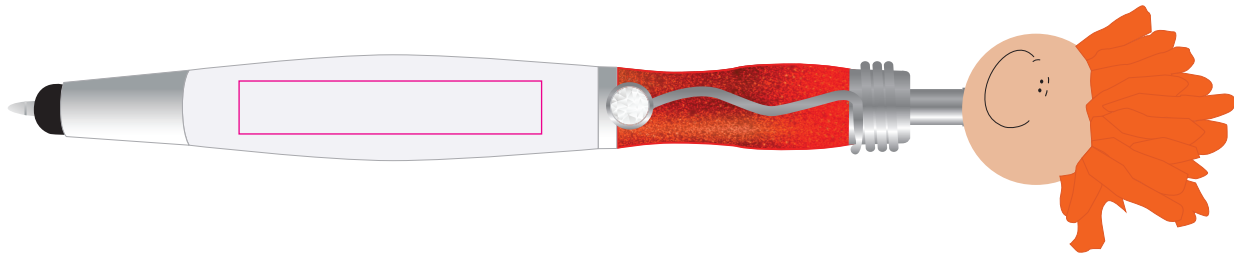

LL4602 - Mop Top Jazz Pen / Stylus - Orange, Red, Black

Pad Print  PMS XXXc

Front

Opposite side to clip

Front
Print Area: 40mmL x 7mmH
Actual print size: xxmmL x xxmmH

Back
Print Area: 50mmL x 7mmH
Actual print size: xxmmL x xxmmH

Finished print area 

Logo Here

Job # XXXXXX
Cust # XXXX-XC

LL4602 - Mop Top Jazz Pen / Stylus - Orange, Red, Black + Cardboard Sleeve: Black, Natural, White

Pad Print  PMS XXXc

Pad Print  PMS XXXc

Cardboard Pouch to be supplied in bulk 

Cardboard Pouch with pens packed inside 

BELOW IS 50% OF ACTUAL SIZE

Front

Opposite side to clip

Front
Print Area: 40mmL x 7mmH
Actual print size: xxmmL x xxmmH

Back
Print Area: 50mmL x 7mmH
Actual print size: xxmmL x xxmmH