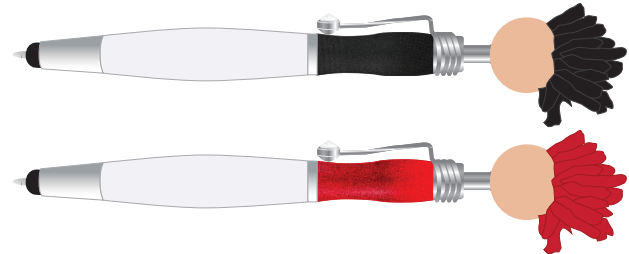

LL4602 - Mop Top Jazz Pen / Stylus - Orange, Red, Black

Pad Print  PMS XXXc

Front

Opposite side to clip

Front
Print Area: 40mmL x 7mmH
Actual print size: xxmmL x xxmmH

Back
Print Area: 50mmL x 7mmH
Actual print size: xxmmL x xxmmH

Finished print area 

Logo Here

Job # XXXXXX
Cust # XXXX-XC

LL4602 - Mop Top Jazz Pen / Stylus - Orange, Red, Black + Cardboard Sleeve: Black, Natural, White

Pad Print  PMS XXXc

Pad Print  PMS XXXc

Cardboard Pouch to be supplied in bulk 

Cardboard Pouch with pens packed inside 

BELOW IS 50% OF ACTUAL SIZE

Front

Opposite side to clip

Front
Print Area: 40mmL x 7mmH
Actual print size: xxmmL x xxmmH

Back
Print Area: 50mmL x 7mmH
Actual print size: xxmmL x xxmmH