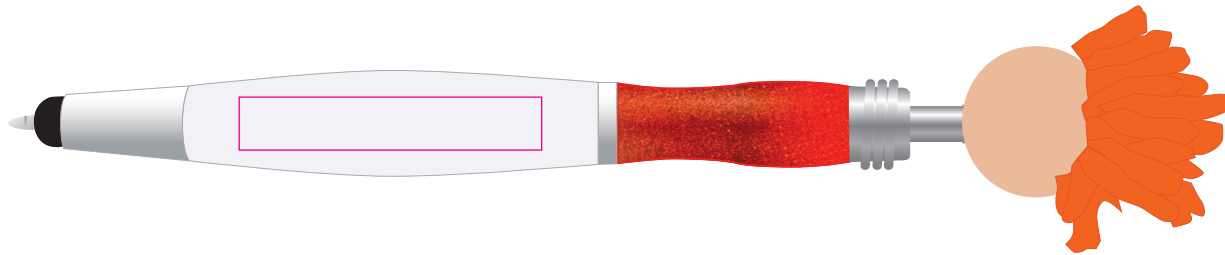

LL4602 - Mop Top Jazz Pen / Stylus - Orange, Red, Black

Pad Print  PMS XXXc

Front

Opposite side to clip

Front
Print Area: 40mmL x 7mmH
Actual print size: xxmmL x xxmmH

Back
Print Area: 50mmL x 7mmH
Actual print size: xxmmL x xxmmH

Finished print area 

Logo Here

Job # XXXXXX
Cust # XXXX-XC

LL4602 - Mop Top Jazz Pen / Stylus - Orange, Red, Black + Cardboard Sleeve: Black, Natural, White

Pad Print  PMS XXXc

Pad Print  PMS XXXc

Cardboard Pouch to be supplied in bulk 

Cardboard Pouch with pens packed inside 

BELOW IS 50% OF ACTUAL SIZE

Front

Opposite side to clip

Front
Print Area: 40mmL x 7mmH
Actual print size: xxmmL x xxmmH

Back
Print Area: 50mmL x 7mmH
Actual print size: xxmmL x xxmmH