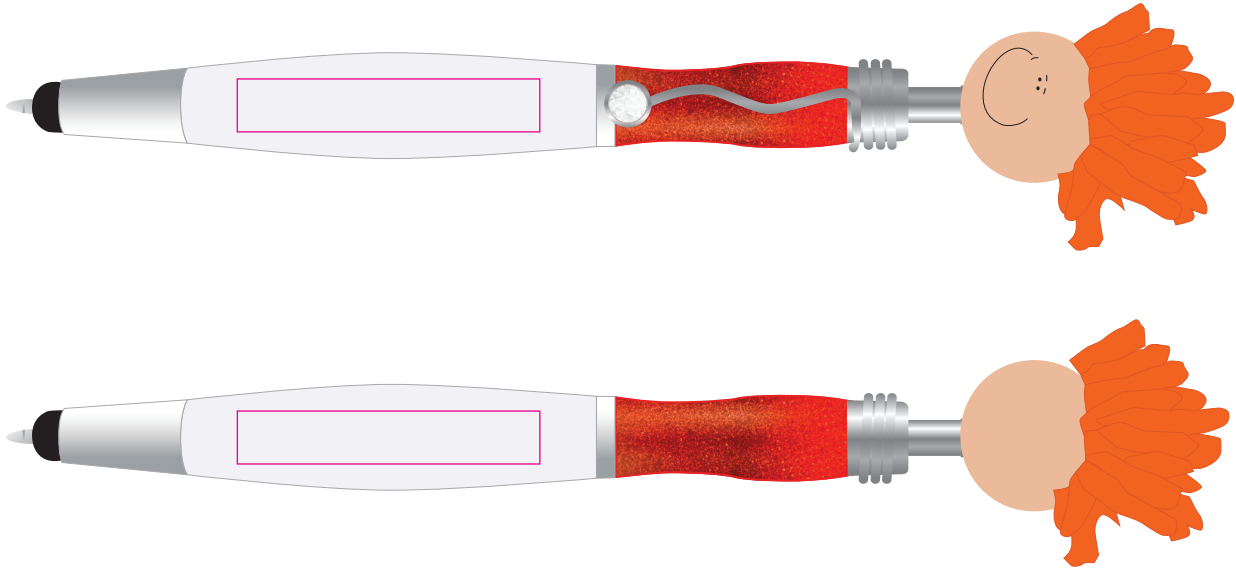

LL4602 - Mop Top Jazz Pen / Stylus - Orange, Red, Black

Pad Print  PMS XXXc

Front

Opposite side to clip

Front
Print Area: 40mmL x 7mmH
Actual print size: xxmmL x xxmmH

Back
Print Area: 50mmL x 7mmH
Actual print size: xxmmL x xxmmH

Finished print area 

Logo Here

Job # XXXXXX
Cust # XXXX-XC

LL4602 - Mop Top Jazz Pen / Stylus - Orange, Red, Black + Cardboard Sleeve: Black, Natural, White

Pad Print  PMS XXXc

Pad Print  PMS XXXc

Cardboard Pouch to be supplied in bulk 

Cardboard Pouch with pens packed inside 

BELOW IS 50% OF ACTUAL SIZE

Front

Opposite side to clip

Front
Print Area: 40mmL x 7mmH
Actual print size: xxmmL x xxmmH

Back
Print Area: 50mmL x 7mmH
Actual print size: xxmmL x xxmmH

Finished print area 

Pad - Sleeve
Print Area: 20mmL x 55mmH
Actual print size: xxmmL x xxmmH

Finished print area 

Pad Print

PMS
XXXXc

Pad - Sleeve

Print Area: 20mmL x 55mmH

Actual print size: xmmL x xmmH