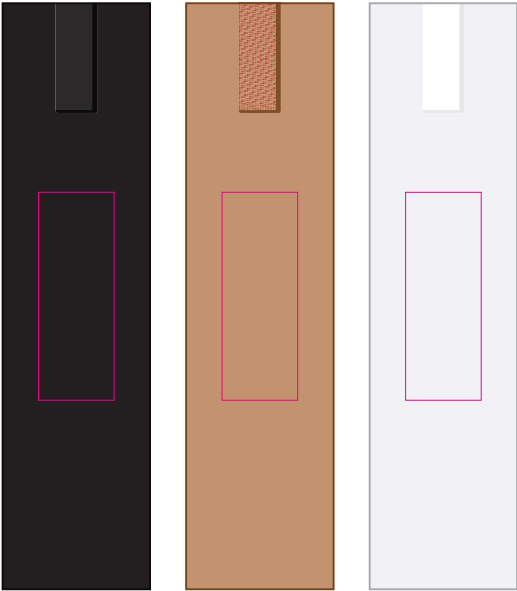

LL4602 - Mop Top Jazz Pen / Stylus - Orange, Red, Black

Pad Print  PMS XXXc

Front

Opposite side to clip

Front
Print Area: 40mmL x 7mmH
Actual print size: xxmmL x xxmmH

Back
Print Area: 50mmL x 7mmH
Actual print size: xxmmL x xxmmH

Finished print area 

Logo Here

Job # XXXXXX
Cust # XXXX-XC

LL4602 - Mop Top Jazz Pen / Stylus - Orange, Red, Black + Cardboard Sleeve: Black, Natural, White

Pad Print  PMS XXXc

Pad Print  PMS XXXc

Cardboard Pouch to be supplied in bulk 

Cardboard Pouch with pens packed inside 

BELOW IS 50% OF ACTUAL SIZE

Front

Opposite side to clip

Front
Print Area: 40mmL x 7mmH
Actual print size: xxmmL x xxmmH

Back
Print Area: 50mmL x 7mmH
Actual print size: xxmmL x xxmmH

Finished print area 

Pad - Sleeve
Print Area: 20mmL x 55mmH
Actual print size: xxmmL x xxmmH

Finished print area 

Pad Print

PMS
XXXXc

Pad - Sleeve

Print Area: 20mmL x 55mmH

Actual print size: xmmL x xmmH