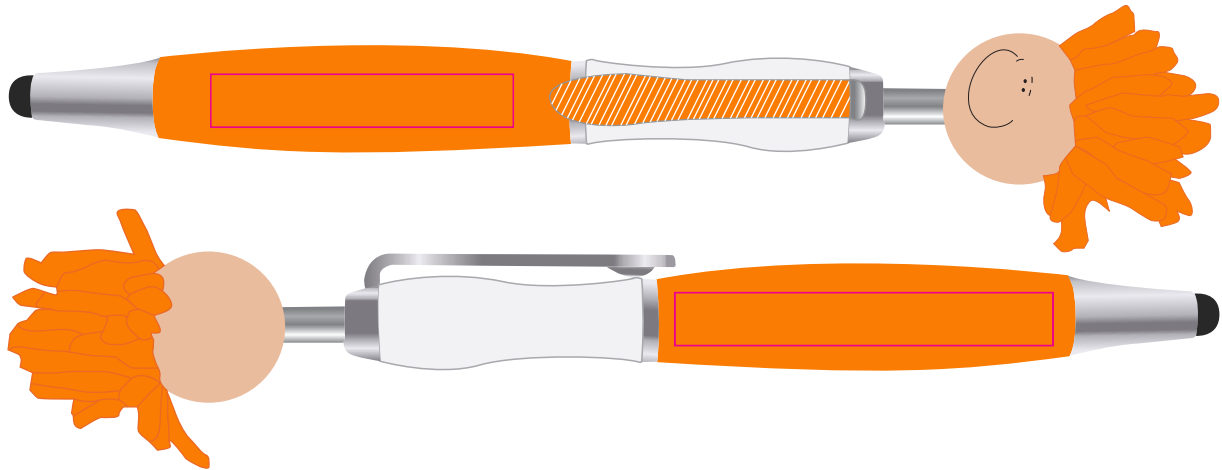

LL4600 - Mop Top Pen/Stylus - Orange, Red, Pink, Green, Blue, Black

Pad Print

Front (Beneath Clip)

Print Area: 40mmL x 7mmH

Actual print size: xxmmL x xxmmH

Back

Print Area: 40mmL x 7mmH

Actual print size: xxmmL x xxmmH

Side/s

Print Area: 50mmL x 7mmH

Actual print size: xxmmL x xxmmH

Logo Here

Job # XXXXXX
Cust # XXXX-XC

LL4600 - Mop Top Pen/Stylus - Orange, Red, Pink, Green, Blue, Black + Cardboard Sleeve: Black, Natural, White

Pad Print  PMS XXXc

Pad Print  PMS XXXc

Cardboard Pouch to be supplied in bulk 

Cardboard Pouch with pens packed inside 

Front/Beneath Clip
Print Area: 40mmL x 7mmH
Actual print size: xxmmL x xxmmH

Side/s
Print Area: 50mmL x 7mmH
Actual print size: xxmmL x xxmmH

Finished print area 

BELOW IS 50% OF ACTUAL SIZE

Pad - Sleeve
Print Area: 20mmL x 55mmH
Actual print size: xxmmL x xxmmH

Finished print area 

Pad Print

PMS
XXXc

Pad - Sleeve

Print Area: 20mmL x 55mmH