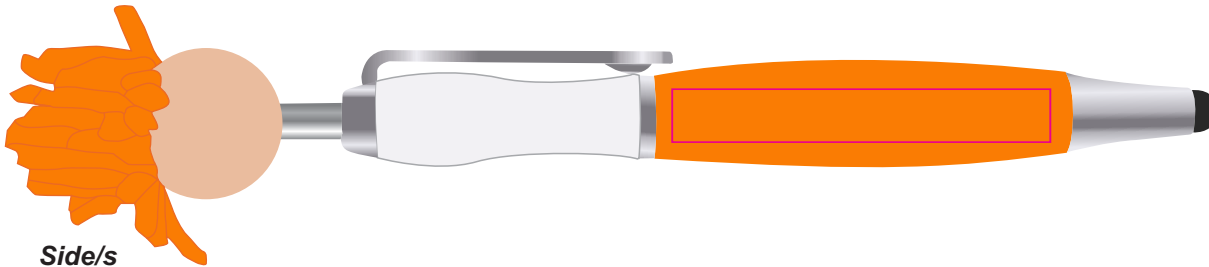

LL4600 - Mop Top Pen/Stylus - Orange, Red, Pink, Green, Blue, Black

Pad Print

Front (Beneath Clip)

Print Area: 40mmL x 7mmH

Actual print size: xxmmL x xxmmH

Back

Print Area: 40mmL x 7mmH

Actual print size: xxmmL x xxmmH

Side/s

Print Area: 50mmL x 7mmH

Actual print size: xxmmL x xxmmH

Logo Here

Job # XXXXXX
Cust # XXXX-XC

LL4600 - Mop Top Pen/Stylus - Orange, Red, Pink, Green, Blue, Black + Cardboard Sleeve: Black, Natural, White

Pad Print  PMS XXXc

Pad Print  PMS XXXc

Cardboard Pouch to be supplied in bulk 

Cardboard Pouch with pens packed inside 

Front/Beneath Clip
Print Area: 40mmL x 7mmH
Actual print size: xxmmL x xxmmH

Side/s
Print Area: 50mmL x 7mmH
Actual print size: xxmmL x xxmmH

Finished print area 

BELOW IS 50% OF ACTUAL SIZE

Pad - Sleeve
Print Area: 20mmL x 55mmH
Actual print size: xxmmL x xxmmH

Finished print area 

Pad Print

PMS
XXXc

Pad - Sleeve

Print Area: 20mmL x 55mmH