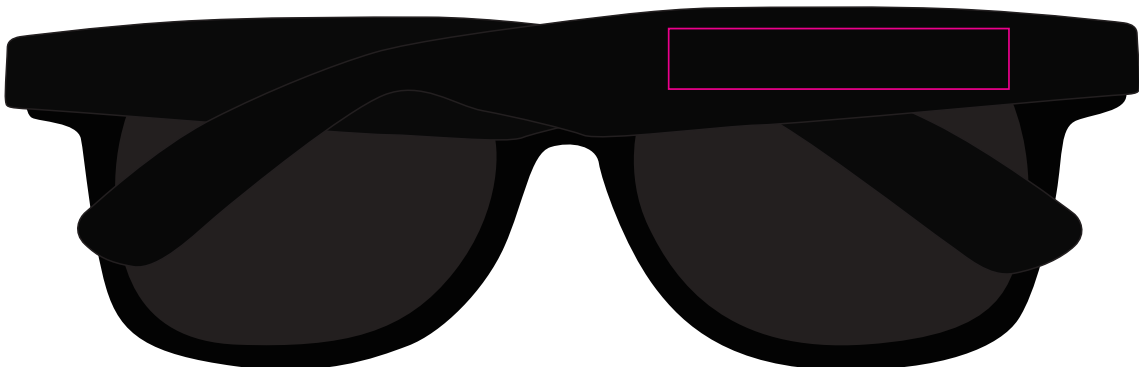

Pad Print

PMS
XXXc

Left Arm

Right Arm

Sunglasses

Pad - Left Arm / Right Arm

Print Area: 45mmL x 8mmH
Actual print size: xxmmL x xxmmH

Finished print area