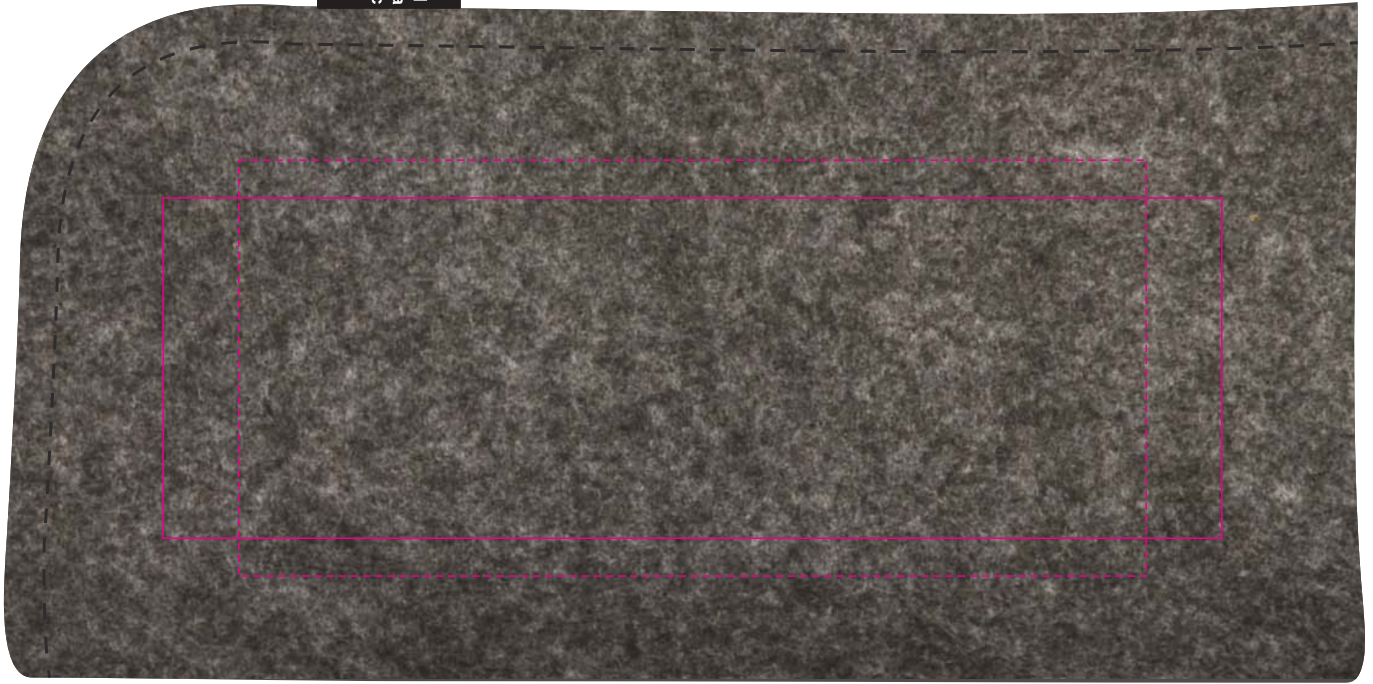

IMPORTANT
Screen Print colours will be muted due to material.

I used to be a plastic bottle

Screen - Pouch
Print Area: 120mmL x 55mmH
Actual print size: xxmmL x xxmmH

Digital Transfer - Pouch
Print Area: 140mmL x 45mmH
Actual print size: xxmmL x xxmmH

Finished print area - Screen - - - -
Finished print area - Transfer _ _ _ _

Pad - Sunglasses: Left Arm / Right Arm
Print Area: 45mmL x 8mmH
Actual print size: xxmmL x xxmmH

Finished print area _ _ _ _

Screen Print

PMS
XXXc

Nucolour Transfer

I used
to be a
plastic
bottle

Screen

Print Area: 120mmL x 55mmH
Actual print size: xxmmL x xxmmH

Digital Transfer

Print Area: 140mmL x 45mmH
Actual print size: xxmmL x xxmmH

Finished print area - Screen
Finished print area - Transfer

Pad Print

PMS
XXXc

Left Arm

Right Arm

Sunglasses

Pad - Left Arm / Right Arm

Print Area: 45mmL x 8mmH
Actual print size: xxmmL x xxmmH

Finished print area