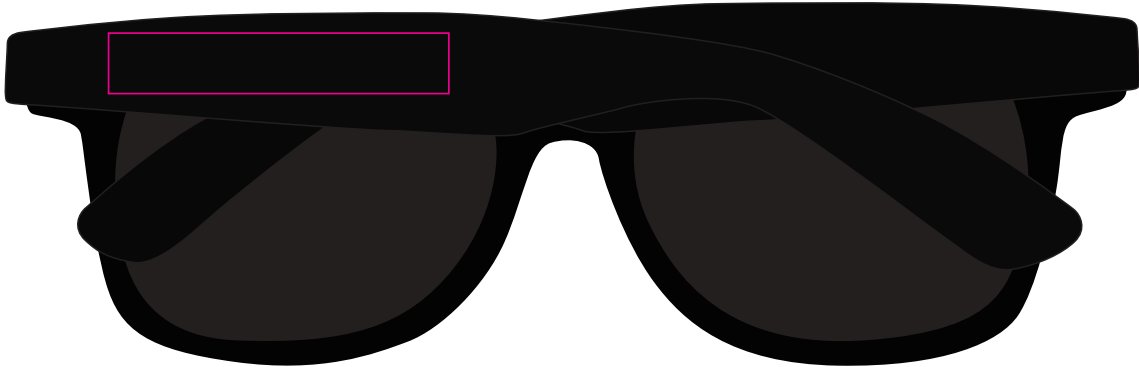

PMS
XXXc

Nucolour Transfer

I used
to be a
plastic
bottle

Screen

Print Area: 120mmL x 55mmH
Actual print size: xxmmL x xxmmH

Digital Transfer

Print Area: 140mmL x 45mmH
Actual print size: xxmmL x xxmmH

Finished print area - Screen
Finished print area - Transfer

Pad Print

PMS
XXXc

Left Arm

Right Arm

Sunglasses

Pad - Left Arm / Right Arm

Print Area: 45mmL x 8mmH
Actual print size: xxmmL x xxmmH

Finished print area