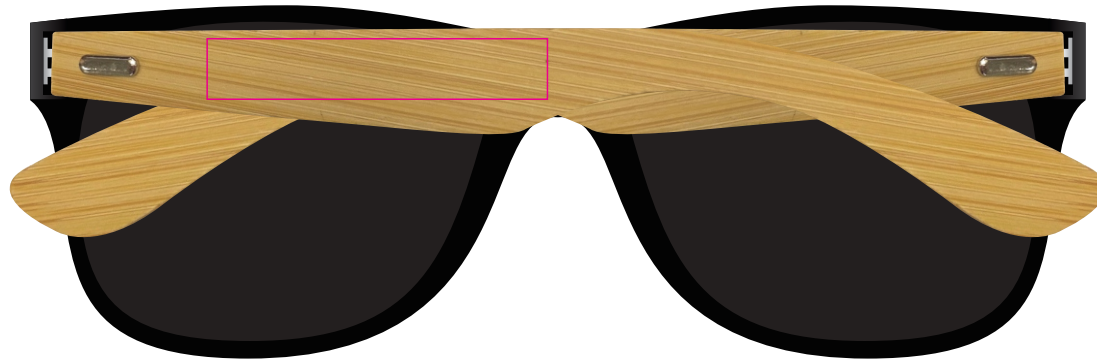

Pad Print PMS
XXXc

Laser Engrave

Left Arm

Right Arm