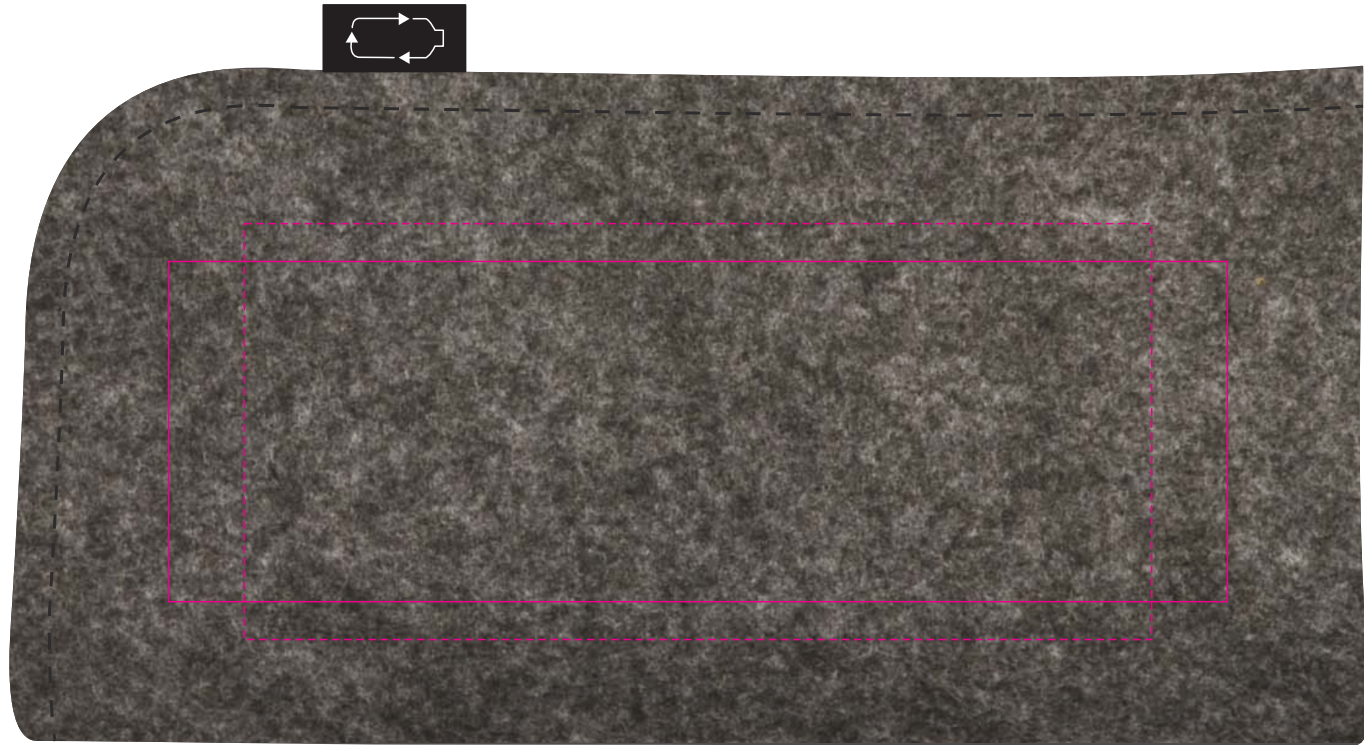

Below is 50% of actual size

Pad/Laser - Right Arm / Left Arm
Print Area: 45mmL x 8mmH
Actual print size: xxmmL x xxmmH

Finished print area - Pad 

Screen
Print Area: 120mmL x 55mmH
Actual print size: xxmmL x xxmmH

Digital Transfer
Print Area: 140mmL x 45mmH
Actual print size: xxmmL x xxmmH

Finished print area - Screen 
Finished print area - Transfer 

Pad Print  PMS
XXXc

Laser Engrave 

Left Arm

Right Arm

Pad/Laser - Right Arm / Left Arm

Print Area: 45mmL x 8mmH

Actual print size: xxmmL x xxmmH

Finished print area - Pad 

Screen Print  PMS
XXXc

Nucolour Transfer 

Screen

Print Area: 120mmL x 55mmH

Actual print size: xxmmL x xxmmH

Digital Transfer

Print Area: 140mmL x 45mmH

Actual print size: xxmmL x xxmmH

Finished print area - Screen 
Finished print area - Transfer 

Film (Screen)

Full Colour Design at 100% size.

White Layer.