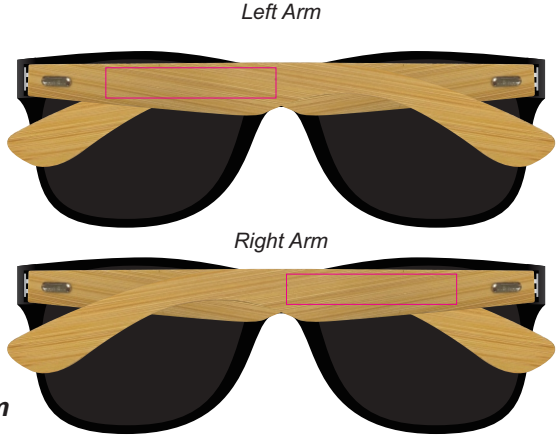

Logo Here

Job # XXXXXX
Cust # XXXX-XC

LL4563 - Ultra Sunglasses Pack

Due to the nature of this unique material, natural imperfections in the surface of the item can occur and are considered acceptable.

- Pad Print  PMS XXXc
- Laser Engrave 
- Screen Print  PMS XXXc
- Nucolour Transfer 

Below is 50% of actual size

Pad/Laser - Right Arm / Left Arm
Print Area: 45mmL x 8mmH
Actual print size: xxmmL x xxmmH

Finished print area - Pad 

Screen
Print Area: 120mmL x 55mmH
Actual print size: xxmmL x xxmmH

Digital Transfer
Print Area: 140mmL x 45mmH
Actual print size: xxmmL x xxmmH

Finished print area - Screen 
Finished print area - Transfer 

Pad Print  PMS
XXXc

Laser Engrave 

Left Arm

Right Arm

Pad/Laser - Right Arm / Left Arm