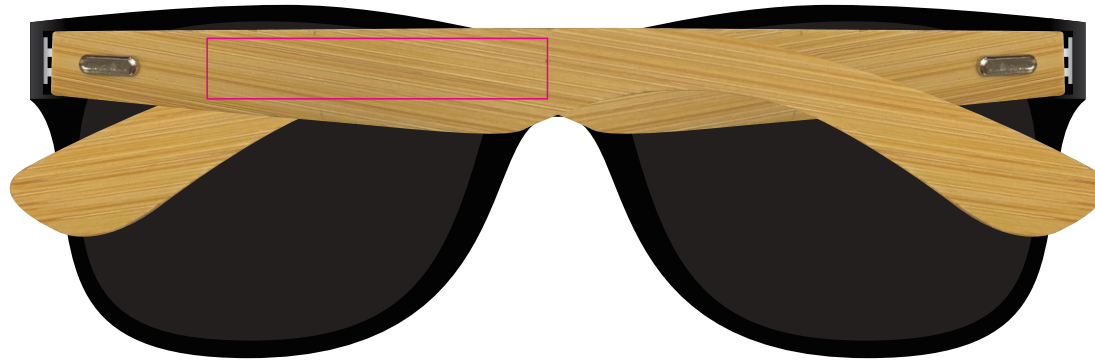

Logo Here

Job # XXXXXX  
Cust # XXXX-XC

**LL4562 - Bamboo Sunglasses - Black/Bamboo**

Due to the nature of this unique material, natural imperfections in the surface of the item can occur and are considered acceptable.

Pad Print  PMS XXXc

Laser Engrave 

Left Arm

Right Arm

**Pad/Laser**  
Print Area: 45mmL x 8mmH  
Actual print size: xxmmL x xxmmH

Finished print area 