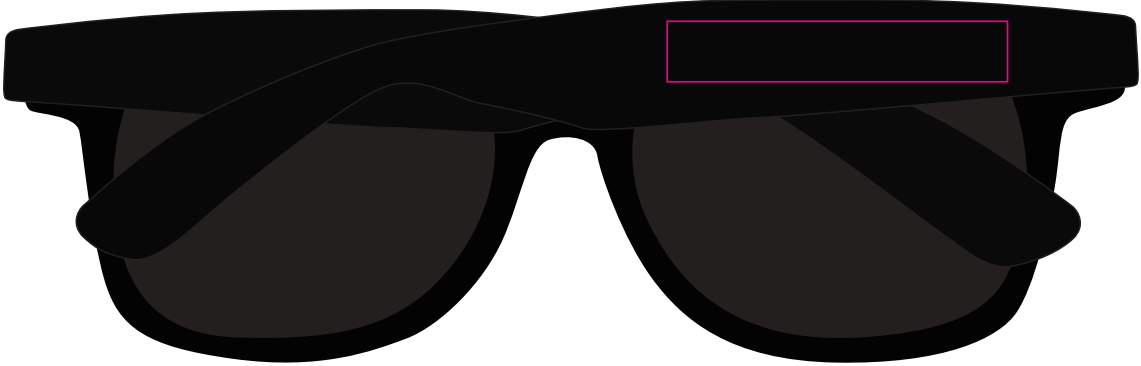

Logo Here

Job # XXXXXX
Cust # XXXX-XC

LL4560 - Horizon Sunglasses - Black, Dark Blue, Light Blue, Green, Purple, Pink, Red, Orange, Yellow or White

Pad Print  PMS XXXc

Left Arm

Right Arm

Pad - Left Arm / Right Arm
Print Area: 45mmL x 8mmH
Actual print size: xxmmL x xxmmH

Finished print area 