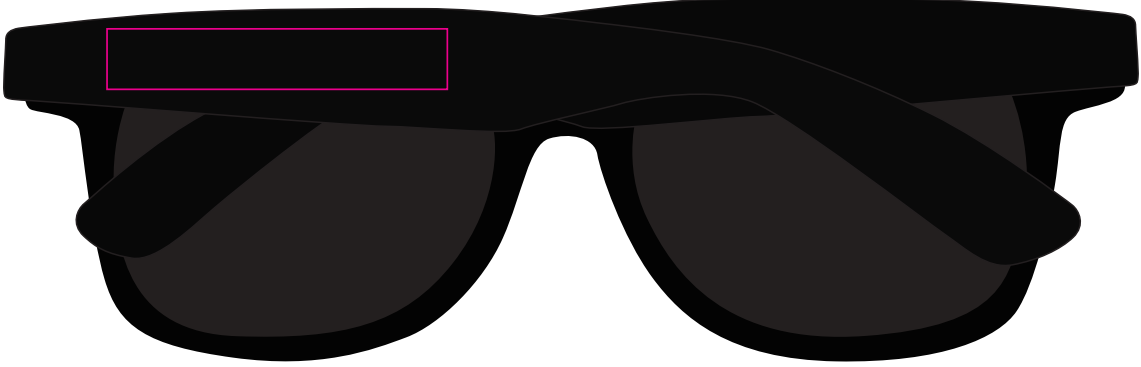

Logo Here

Job # XXXXXX
Cust # XXXX-XC

LL4560 - Horizon Sunglasses - Black, Dark Blue, Light Blue, Green, Purple, Pink, Red, Orange, Yellow or White

Pad Print  PMS XXXc

Left Arm

Right Arm

Pad - Left Arm / Right Arm
Print Area: 45mmL x 8mmH
Actual print size: xxmmL x xxmmH

Finished print area 