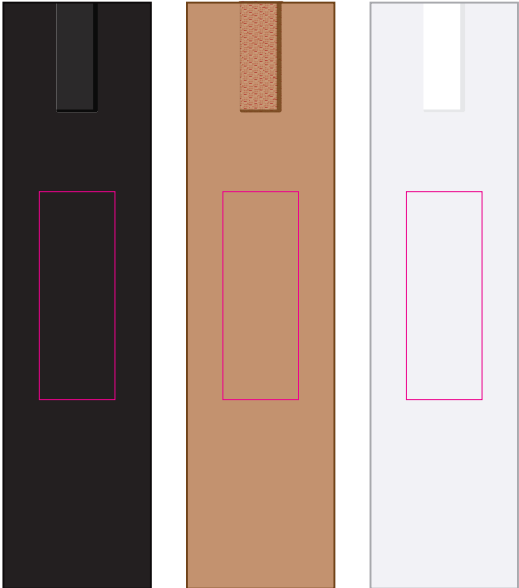

Logo Here

Job # XXXXXX
Cust # XXXX-XC

LL447 - Viva Stylus Pen & Highlighter with white barrel: *Yellow, Orange, Red, Pink, Purple, Light Green, Light Blue, Dark Blue, Black*

Pad Print  PMS XXXc

 Pens to be supplied in bulk

LL447 - Viva Stylus Pen & Highlighter with white barrel: Yellow, Orange, Red, Pink, Purple, Light Green, Light Blue, Dark Blue, Black + Cardboard Sleeve: Black, Natural, White

Pad Print  PMS XXXc

Pad Print  PMS XXXc

Cardboard Pouch to be supplied in bulk

Cardboard Pouch with pens packed inside

Print Area: 50mmL x 6mmH or 32mmL x 8mmH
Actual print size: xxmmL x xxmmH

CMYK Direct Digital 

Print Area: 50mmL x 5mmH or 32mmL x 7mmH
Actual print size: xxmmL x xxmmH

Finished print area 

BELOW IS 50% OF ACTUAL SIZE

Pad - Sleeve
Print Area: 20mmL x 55mmH
Actual print size: xxmmL x xxmmH

Finished print area 

Pad Print

PMS
XXXXc

Pad - Sleeve

Print Area: 20mmL x 55mmH