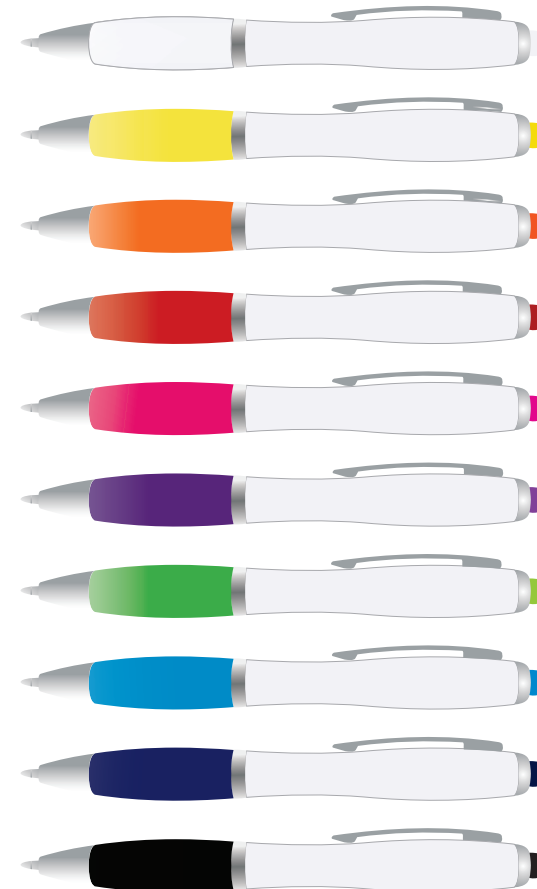

LL446 - Viva Stylus Pen with white barrel: *White, Yellow, Orange, Red, Pink, Purple, Light Green, Light Blue, Dark Blue, Black*

Pad Print

Pens to be supplied in bulk

Print Area: 50mmL x 6mmH or 32mmL x 8mmH
Actual print size: xxmmL x xxmmH

CMYK Direct Digital

Print Area: 50mmL x 5mmH or 32mmL x 7mmH
Actual print size: xxmmL x xxmmH

Finished print area

LL446 - Viva Stylus Pen with white barrel: *White, Yellow, Orange, Red, Pink, Purple, Light Green, Light Blue, Dark Blue, Black*
+ Cardboard Sleeve: *Black, Natural, White*

Pad Print

PMS
XXXc

Pad Print

PMS
XXXc

Cardboard Pouch
to be
supplied in bulk

Cardboard Pouch
with pens
packed inside

Print Area: 50mmL x 6mmH or 32mmL x 8mmH
Actual print size: xxmmL x xxmmH

CMYK Direct Digital