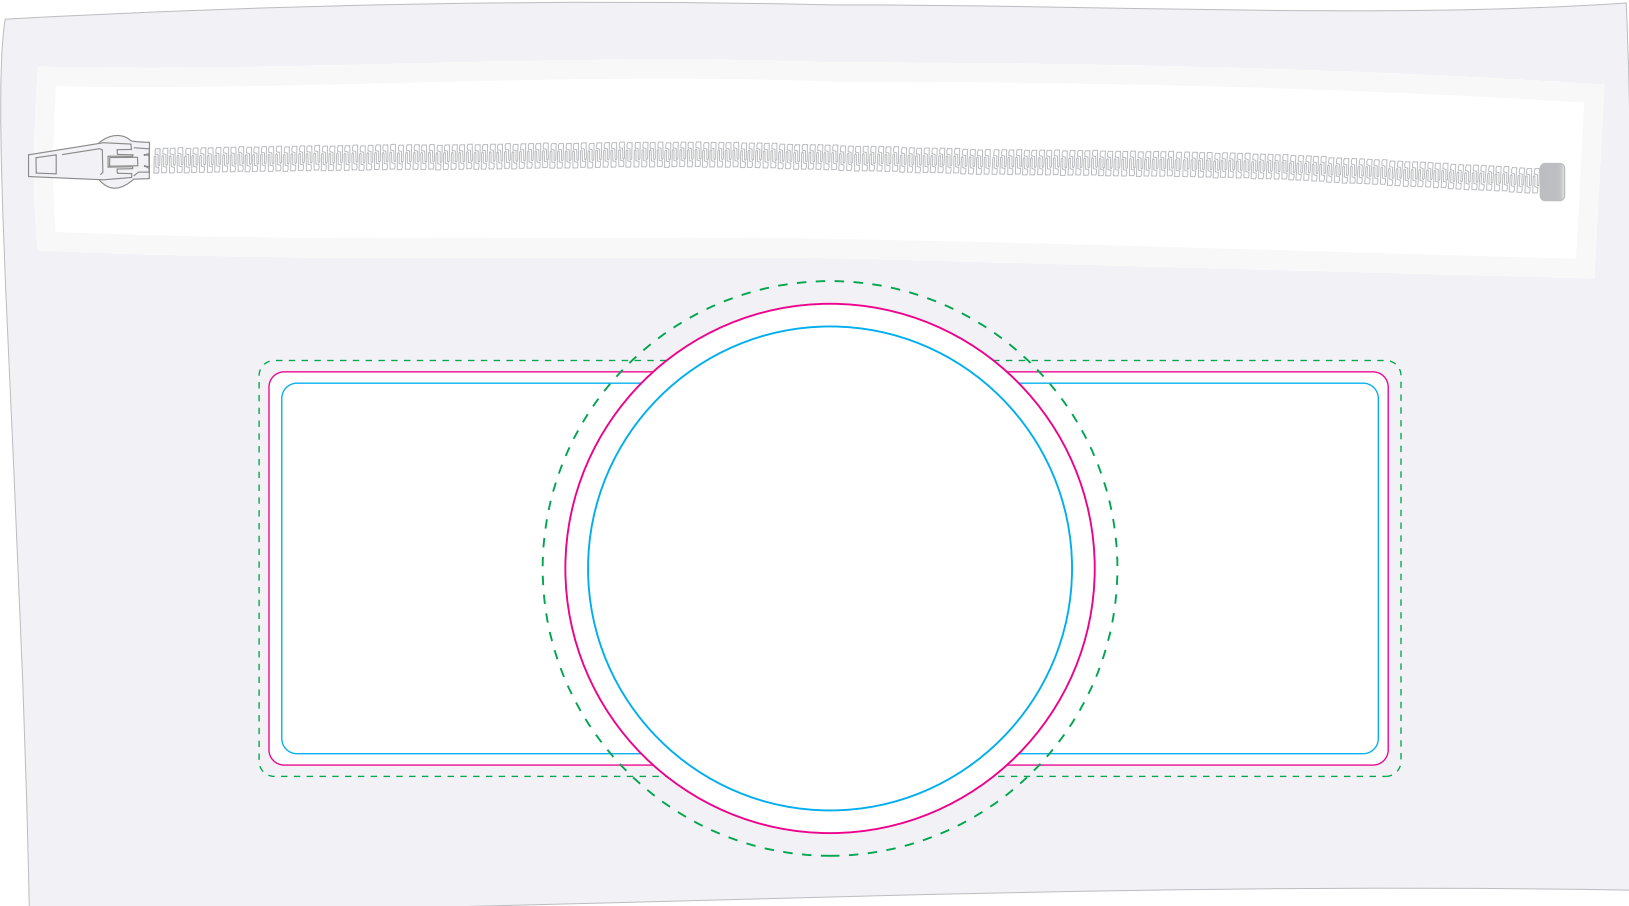

Logo Here

Job # XXXXXX
Cust # XXXX-XC

LL444 - Admire Pencil Case - Clear Front/White Back

Print Area: 71mm Diameter
Actual print size: xxmmL x xxmmH

Print Area: 148mmL x 52mmH
Actual print size: xxmmL x xxmmH

Max print area for copy & text

Finished print area

Bleed line

Logo Here

Job # XXXXXX
Cust # XXXX-XC

LL444 - Admire Pencil Case - Clear Front/White Back

Screen Print

Print Area: 180mmL x 60mmH
Actual print size: xxxmmL x xxxmmH

Finished print area