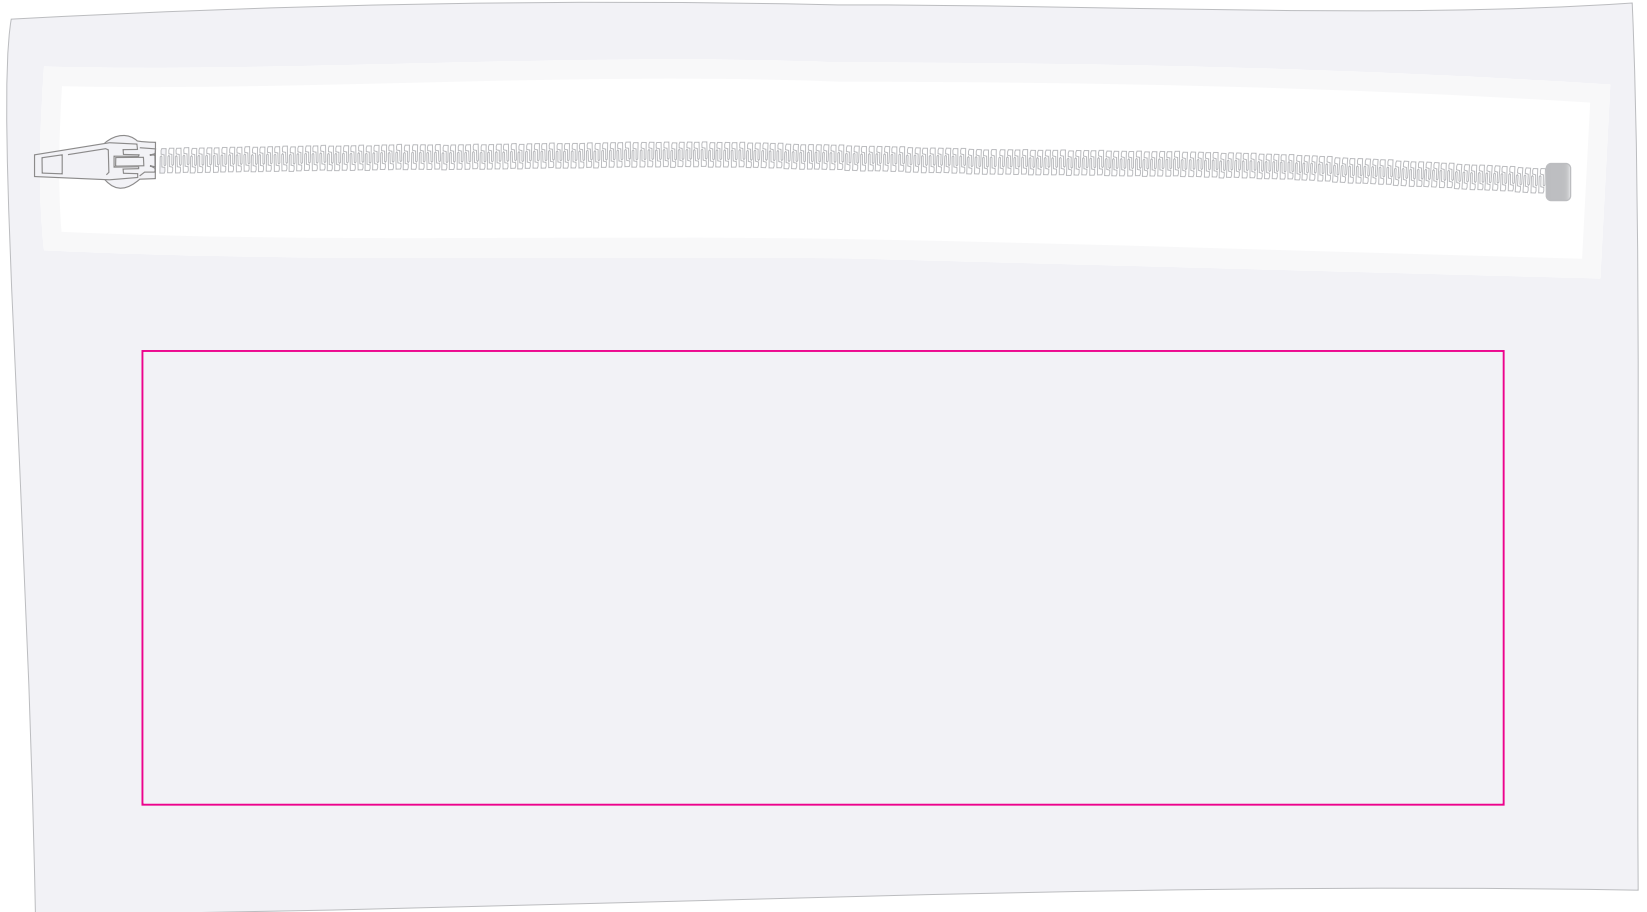

Logo Here

Job # XXXXXX
Cust # XXXX-XC

LL444 - Admire Pencil Case - Clear Front/White Back

Print Area: 71mm Diameter
Actual print size: xxmmL x xxmmH

Print Area: 148mmL x 52mmH
Actual print size: xxmmL x xxmmH

Max print area for copy & text

Finished print area

Bleed line

Logo Here

Job # XXXXXX
Cust # XXXX-XC

LL444 - Admire Pencil Case - Clear Front/White Back

Screen Print

Print Area: 180mmL x 60mmH
Actual print size: xxxmmL x xxxmmH

Finished print area