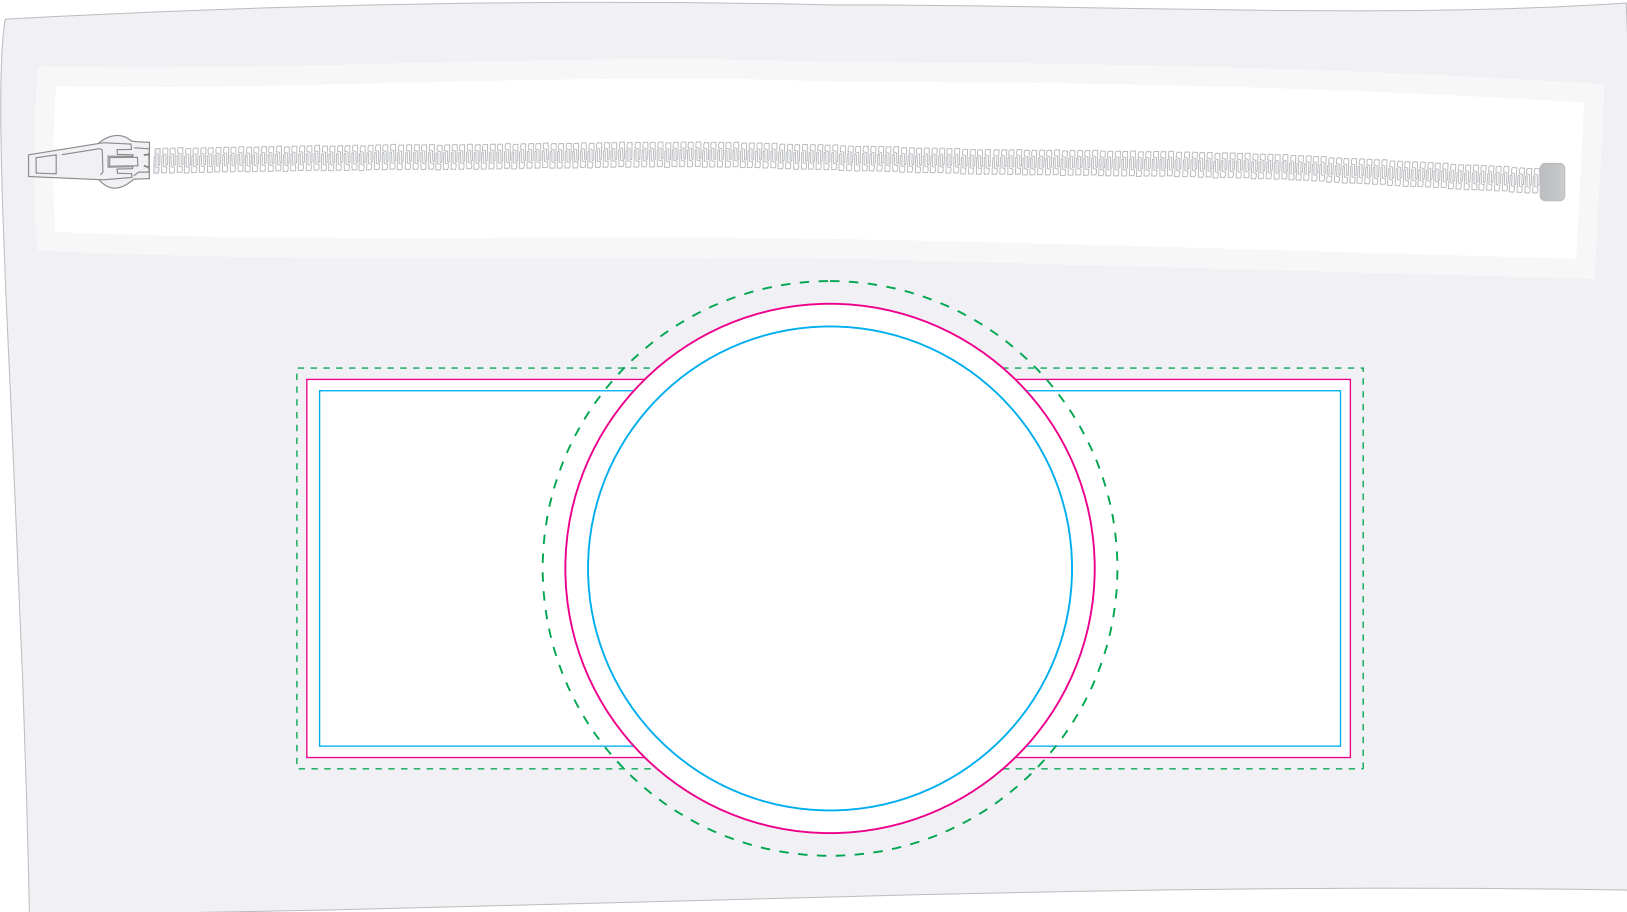

Logo Here

Job # XXXXXX
Cust # XXXX-XC

LL444 - Admire Pencil Case - Clear Front/White Back

Print Area: 70mm Diameter
Actual print size: xxmmL x xxmmH

Print Area: 138mmL x 50mmH
Actual print size: xxmmL x xxmmH

Max print area for copy & text 
Finished print area 
Bleed line 

Logo Here

Job # XXXXXX
Cust # XXXX-XC

LL444 - Admire Pencil Case - Clear Front/White Back

Screen Print  PMS XXXc

Print Area: 180mmL x 60mmH
Actual print size: xxmmL x xxmmH

Finished print area 