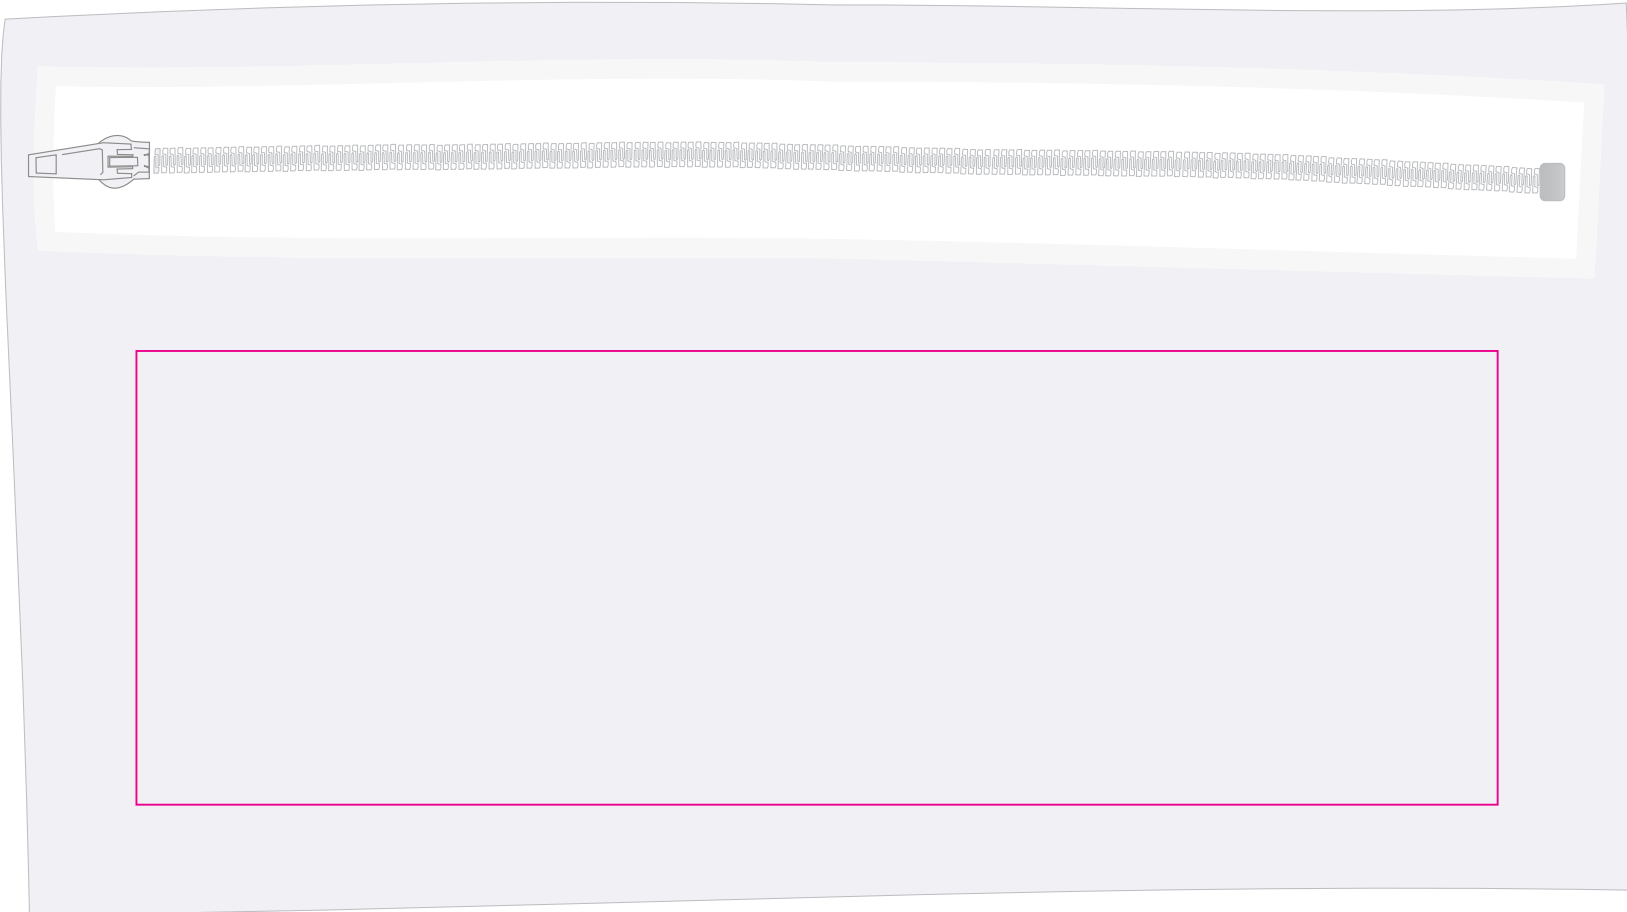

Logo Here

Job # XXXXXX
Cust # XXXX-XC

LL444 - Admire Pencil Case - Clear Front/White Back

Print Area: 70mm Diameter
Actual print size: xxmmL x xxmmH

Print Area: 138mmL x 50mmH
Actual print size: xxmmL x xxmmH

Max print area for copy & text 
Finished print area 
Bleed line 

Logo Here

Job # XXXXXX
Cust # XXXX-XC

LL444 - Admire Pencil Case - Clear Front/White Back

Screen Print  PMS XXXc

Print Area: 180mmL x 60mmH
Actual print size: xxmmL x xxmmH

Finished print area 