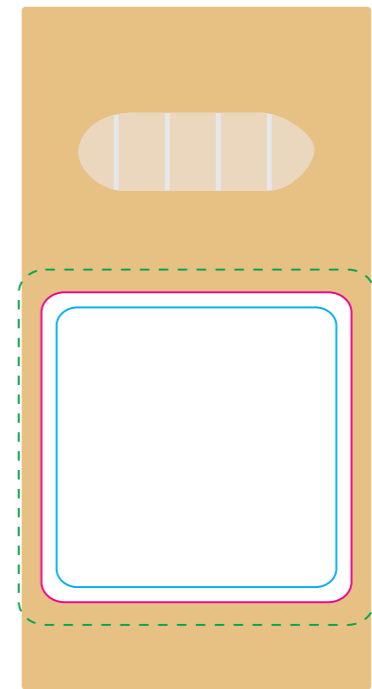

LL4442 - Vibe Stationery Set: *Admire Pencil Case:* Clear/White *Ruler:* White *Pencil Set:* Natural *Eraser:* White & *Octave Pen:*

- Pad Print PMS XXXc
- Screen Print PMS XXXc
- CMYK Label C M Y K

Pencil Case
 Print Area: 138mmL x 50mmH or 71mm Diameter
 Actual print size: xxmmL x xxmmH

Screen Print  PMS XXXC

Ruler
 Print Area: 145mmL x 13mmH
 Actual print size: xxmmL x xxmmH

Finished print area 

Pencil Set
 Print Area: 41mmL x 41mmH
 Actual print size: xxmmL x xxmmH

Max print area for copy & text 
 Finished print area 
 Bleed line 

Pad Print  PMS XXXC

Eraser
 Print Area: 40mmL x 27mmH
 Actual print size: xxmmL x xxmmH

Finished print area 

Pad Print  PMS XXXC

Pen
 Print Area: 50mmL x 6mmH
 Actual print size: xxmmL x xxmmH

Finished print area 