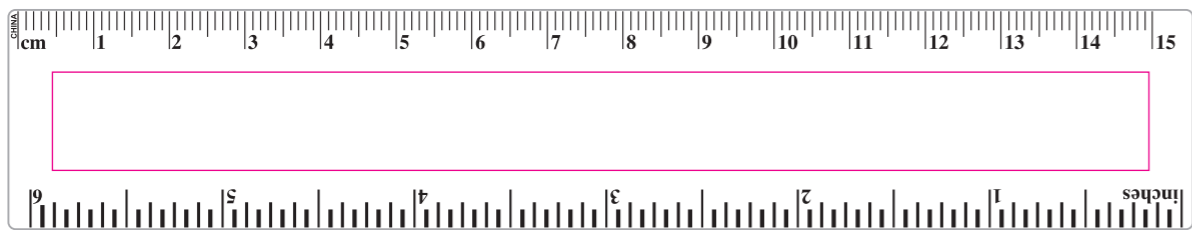

LL4442 - Vibe Stationery Set: *Admire Pencil Case:* Clear/White *Ruler:* White *Pencil Set:* Natural *Eraser:* White & *Octave Pen:*

- Pad Print PMS XXXc
- Screen Print PMS XXXc
- CMYK Label C M Y K

Pencil Case
 Print Area: 138mmL x 50mmH or 71mm Diameter
 Actual print size: xxmmL x xxmmH

Screen Print  PMS XXXC

Ruler
 Print Area: 145mmL x 13mmH
 Actual print size: xxmmL x xxmmH

Finished print area 

Pencil Set
 Print Area: 41mmL x 41mmH
 Actual print size: xxmmL x xxmmH

Max print area for copy & text 
 Finished print area 
 Bleed line 

Pad Print  PMS XXXC

Eraser
 Print Area: 40mmL x 27mmH
 Actual print size: xxmmL x xxmmH

Finished print area 

Pad Print  PMS XXXC

Pen
 Print Area: 50mmL x 6mmH
 Actual print size: xxmmL x xxmmH

Finished print area 