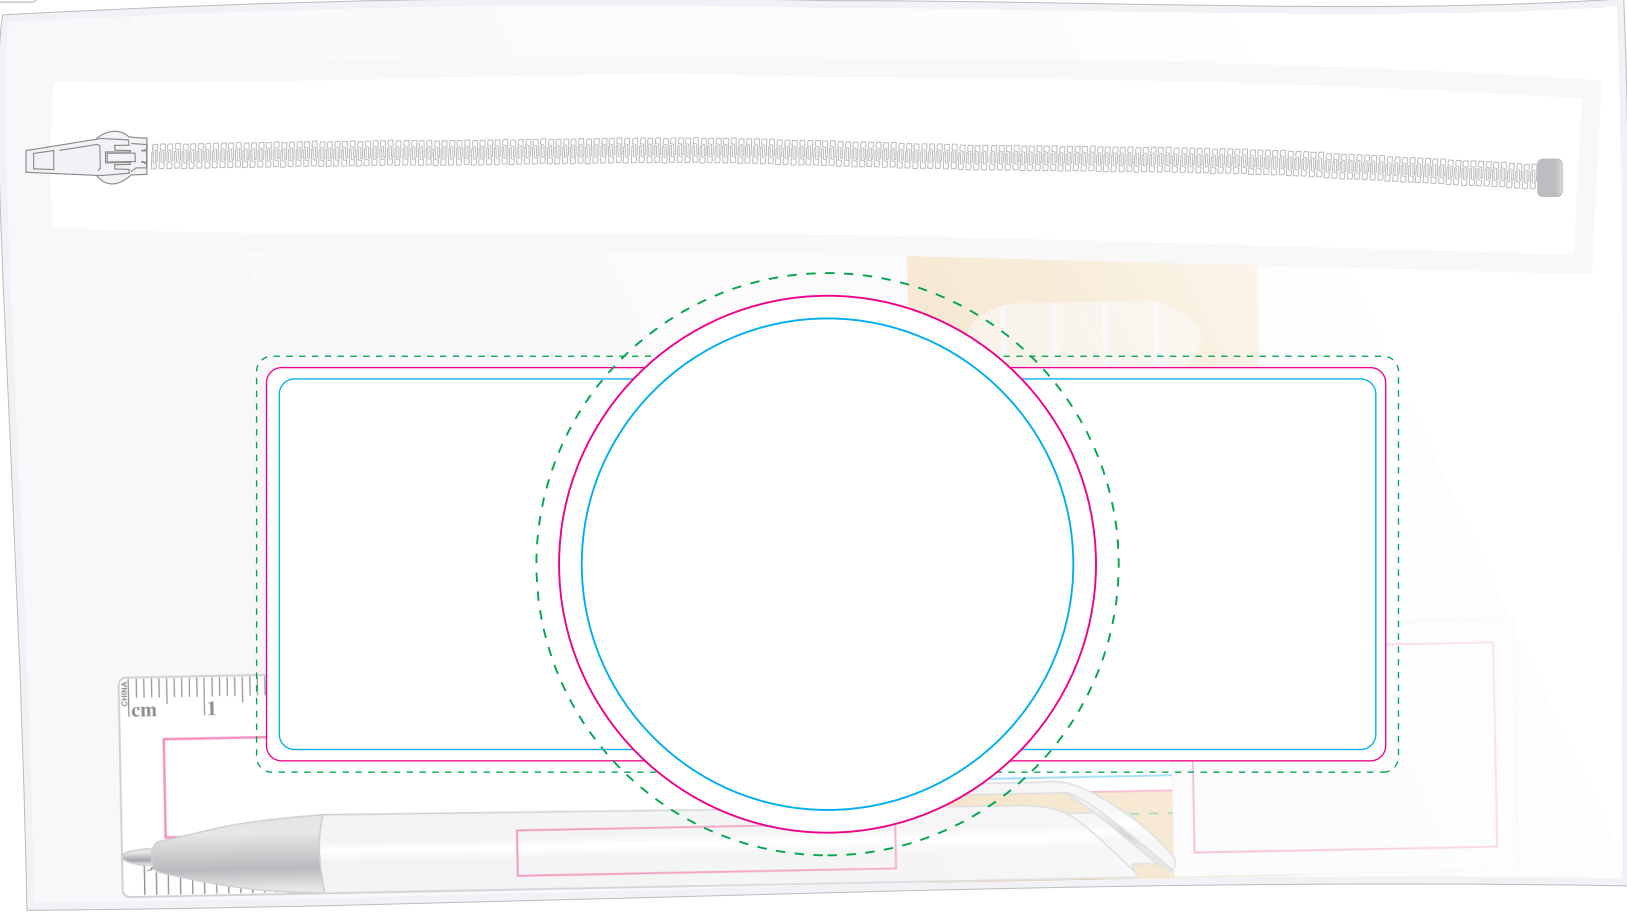

LL4442 - Vibe Stationery Set: *Admire Pencil Case:* Clear/White *Ruler:* White *Pencil Set:* Natural *Eraser:* White & *Octave Pen:*

- Pad Print PMS XXXc
- Screen Print PMS XXXc
- CMYK Label C M Y K

Pencil Case
 Print Area: 138mmL x 50mmH or 71mm Diameter
 Actual print size: xxmmL x xxmmH

Screen Print  PMS XXXC

Ruler
 Print Area: 145mmL x 13mmH
 Actual print size: xxmmL x xxmmH

Finished print area 

Pencil Set
 Print Area: 41mmL x 41mmH
 Actual print size: xxmmL x xxmmH

Max print area for copy & text 
 Finished print area 
 Bleed line 

Pad Print  PMS XXXC

Eraser
 Print Area: 40mmL x 27mmH
 Actual print size: xxmmL x xxmmH

Finished print area 

Pad Print  PMS XXXC

Pen
 Print Area: 50mmL x 6mmH
 Actual print size: xxmmL x xxmmH

Finished print area 