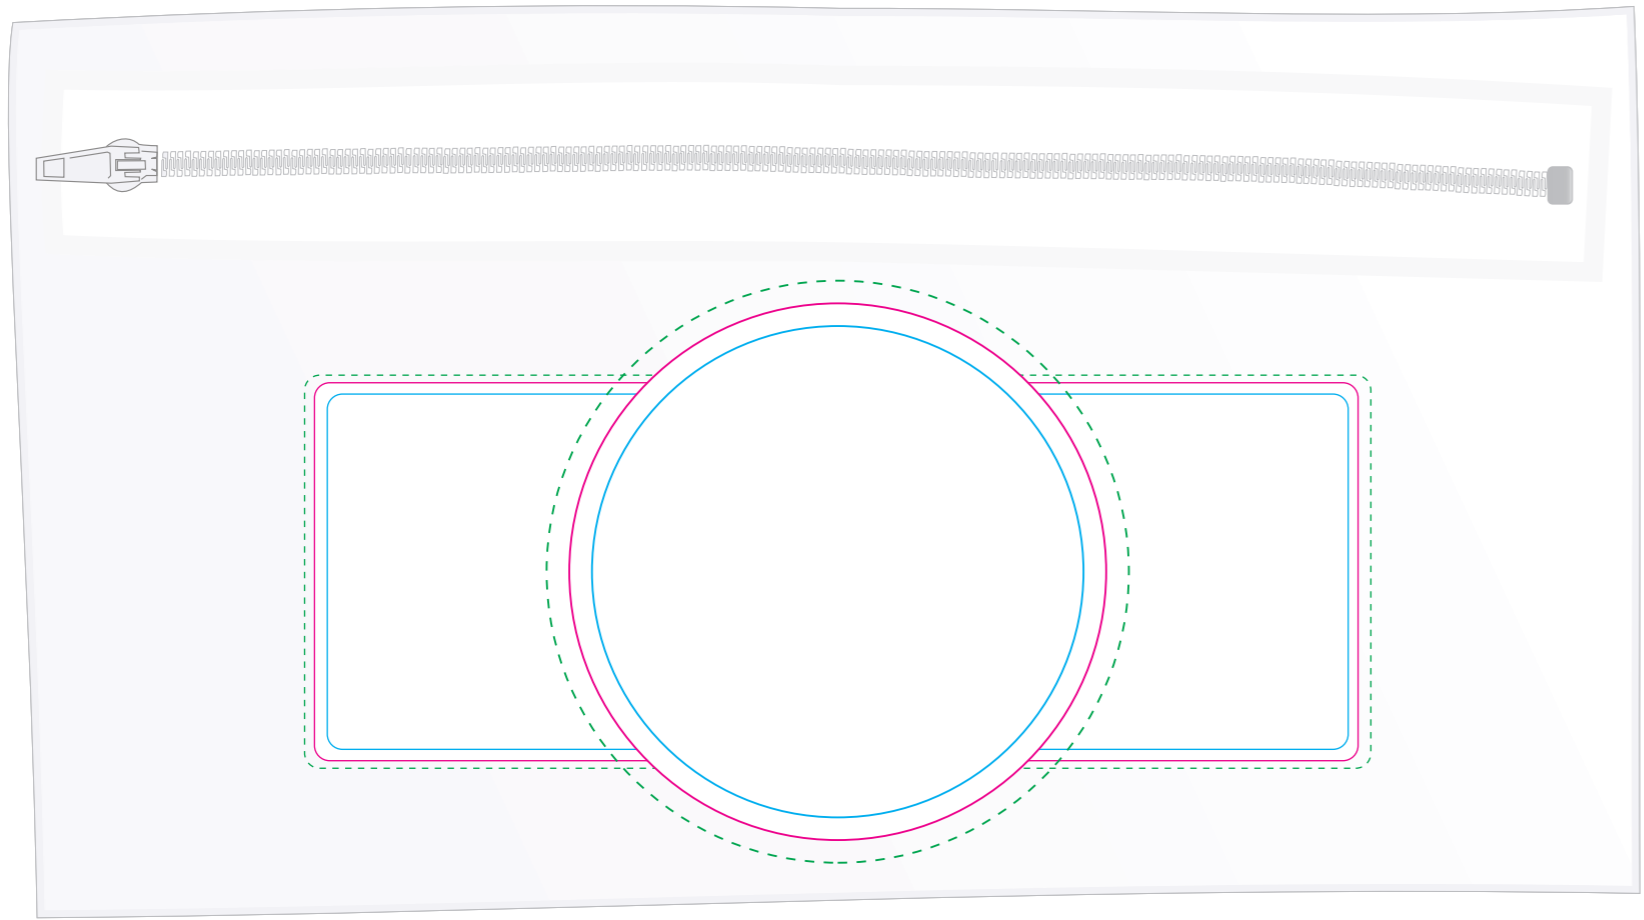

LL4442 - Vibe Stationery Set: *Admire Pencil Case:* Clear/White *Ruler:* White *Pencil Set:* Natural *Eraser:* White & *Octave Pen:*

- Pad Print PMS XXXc
- Screen Print PMS XXXc
- CMYK Label C M Y K

Pencil Case
 Print Area: 138mmL x 50mmH or 71mm Diameter
 Actual print size: xxmmL x xxmmH

Screen Print  PMS XXXC

Ruler
 Print Area: 145mmL x 13mmH
 Actual print size: xxmmL x xxmmH

Finished print area 

Pencil Set
 Print Area: 41mmL x 41mmH
 Actual print size: xxmmL x xxmmH

Max print area for copy & text 
 Finished print area 
 Bleed line 

Pad Print  PMS XXXC

Eraser
 Print Area: 40mmL x 27mmH
 Actual print size: xxmmL x xxmmH

Finished print area 

Pad Print  PMS XXXC

Pen
 Print Area: 50mmL x 6mmH
 Actual print size: xxmmL x xxmmH

Finished print area 