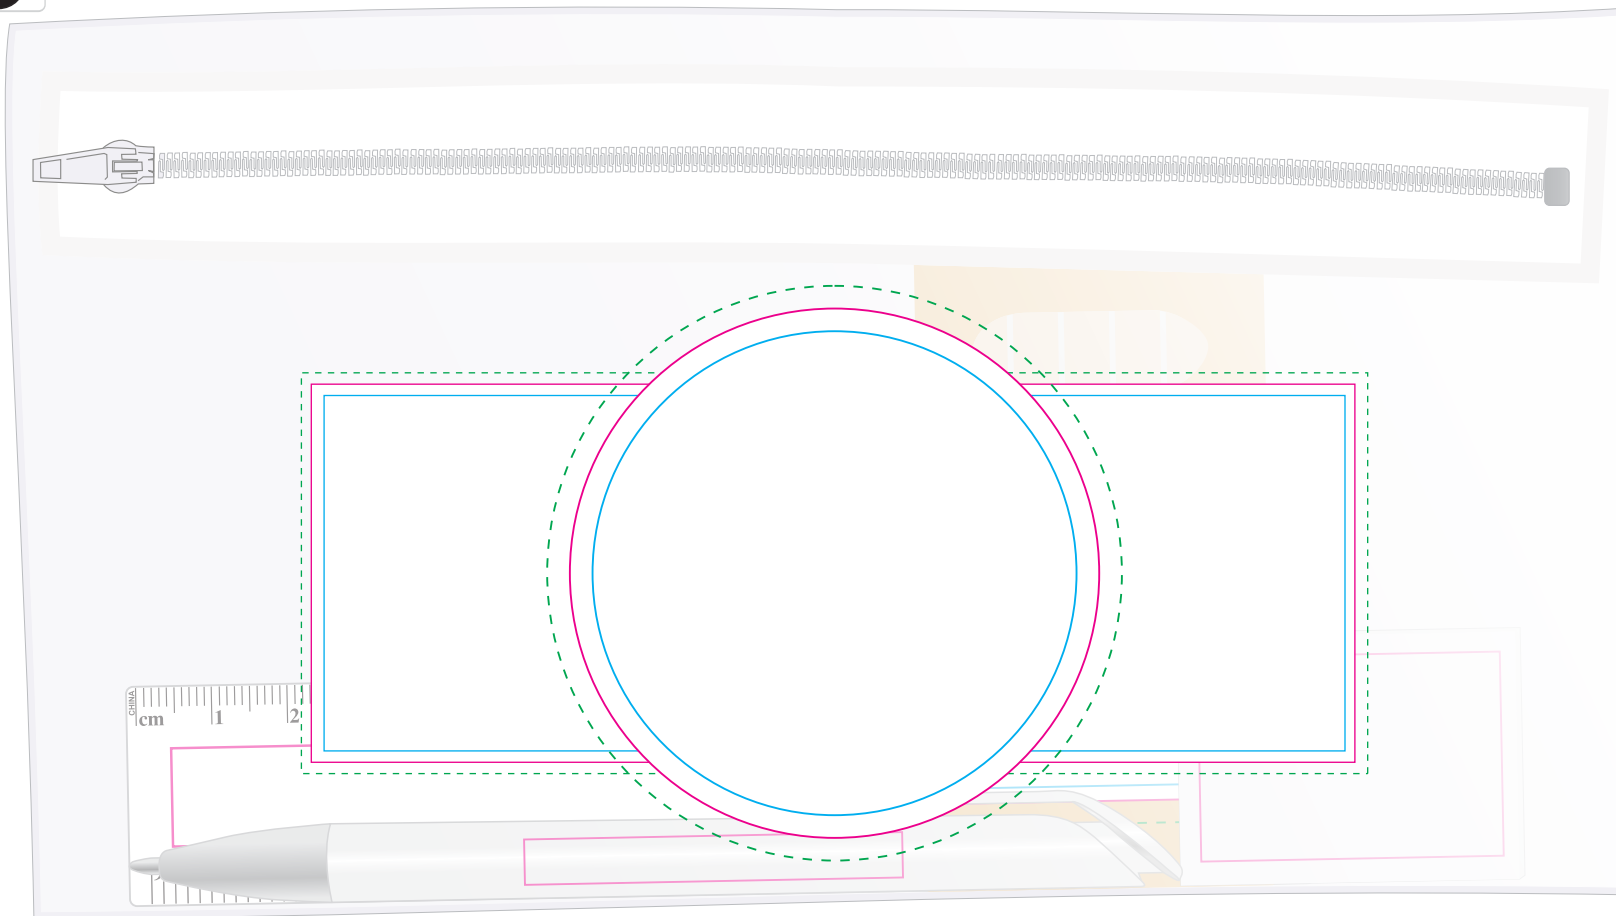

Screen Print

PMS
XXXc

CMYK Label

CMYK Label

Pencil Case

Print Area: 138mmL x 50mmH or 70mm Diameter
Actual print size: xxmmL x xxmmH

Screen Print

PMS XXXc

Ruler

Print Area: 145mmL x 13mmH
Actual print size: xxmmL x xxmmH

Finished print area

CMYK Label

Pencil Set

Print Area: 41mmL x 41mmH
Actual print size: xxmmL x xxmmH

Max print area for copy & text
Finished print area
Bleed line

Pad Print

PMS XXXc

Eraser

Print Area: 40mmL x 27mmH
Actual print size: xxmmL x xxmmH

Finished print area

Pad Print

PMS XXXc

Pen

Print Area: 50mmL x 6mmH
Actual print size: xxmmL x xxmmH

Finished print area