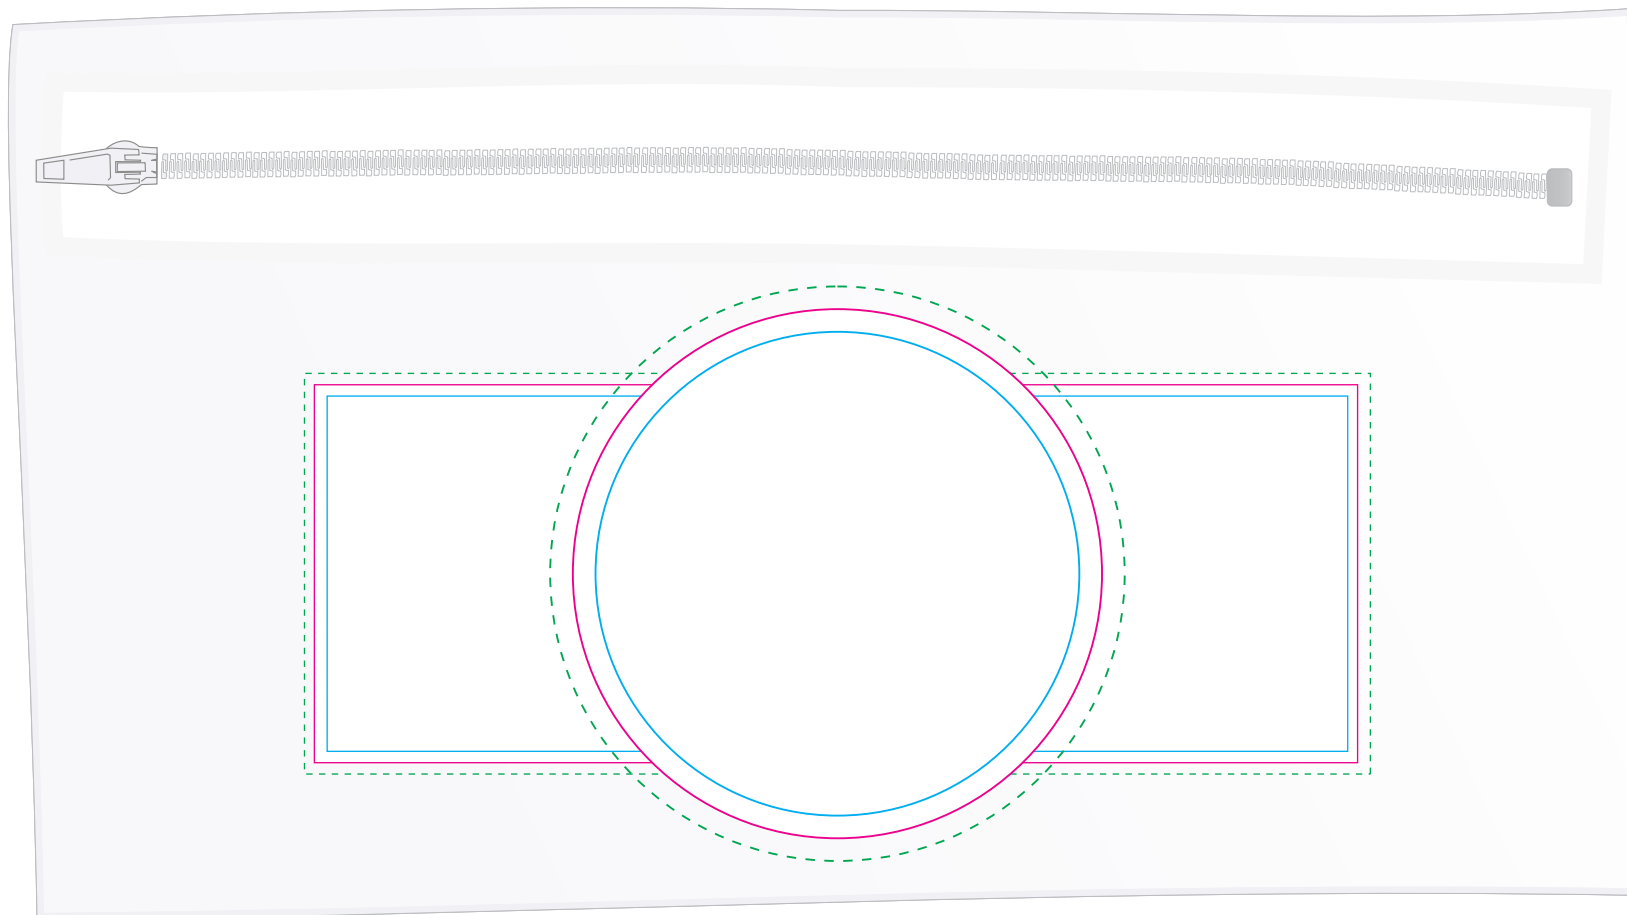

Screen Print

PMS
XXXc

CMYK Label

CMYK Label

Pencil Case

Print Area: 138mmL x 50mmH or 70mm Diameter
Actual print size: xxmmL x xxmmH

Screen Print

PMS XXXc

Ruler

Print Area: 145mmL x 13mmH
Actual print size: xxmmL x xxmmH

Finished print area

CMYK Label

Pencil Set

Print Area: 41mmL x 41mmH
Actual print size: xxmmL x xxmmH

Max print area for copy & text
Finished print area
Bleed line

Pad Print

PMS XXXc

Eraser

Print Area: 40mmL x 27mmH
Actual print size: xxmmL x xxmmH

Finished print area

Pad Print

PMS XXXc

Pen

Print Area: 50mmL x 6mmH
Actual print size: xxmmL x xxmmH

Finished print area