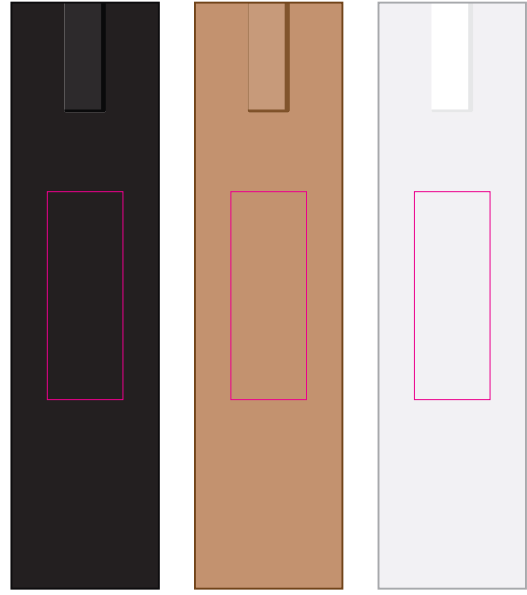

LL436 - Viva Eco Pen: *Natural/Silver*

Pad Print  PMS XXXc

Pad
Print Area: 50mmL x 6mmH
Actual print size: xxmmL x xxmmH

Print Area: 32mmL x 8mmH
Actual print size: xxmmL x xxmmH

Finished print area 

CMYK Direct Digital 

Digital
Print Area: 50mmL x 5mmH
Actual print size: xxmmL x xxmmH

Print Area: 32mmL x 7mmH
Actual print size: xxmmL x xxmmH

Finished print area 

Logo Here

Job # XXXXXX
Cust # XXXX-XC

LL436 - Viva Eco Pen: Natural/Silver + Cardboard Sleeve: Black, Natural, White

Finished print area 

CMYK Direct Digital 

Digital
Print Area: 50mmL x 5mmH
Actual print size: xxmmL x xxmmH

Print Area: 32mmL x 7mmH
Actual print size: xxmmL x xxmmH

Finished print area 

BELOW IS 50% OF ACTUAL SIZE

Pad - Sleeve
Print Area: 20mmL x 55mmH
Actual print size: xxmmL x xxmmH

Finished print area 

Pad Print

PMS
XXXc

Pad - Sleeve

Print Area: 20mmL x 55mmH

Actual print size: xxmmL x xxmmH

Finished print area