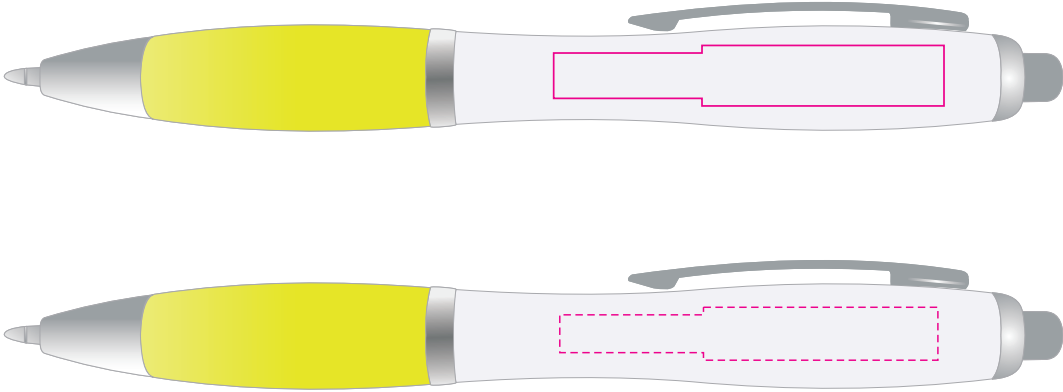

Logo Here

Job # XXXXXX
Cust # XXXX-XC

LL434 - Viva Pen - White Barrel with Coloured Grip: Yellow, Orange, Red, Pink, Purple, Green, Teal, Light Blue, Dark Blue, Black

Pad Print  PMS XXXc

CMYK Direct Digital 

Logo Here

Job # XXXXXX
Cust # XXXX-XC

LL434 - Viva Pen - White Barrel with Coloured Grip: Yellow, Orange, Red, Pink, Purple, Green, Teal, Light Blue, Dark Blue, Black + Cardboard Sleeve: Black, Natural, White

Pad Print  PMS XXXc

CMYK Direct Digital 

Pad Print  PMS XXXc

Cardboard Pouch to be supplied in bulk 

Cardboard Pouch with pens packed inside 

Pad
Print Area: 50mmL x 6mmH or 32mmL x 8mmH
Actual print size: xxmmL x xxmmH