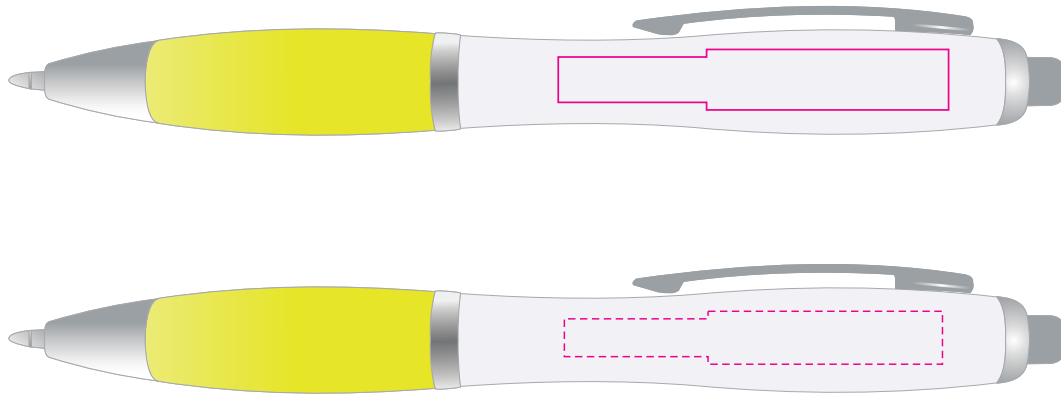

Logo Here

Job # XXXXXX
Cust # XXXX-XC

LL434 - Viva Pen - White Barrel with Coloured Grip: Yellow, Orange, Red, Pink, Purple, Green, Teal, Light Blue, Dark Blue, Black

Pad Print  PMS XXXc

CMYK Direct Digital 

Pad
Print Area: 50mmL x 6mmH or 32mmL x 8mmH
Actual print size: xxmmL x xxmmH

Digital
Print Area: 50mmL x 5mmH or 32mmL x 7mmH
Actual print size: xxmmL x xxmmH

Finished print area - Pad 
Finished print area - Digital 

Logo Here

Job # XXXXXX
Cust # XXXX-XC

LL434 - Viva Pen - White Barrel with Coloured Grip: Yellow, Orange, Red, Pink, Purple, Green, Teal, Light Blue, Dark Blue, Black + Cardboard Sleeve: Black, Natural, White