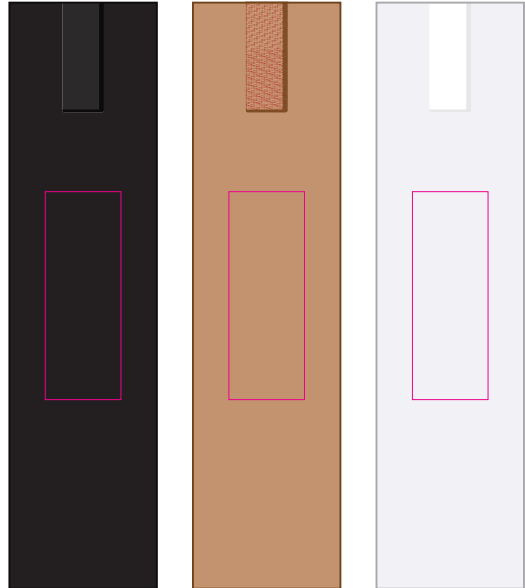

Pad
Print Area: 50mmL x 6mmH or 32mmL x 8mmH
Actual print size: xxmmL x xxmmH

Digital
Print Area: 50mmL x 5mmH or 32mmL x 7mmH
Actual print size: xxmmL x xxmmH

Finished print area - Pad
Finished print area - Digital

BELOW IS 50% OF ACTUAL SIZE