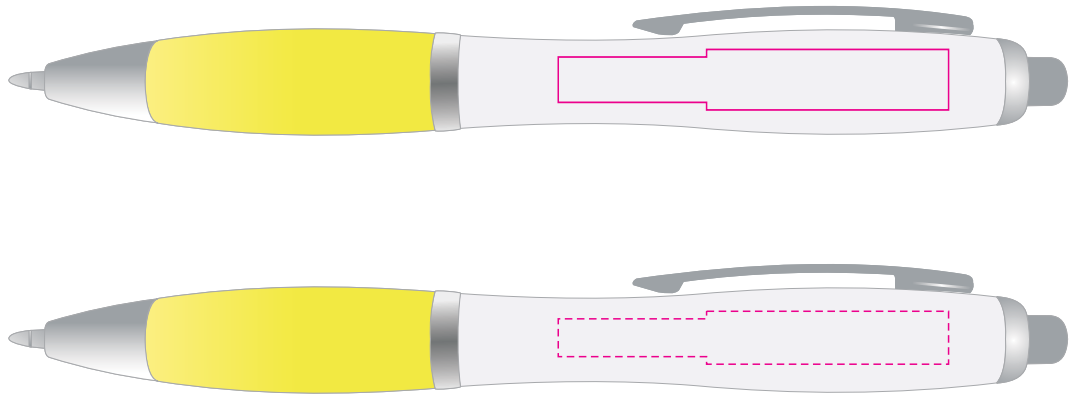

Logo Here

Job # XXXXXX
Cust # XXXX-XC

LL434 - Viva Pen - White Barrel with Coloured Grip: Yellow, Orange, Red, Pink, Purple, Green, Teal, Light Blue, Dark Blue, Black

Pad Print  PMS XXXc

CMYK Direct Digital 

Please Specify
 Pens to be supplied in bulk
 Pens to be supplied in Poly Bags

Pad
Print Area: 50mmL x 6mmH or 32mmL x 8mmH
Actual print size: xxmmL x xxmmH

Digital
Print Area: 50mmL x 5mmH or 32mmL x 7mmH
Actual print size: xxmmL x xxmmH

Finished print area - Pad 
Finished print area - Digital 

Logo Here

Job # XXXXXX
Cust # XXXX-XC

LL434 - Viva Pen - White Barrel with Coloured Grip: Yellow, Orange, Red, Pink, Purple, Green, Teal, Light Blue, Dark Blue, Black
+ Cardboard Sleeve: Black, Natural, White

Finished print area 

Pad Print

PMS
XXXc

Pad - Sleeve

Print Area: 20mmL x 55mmH

Actual print size: xxmmL x xxmmH

Finished print area 