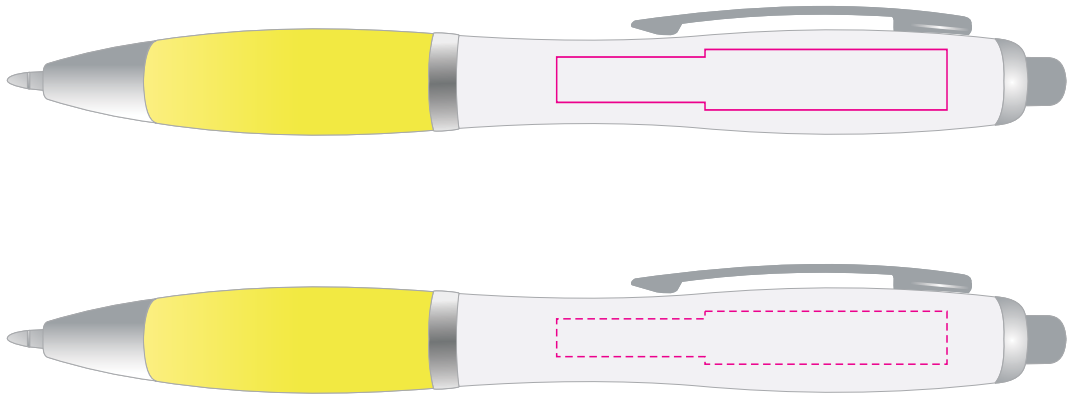

Logo Here

Job # XXXXXX
Cust # XXXX-XC

LL434 - Viva Pen - White Barrel with Coloured Grip: Yellow, Orange, Red, Pink, Purple, Green, Teal, Light Blue, Dark Blue, Black

Pad Print  PMS XXXc

CMYK Direct Digital 

Finished print area - Pad 
Finished print area - Digital 

Logo Here

Job # XXXXXX
Cust # XXXX-XC

LL434 - Viva Pen - White Barrel with Coloured Grip: Yellow, Orange, Red, Pink, Purple, Green, Teal, Light Blue, Dark Blue, Black
+ Cardboard Sleeve: Black, Natural, White

Pad Print  PMS XXXc

CMYK Direct Digital 

Pad Print  PMS XXXc

Cardboard Pouch to be supplied in bulk 

Cardboard Pouch with pens packed inside 

Pad
Print Area: 50mmL x 6mmH or 32mmL x 8mmH
Actual print size: xxmmL x xxmmH