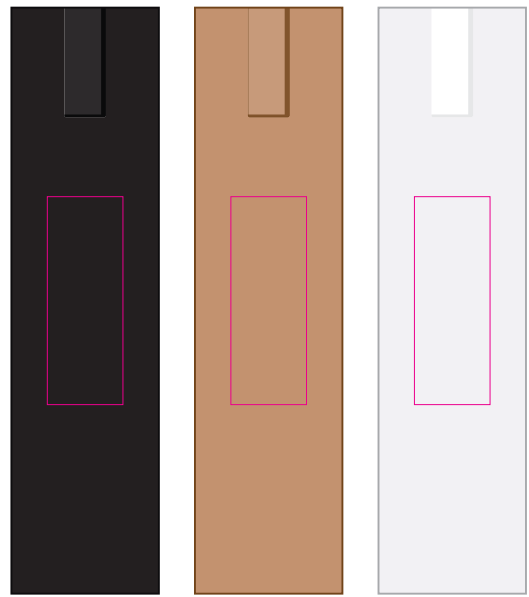

Pad
Print Area: 50mmL x 6mmH or 32mmL x 8mmH
Actual print size: xxmmL x xxmmH

Digital
Print Area: 50mmL x 5mmH or 32mmL x 7mmH
Actual print size: xxmmL x xxmmH

Finished print area - Pad
Finished print area - Digital

BELOW IS 50% OF ACTUAL SIZE