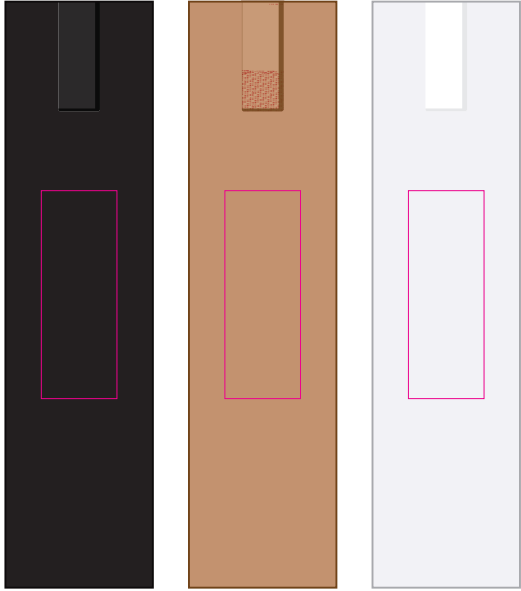

BELOW IS 50% OF ACTUAL SIZE

Pad - Sleeve
Print Area: 20mmL x 55mmH
Actual print size: xxmmL x xxmmH

Finished print area