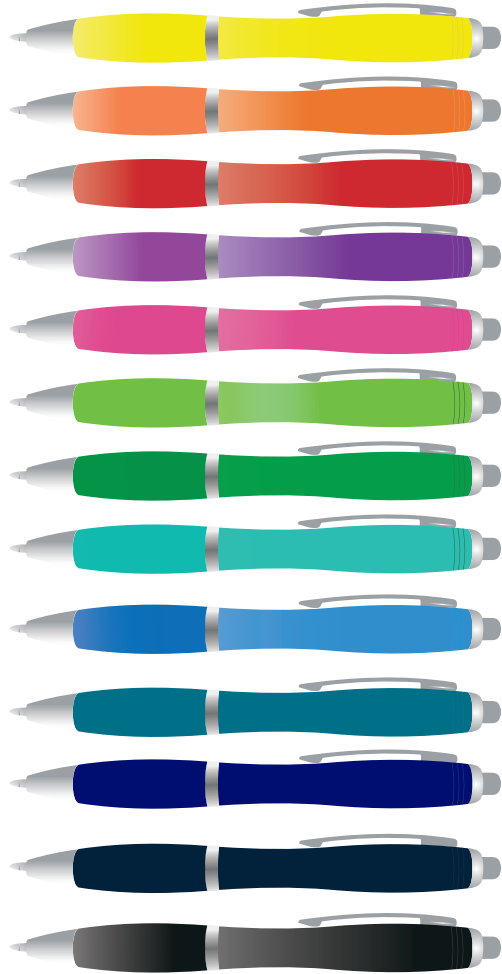

Logo Here

Job # XXXXXX  
Cust # XXXX-XC

**LL433 - Viva Pen - White, Yellow, Orange, Red, Purple, Pink, Light Green, Green, Teal, Light Blue, Marine Blue, Dark Blue, Navy Blue, Black**

Pad Print  PMS XXXc

CMYK Direct Digital 

**Please Specify**  
 Pens to be supplied in bulk  
 Pens to be supplied in Poly Bags

**Pad**  
Print Area: 32mmL x 8mmH  
Actual print size: xxmmL x xxmmH

**Pad**  
Print Area: 50mmL x 6mmH  
Actual print size: xxmmL x xxmmH

INT: \_\_\_\_\_  
RPT SO: \_\_\_\_\_  
QC: \_\_\_\_\_

Logo Here

Job # XXXXXX  
Cust # XXXX-XC

**LL433 - Viva Pen - White, Yellow, Orange, Red, Purple, Pink, Light Green, Green, Teal, Light Blue, Marine Blue, Dark Blue, Navy Blue, Black + Cardboard Sleeve: Black, Natural, White**