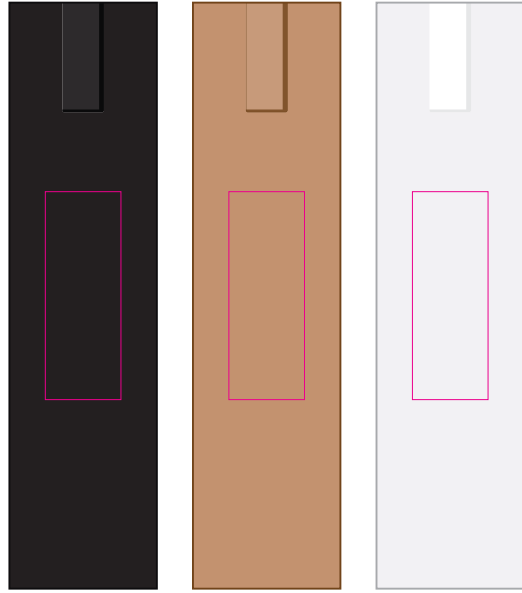

Pad - Sleeve
Print Area: 20mmL x 55mmH
Actual print size: xxmmL x xxmmH

Finished print area