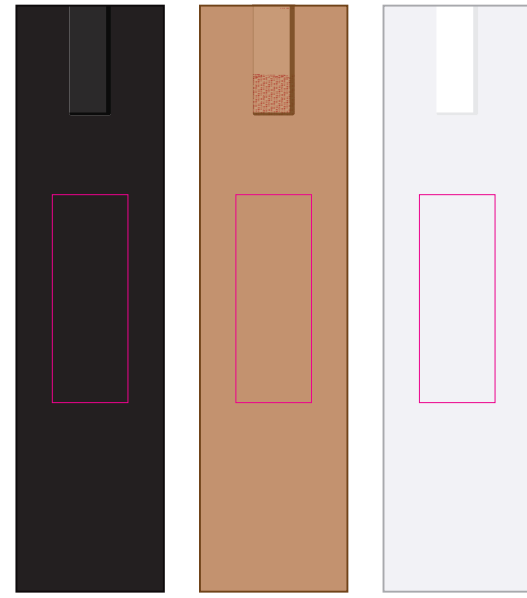

Logo Here

Job # XXXXXX  
Cust # XXXX-XC

**LL433 - Viva Transparent Pen - Yellow, Orange, Red, Purple, Pink, Light Green, Green, Teal, Light Blue, Marine Blue, Dark Blue, Navy Blue, Black**

Pad Print  PMS XXXc

**Digital**  
Print Area: 32mmL x 7mmH  
Actual print size: xxmmL x xxmmH

Finished print area - Pad Print   
Finished print area - Digital Print 

**LL433 - Viva Transparent Pen - Yellow, Orange, Red, Purple, Pink, Light Green, Green, Teal, Light Blue, Marine Blue, Dark Blue, Navy Blue, Black + Cardboard Sleeve: Black, Natural, White**

**Pad**  
Print Area: 50mmL x 6mmH  
Actual print size: xxmmL x xxmmH

**Digital**  
Print Area: 50mmL x 5mmH  
Actual print size: xxmmL x xxmmH

**Digital**  
Print Area: 32mmL x 7mmH  
Actual print size: xxmmL x xxmmH

Finished print area - Pad Print 

Finished print area - Digital Print 

**BELOW IS 50% OF ACTUAL SIZE**

**Pad - Sleeve**  
Print Area: 20mmL x 55mmH  
Actual print size: xxmmL x xxmmH

Finished print area 